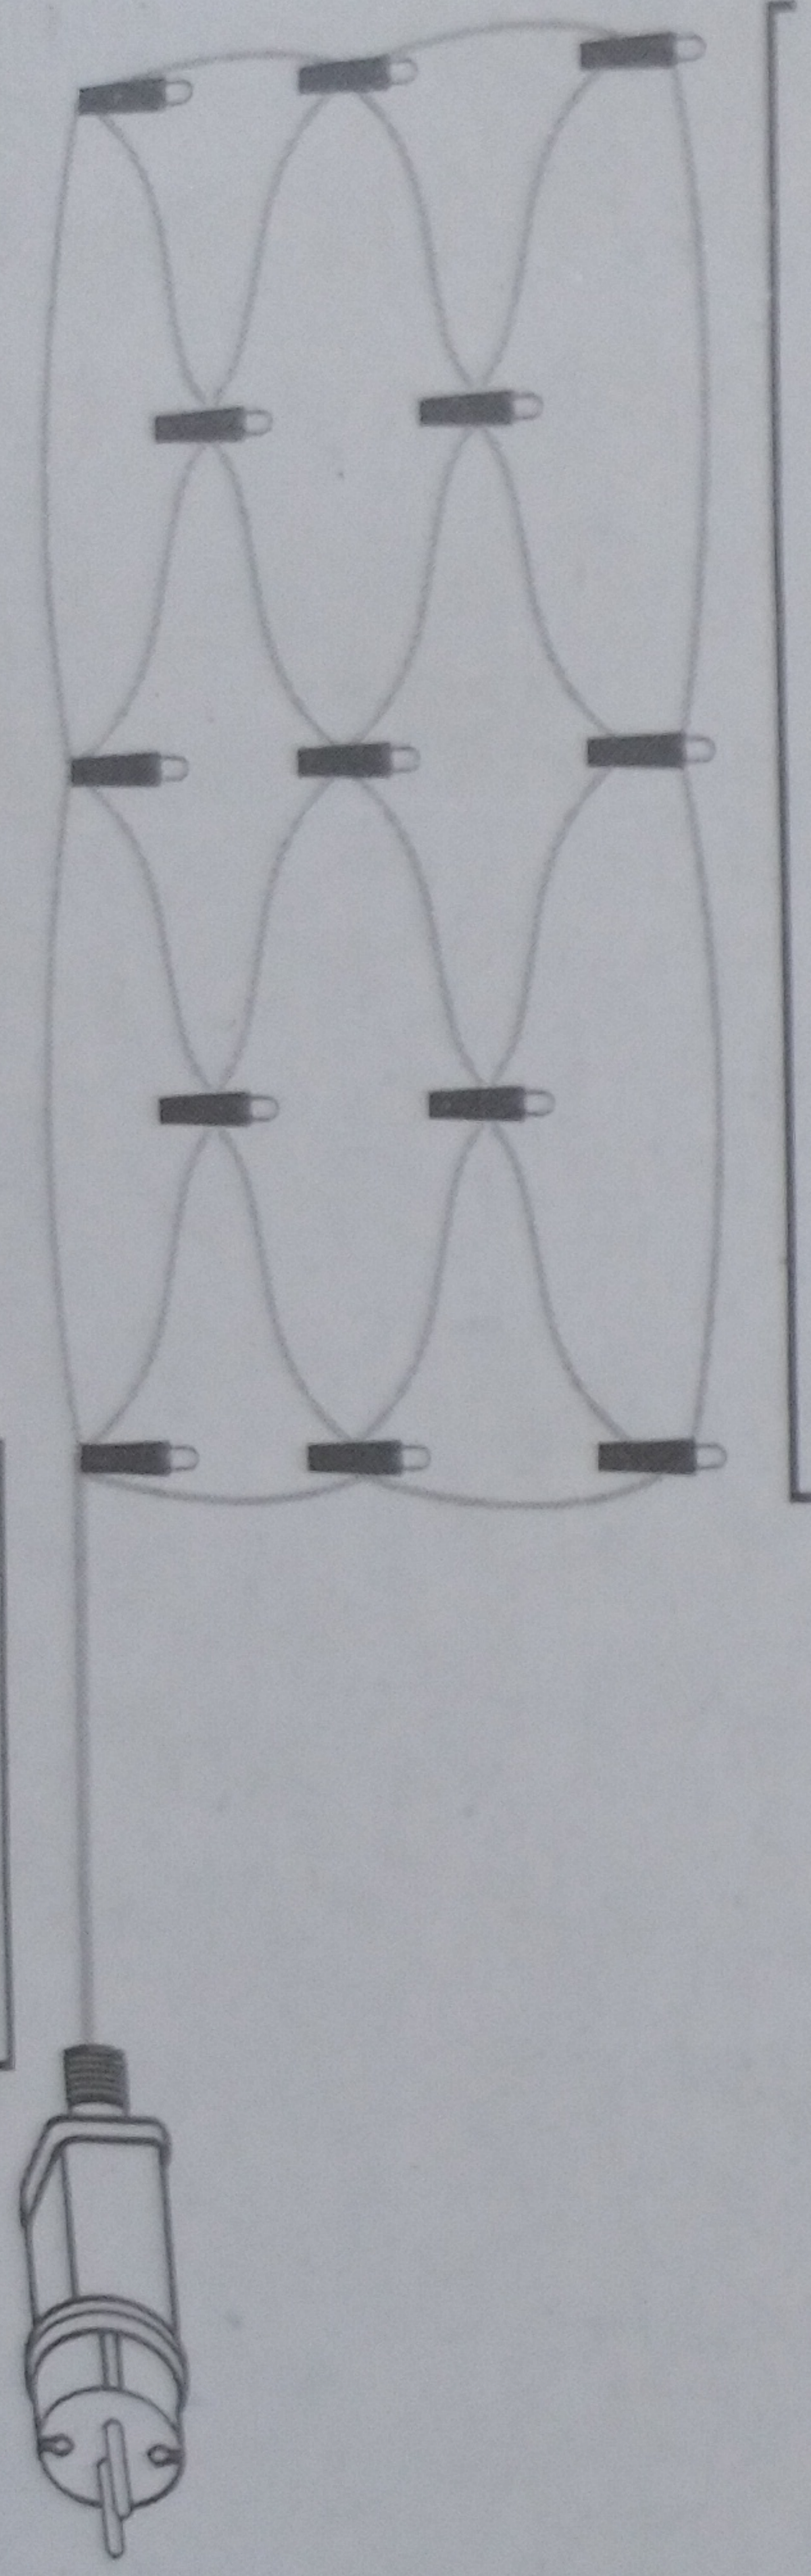

300cm

100cm

200cm

CLEARWIRE

CE

IP44

Made in China

393853