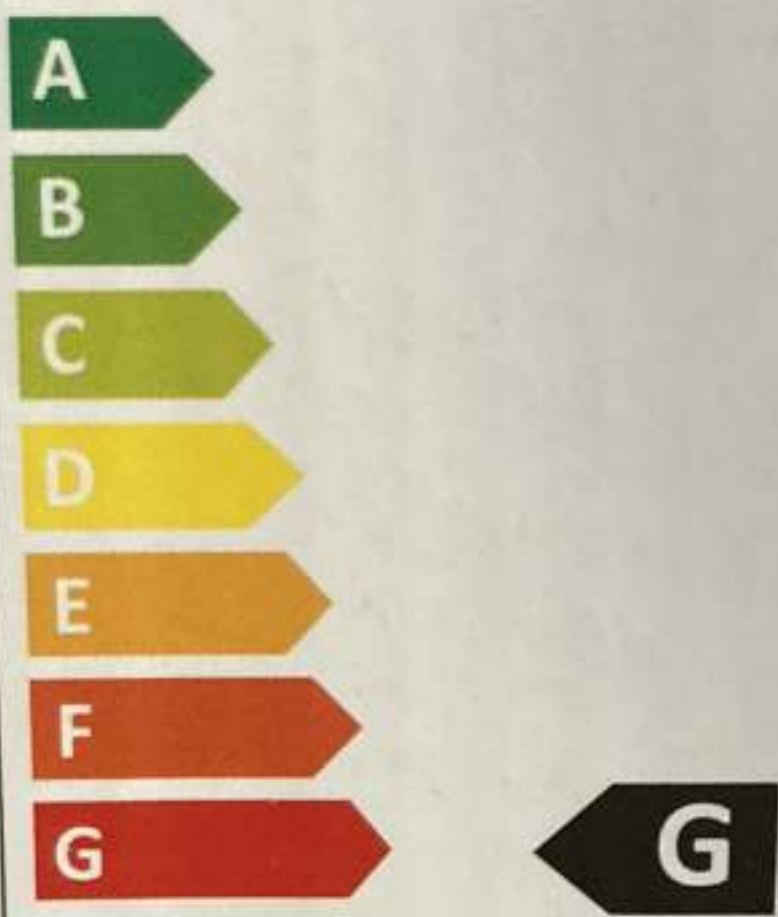

INNRR

OGL 130 CG

5
kWh/1000h

2019/2015

Energy consumption per light source used in this product

OGL 130 C - EU version

8 718781 553647

Innr Lighting B.V. IBRS 1232,
1200 WB, The Netherlands