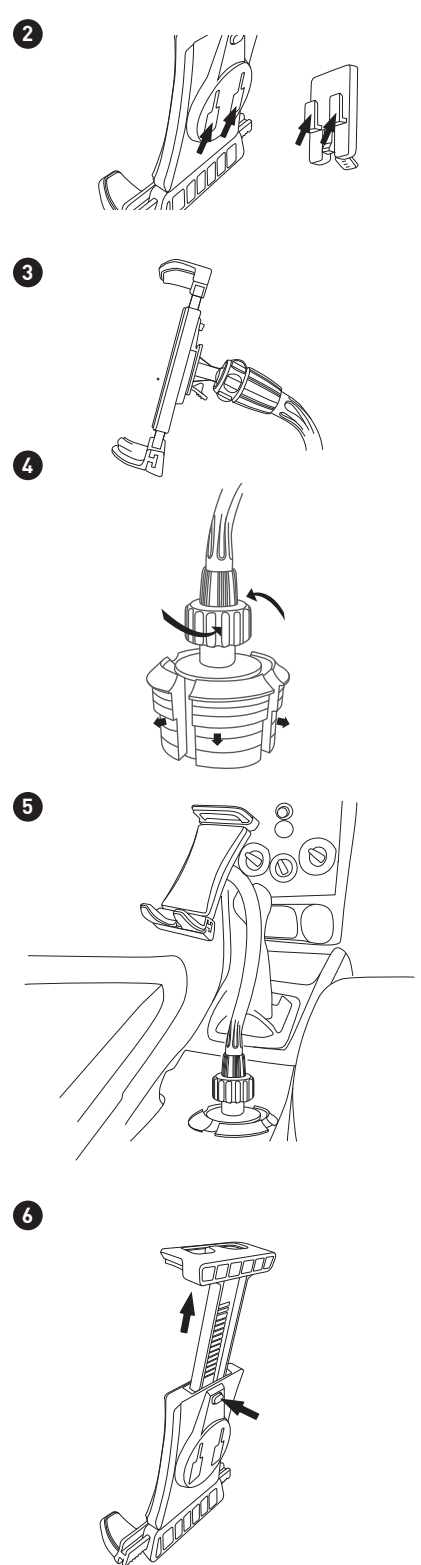

226 mm

EN- USER GUIDE

Technical support
For technical support in Europe, Middle East and Africa, please call to +31 24 373 14 10 or email to techsupport@macally-europe.com. Technical support hours in Europe, Middle East and Africa are from 9:00 to 17:00 (CET), from Monday to Friday. In USA, please call to +1 909 230 6888 or email to techsupport@macally.com.