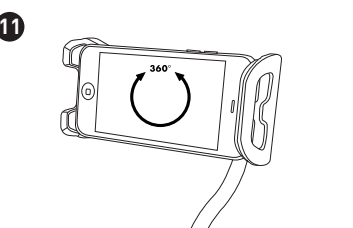

226 mm

EN- USER GUIDE

Technical support
For technical support in Europe, Middle East and Africa, please call to +31 24 373 14 10 or email to techsupport@macally-europe.com. Technical support hours in Europe, Middle East and Africa are from 9:00 to 17:00 (CET), from Monday to Friday. In USA, please call to +1 909 230 6888 or email to techsupport@macally.com.

FR- GUIDE DE L'UTILISATEUR