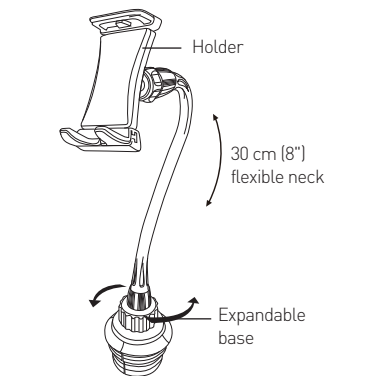

226 mm

EN- USER GUIDE

Technical support
For technical support in Europe, Middle East and Africa, please call to +31 24 373 14 10 or email to techsupport@macally-europe.com. Technical support hours in Europe, Middle East and Africa are from 9:00 to 17:00 (CET), from Monday to Friday. In USA, please call to +1 909 230 6888 or email to techsupport@macally.com.

FR- GUIDE DE L'UTILISATEUR