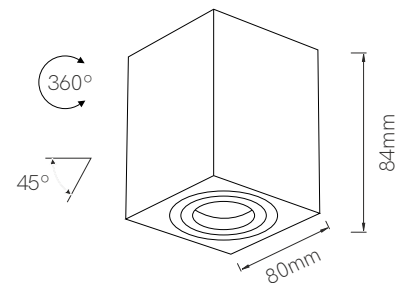

Zio:

Zio surface:

	Code	Color
Zio	4476	○ White
	4477	● Black
	257226C	● Brushed
Zio surface	4482	○ White
	4483	● Black