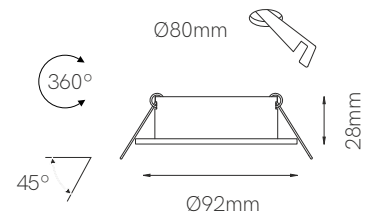

Zio surface