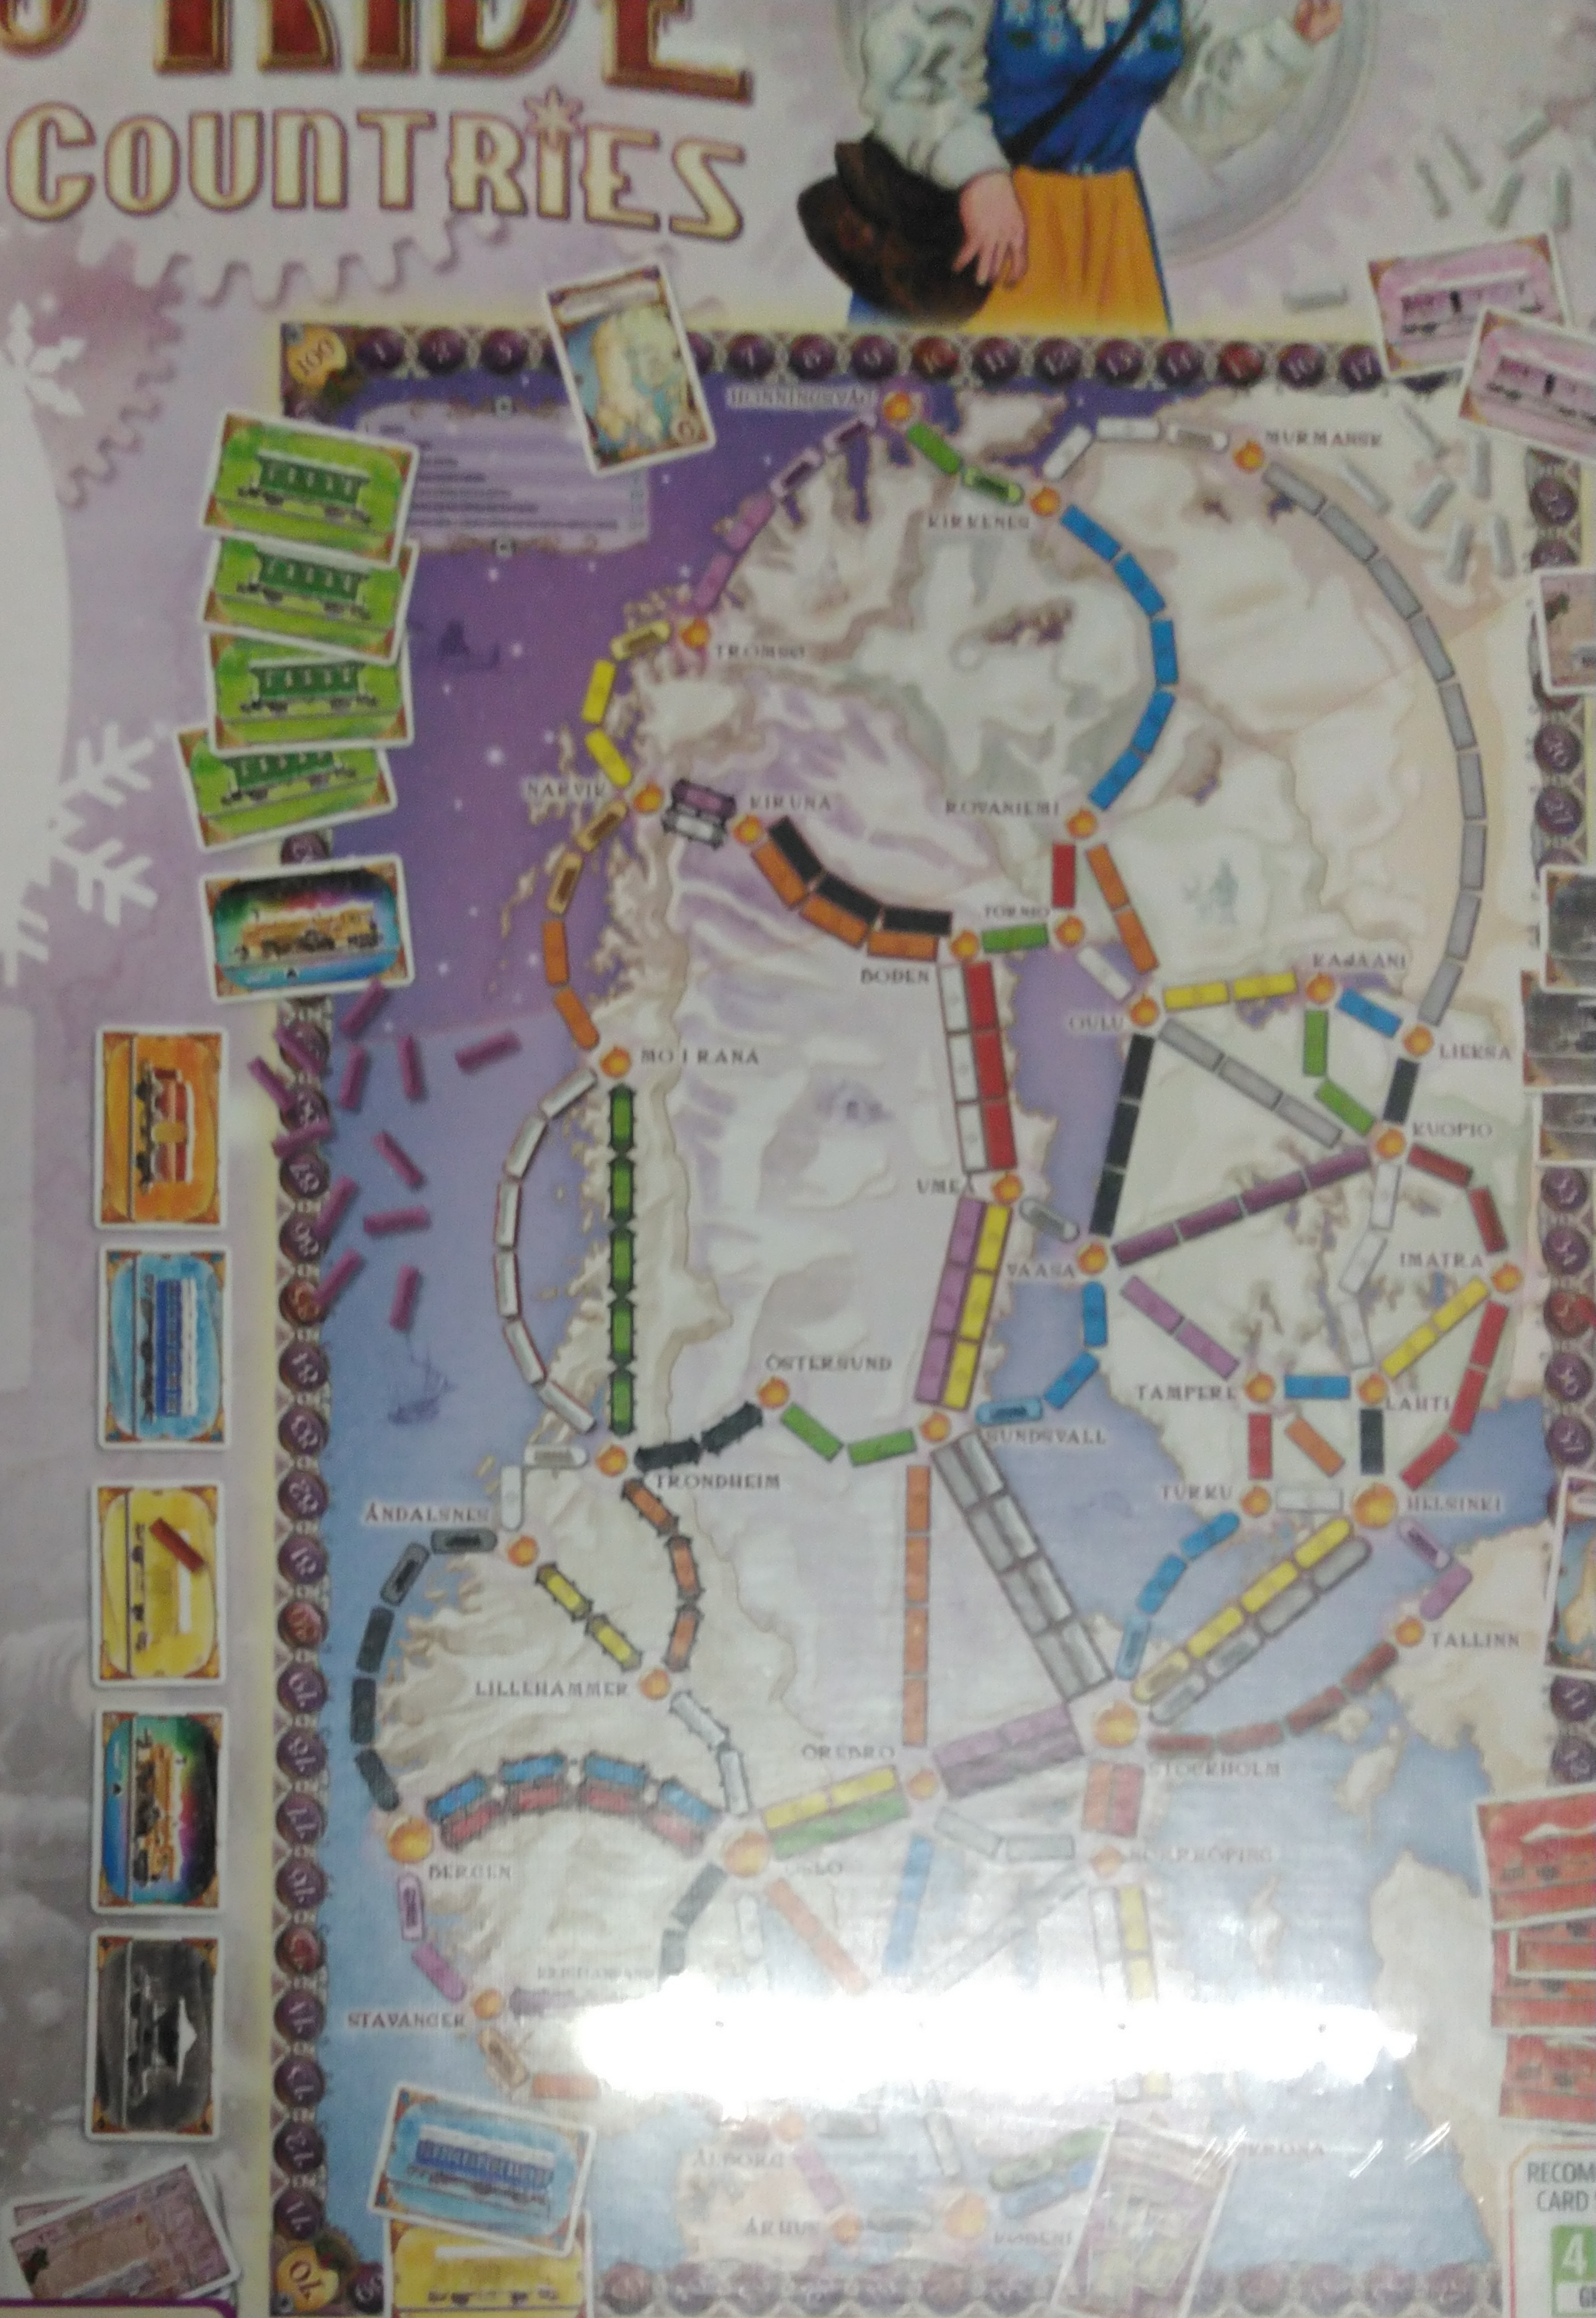

# TICKET TO RIDE NORDIC COUNTRIES

**Ticket to Ride® Nordic Countries** takes you on a Nordic adventure through Denmark, Norway and Sweden as you travel through northern cities of Copenhagen, Oslo, Stockholm. Visit Norway's beautiful magnificent mountain scenery on a fjord. Breathe in the salt air of the coast on the Baltic Sea. Ride through the mountains where Vikings once walked. Travel by train and travel across the land of the Midnight Sun.

This is the next installment in this best-selling train board game. Collect cards of various types of train cars that enable you to travel and pass through tunnels and onto ferries, as they travel through the Nordic Countries. *Ticket to Ride Nordic® Countries* is for 2 or 3 players. As with previous versions, the game is easy to learn in 5 minutes; and provides hours of fun for experienced gamers alike. Hop on board!

- Robotrotter Bonus card
- Wooden Scoring Markers
- Rules Booklet
- Days of Wonder Online Access Number

4968 71798 1

LFCACC17

**Days of Wonder Europe**  
18 rue Jacqueline Auriol  
Quartier Villaroy  
F-78280 Guyancourt