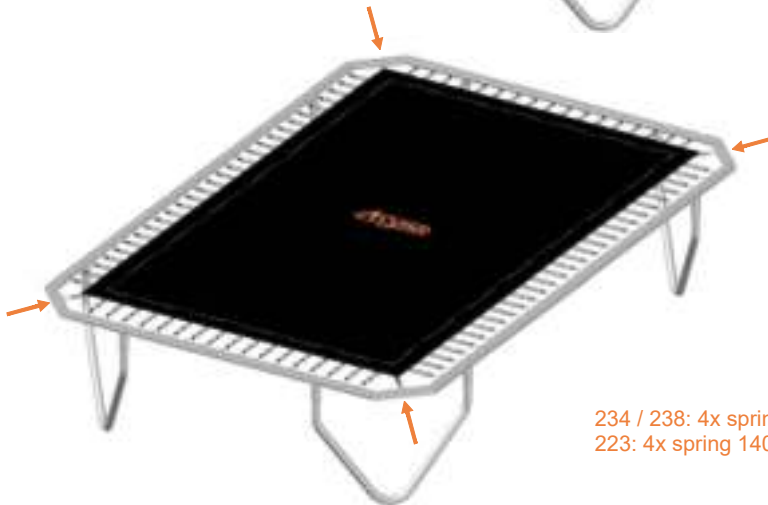

## Round FlatLevel

## Rectangular Trampoline

234/238: 8x spring 215mm  
223 : 8x spring 175mm

234/238: 78/90x spring 215mm  
223: 66x spring 175mm

234 / 238: 4x spring 175mm  
223: 4x spring 140mm