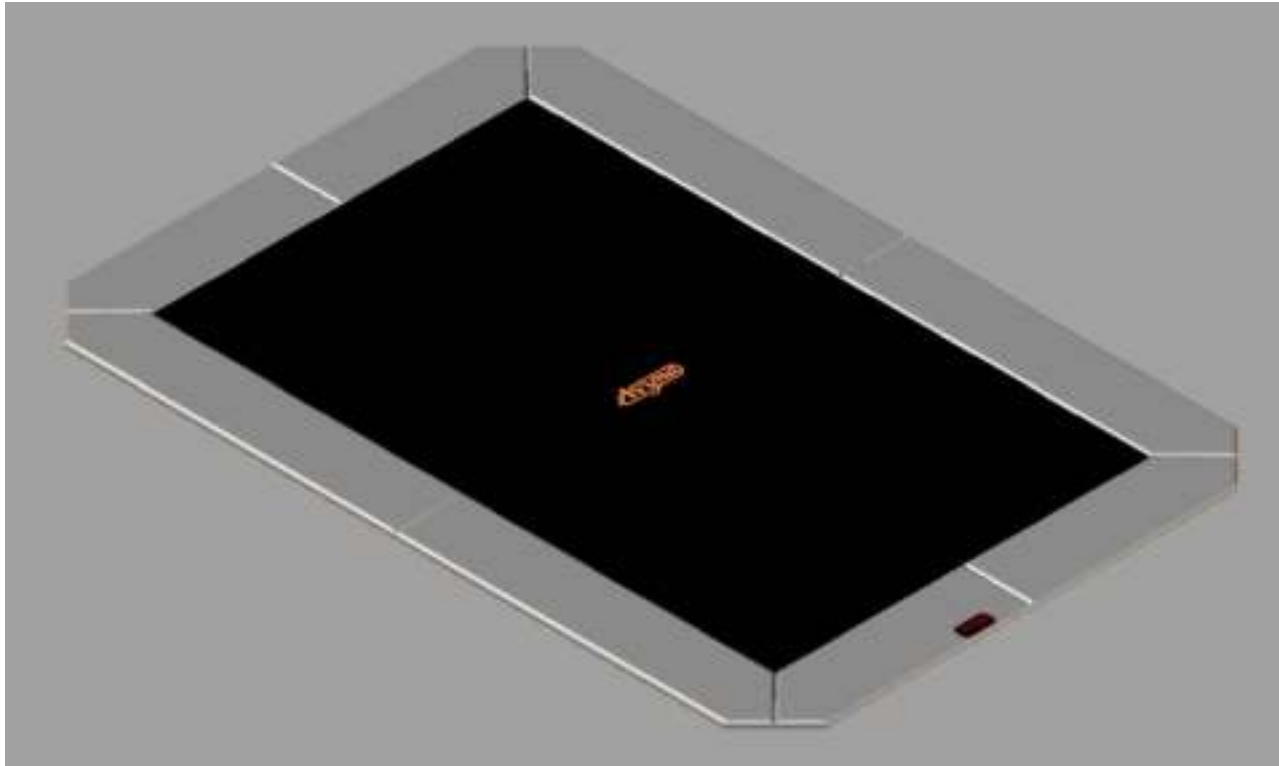

Rectangular FlatLevel