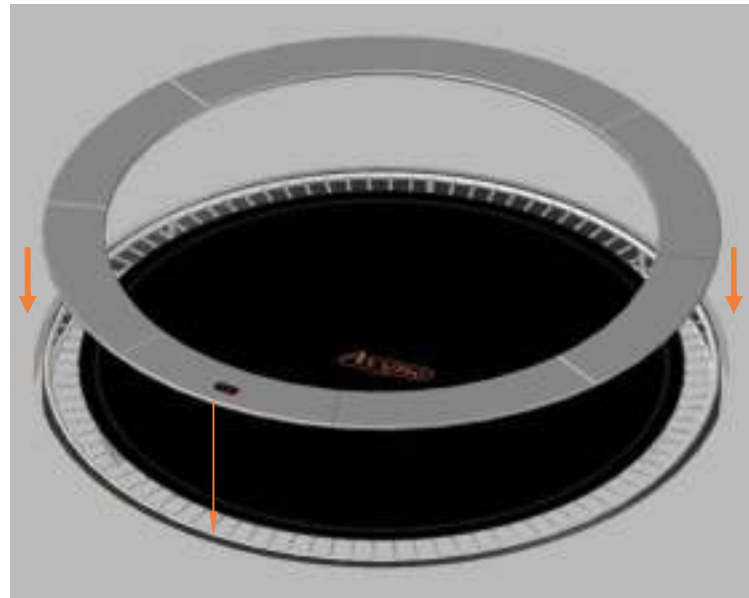

*Aryna*

Trampoline jumpingmat

Round above

# Round InGround

## Round FlatLevel

## Rectangular InGround

223: 4x spring 140mm  
234/ 238 :4x spring 175mm