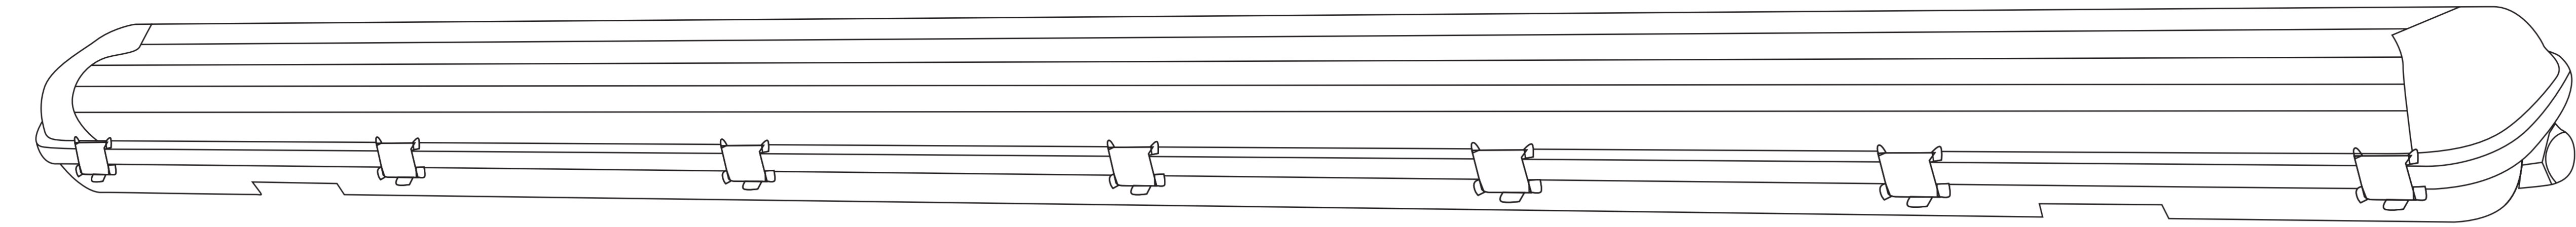

IP65
Rating
2 Year
Warranty