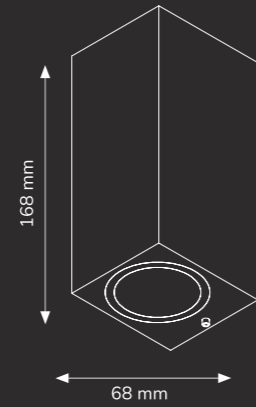

Selma LED-Wandleuchte
Selma applique à LED
SELMA LED
WALL LIGHT

HOFTRONIC™

WHITE

HOFTRONIC™

INPUT POWER
220-240V ~ 50/60Hz

WATTS
Max 2x35 Watt

OPERATING TEMP.
-10°C ~ 40°C

DIMENSIONS
L78 X W68 X H168 mm

- **EN** Selma LED wall light
- **NL** Selma LED wandlamp
- **DE** Selma LED wandleuchte
- **FR** Selma applique à LED
- **ES** Aplique Selma LED
- **PT** Luz de parede Selma LED
- **IT** Applique a LED Selma
- **PL** Lampa ścienna LED Selma
- **SV** Selma LED väggampa
- **DA** Selma LED væglampe
- **NN** Selma LED vegglampe
- **FI** Selma LED-seinävalaisin