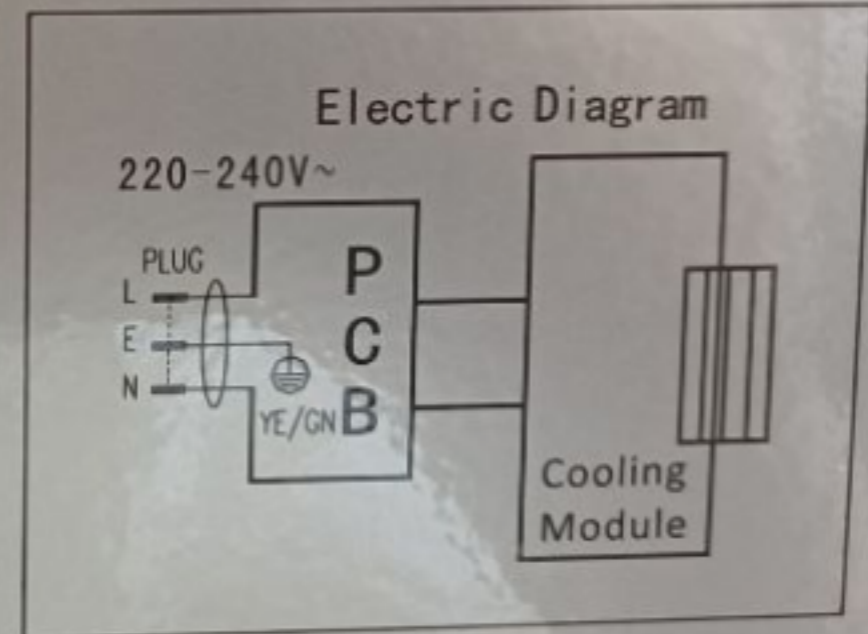

Item-Nr.: 10035247

Description: Refrigerator

Specifications:

Net Volume: 40L
Climate class: N
Voltage: 220-240V~ 50Hz
Rated power: 58W
Coolant: R600a/25g
Foaming gas: cyclopentane

1003524727423050048