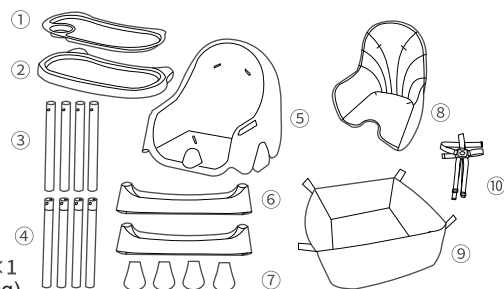

03

INSTRUCTION MANUAL

Luxury High Chair

Name: Luxury High chair
 Item No.: BH-514B
 Age: 6 months+
 Product Qualified Standard Q/BLS 3

ACCESSORIES

- ① Movable table(selective purchasing) ×1
- ② Basic table ×1
- ③ Upper steel ×4
- ④ Down steel ×4
- ⑤ Seat ×1
- ⑥ Pedal ×2
- ⑦ Foot ×4
- ⑧ Seat cover ×1 (selective purchasing)
- ⑨ Bat ×1 (selective purchasing)
- ⑩ Belt ×1

Between pedal and steels:
 When steels cross the pedal, please make sure the spring
 pop up on the correct position.

01

INSTALLATION

- ① Firstly, fix the four upper steels to the upper hole of pedal, then fix the down steel to the down hole of pedal also.
 Note: the spring must should be popped out from the holes .

- ② Assemble the foot to the steels bottom.
 Note: Foot has A and B mark. Please distinguish them into the correct position as below pictures shown.

- ③ Fix the whole chair steels into the chair plastic seat.

- ④ Tie the safty belt acorss the chair.

- ⑤ Assemble the tables to the chair.

- ⑥ There is a groove edge to easily move the upper table.

Press the button of the sides, then fold the legs to save the space.