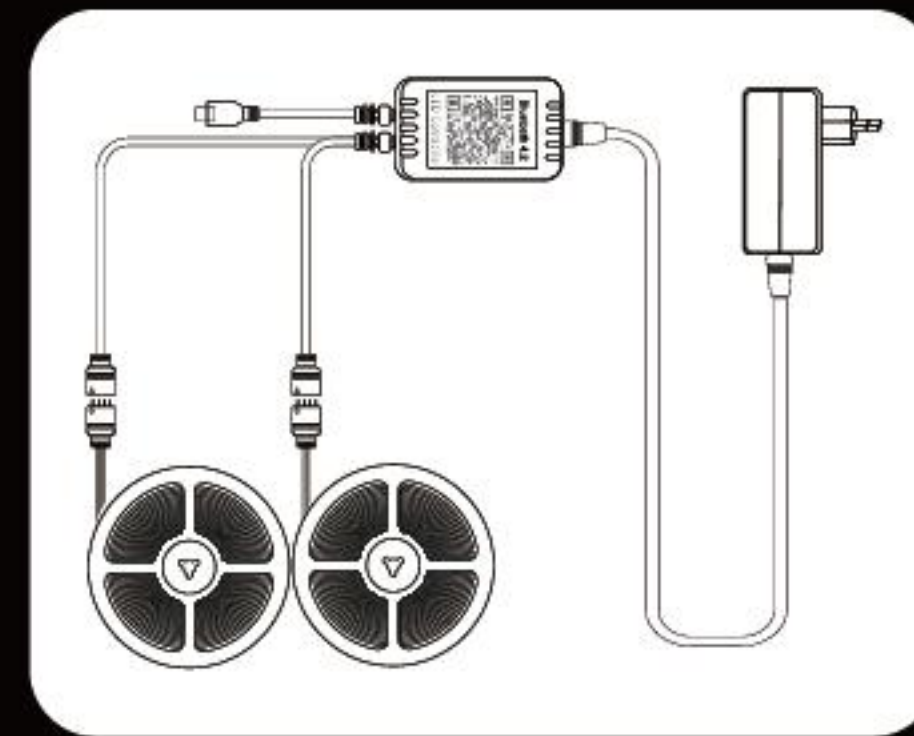

# LED STRIP

BLUETOOTH RGB

## PRODUCT FEATURES

**Versatile applications:** Mainly for indoor use like behind under the cabinet, bed headboards, in the kitchen, shelves, the porch the staircases, bedroom decorations, dorm room decoration, bars and restaurants decoration and etc. The colors of our RGB LED strip lights can be fine-tuned with the palette on the App, with 20 splendid color changing modes to your liking. The strong viscosity backside self-adhesive tape make the led light strip easy application to most smooth surfaces.