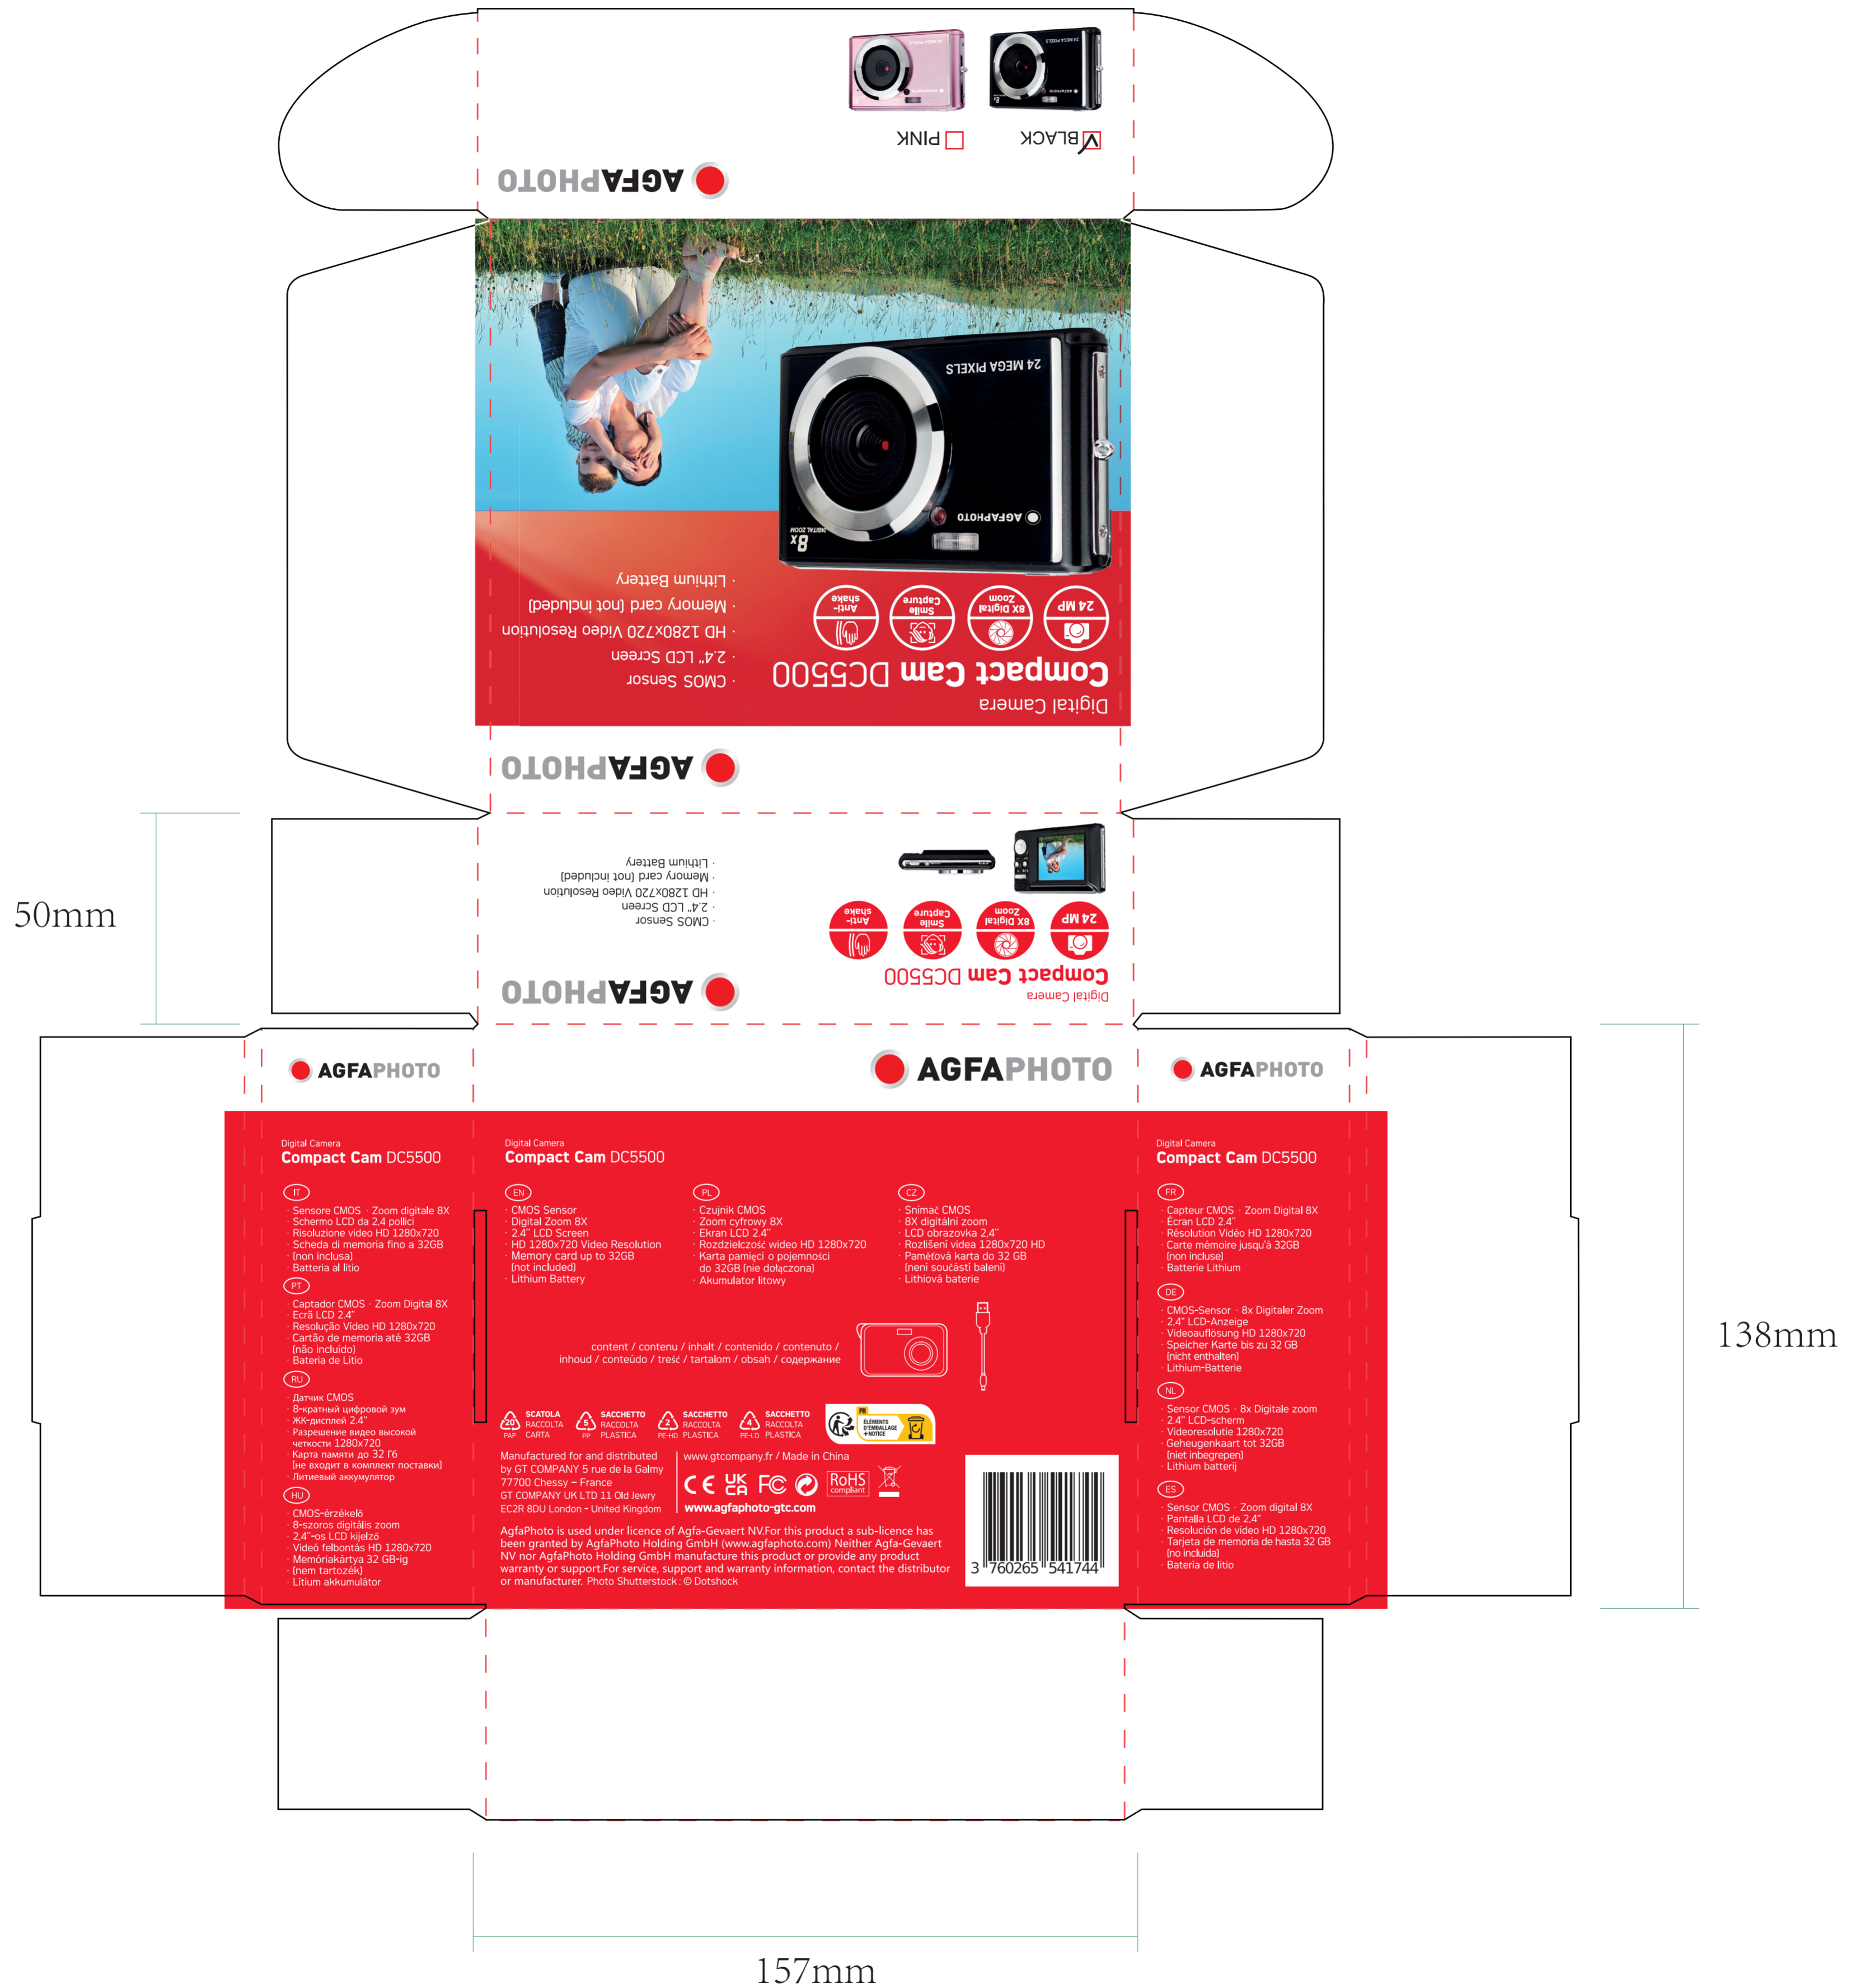

尺寸:157x138x50mm

材质: 250G灰卡+w9过光胶

50mm

138mm

157mm