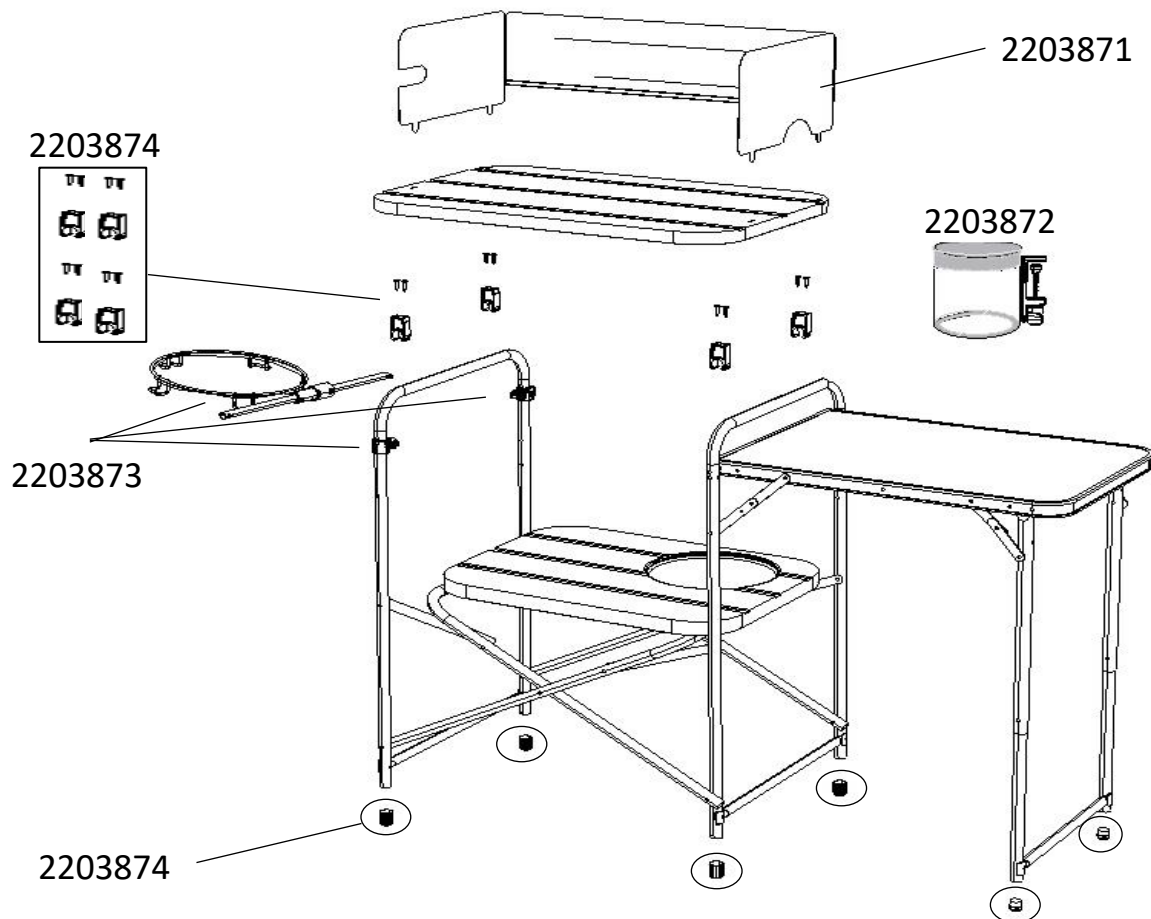

COOKING STAND TABLE DE CUISINE

SPARE PARTS REF.	EN DESCRIPTIONS	FR DESCRIPTIONS
2203871	WINDSHIELD	PAREVENT
2203872	CARTRIDGE HOLDER	SUPPORT CARTOUCHE
2203873	RUBBISH BAG SUPPORT	SUPPORT POUBELLE
2203874	TOP TRAY HOOK (x4) WITH SCREWS + LEG ENDS	ATTACHE PLATEAU (x4) AVEC VIS + EMBOUTS PIEDS PLASTIQUE