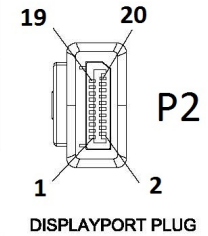

**Datenblatt - Fiche technique - Data sheet
11.04.5782**

ROLINE DisplayPort Kabel DP – HDTV, ST/ST, 3,0m

ROLINE Câble DisplayPort DP – HDTV, M/M, 3,0m

ROLINE DisplayPort Cable, DP – HDTV, M/M, 3 m

SPECIFICATION:

1. Cable: UL20276 (32AWG*1P+D+AL/MY)x5P + 32AWGx5C + AL + D + Braid(AL), Jacket PVC Black, OD=5.5±0.2mm(No LOGO)
2. Connector: DP(M), Soldering Type with Latch, Black Insulator, Nickel Plating
3. Case: DP(M) Black, Under Cover
4. Case: DP(M) Black, Upper Cover
5. Connector: DP to HDTV A/M Black Insulator, PCBA, Nickel Plating
6. Inner Mold: LDPE (RoHS)-PE101
7. Outer Mold: 60P Black PVC

Table:

	Length	Tolerance
1	1000 mm	±20 mm
2	2000 mm	±30 mm
3	3000 mm	±50 mm

REV.	DATE	CONTENTS OF CHANGE	DESIGNER	TOL ±								APPROVAL	CHECK	DATE			
				RANGE	Pla	Met	Ins	Por	Cab	Pac	Gas				DIS		
①				0~6	0.1	0.1	0.1	0.2	0.5	1	0.5	0.2	PHILIP	PHILIP	2015-08-28		
②				6~30	0.1	0.1	.15	.25	1	1	0.5	.25					
③				30~80	0.1	.15	0.2	0.3	2	1.5	1	0.3					
④				80~180	.15	.15	.25	0.3	2	2	1	.45					
⑤				180~315	.15	0.2	0.3	0.4	2.5	2	1	0.6					
				315~800	0.2	0.3	0.4	0.5	3	3	2	1.1	⑥	SCALE	1:1	UNIT	MM