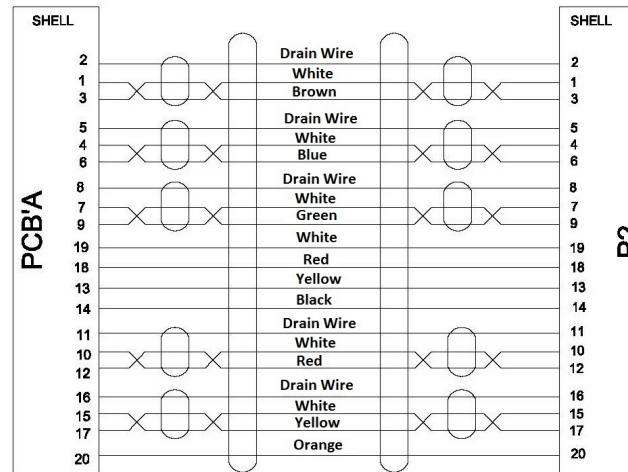

**Datenblatt - Fiche technique - Data sheet
11.04.5782**

ROLINE DisplayPort Kabel DP – HDTV, ST/ST, 3,0m

ROLINE Câble DisplayPort DP – HDTV, M/M, 3,0m

ROLINE DisplayPort Cable, DP – HDTV, M/M, 3 m

SPECIFICATION:

1. Cable: UL20276 (32AWG*1P+D+AL/MY)x5P + 32AWGx5C + AL + D + Braid(AL), Jacket PVC Black, OD=5.5±0.2mm(No LOGO)
2. Connector: DP(M), Soldering Type with Latch, Black Insulator, Nickel Plating
3. Case: DP(M) Black, Under Cover
4. Case: DP(M) Black, Upper Cover
5. Connector: DP to HDTV A/M Black Insulator, PCBA, Nickel Plating
6. Inner Mold: LDPE (RoHS)-PE101
7. Outer Mold: 60P Black PVC