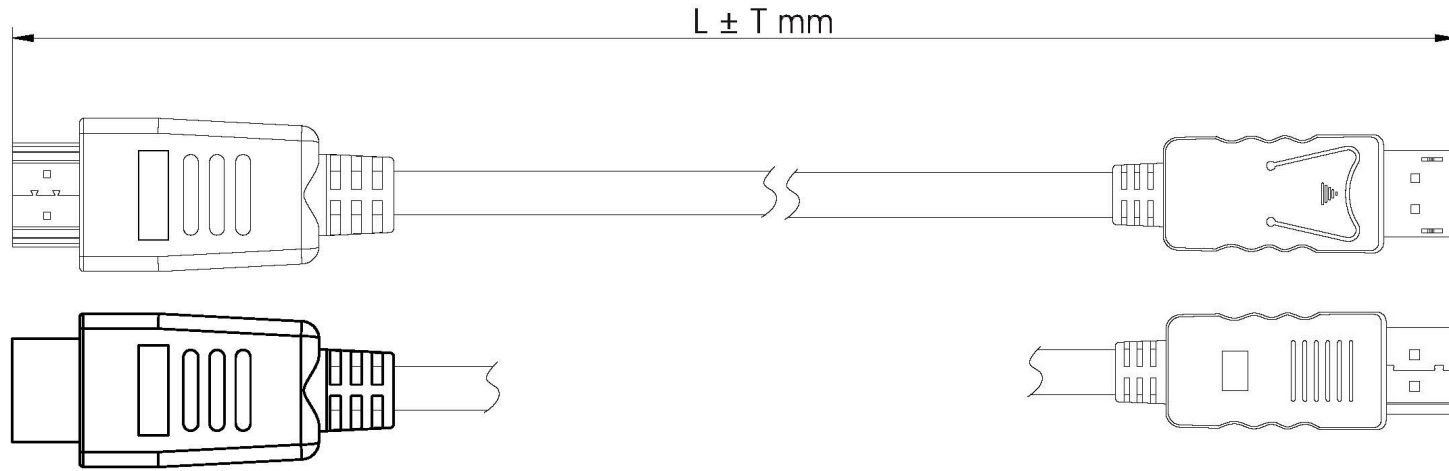

**Datenblatt - Fiche technique - Data sheet
11.04.5782**

ROLINE DisplayPort Kabel DP – HDTV, ST/ST, 3,0m

ROLINE Câble DisplayPort DP – HDTV, M/M, 3,0m

ROLINE DisplayPort Cable, DP – HDTV, M/M, 3 m

SPECIFICATION:

1. Cable: UL20276 (32AWG*1P+D+AL/MY)x5P + 32AWGx5C + AL + D + Braid(AL), Jacket PVC Black, OD=5.5±0.2mm(No LOGO)
2. Connector: DP(M), Soldering Type with Latch, Black Insulator, Nickel Plating
3. Case: DP(M) Black, Under Cover
4. Case: DP(M) Black, Upper Cover
5. Connector: DP to HDTV A/M Black Insulator, PCBA, Nickel Plating
6. Inner Mold: LDPE (RoHS)-PE101
7. Outer Mold: 60P Black PVC

Item No. 11.04.5780, 11.04.5781, 11.04.5782

ROLINE DisplayPort Cable, DP-HDTV, M/M, black