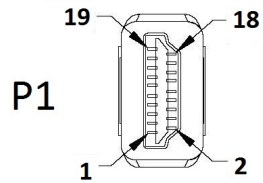

**Datenblatt - Fiche technique - Data sheet
11.04.5782**

ROLINE DisplayPort Kabel DP – HDTV, ST/ST, 3,0m

ROLINE Câble DisplayPort DP – HDTV, M/M, 3,0m

ROLINE DisplayPort Cable, DP – HDTV, M/M, 3 m

SPECIFICATION:

1. Cable: UL20276 (32AWG*1P+D+AL/MY)x5P + 32AWGx5C + AL + D + Braid(AL), Jacket PVC Black, OD=5.5±0.2mm(No LOGO)
2. Connector: DP(M), Soldering Type with Latch, Black Insulator, Nickel Plating
3. Case: DP(M) Black, Under Cover
4. Case: DP(M) Black, Upper Cover
5. Connector: DP to HDTV A/M Black Insulator, PCBA, Nickel Plating
6. Inner Mold: LDPE (RoHS)-PE101
7. Outer Mold: 60P Black PVC

Table:

	Length	Tolerance
1	1000 mm	±20 mm
2	2000 mm	±30 mm
3	3000 mm	±50 mm

REV.	DATE	CONTENTS OF CHANGE	DESIGNER	TOL ±								APPROVAL	CHECK	DATE			
				RANGE	Pla	Met	Ins	Por	Cab	Pac	Gas				DIS		
①				0~6	0.1	0.1	0.1	0.2	0.5	1	0.5	0.2	PHILIP	PHILIP	2015-08-28		
②				6~30	0.1	0.1	.15	.25	1	1	0.5	.25					
③				30~80	0.1	.15	0.2	0.3	2	1.5	1	0.3					
④				80~180	.15	.15	.25	0.3	2	2	1	.45					
⑤				180~315	.15	0.2	0.3	0.4	2.5	2	1	0.6					
				315~800	0.2	0.3	0.4	0.5	3	3	2	1.1	⑥	SCALE	1:1	UNIT	MM