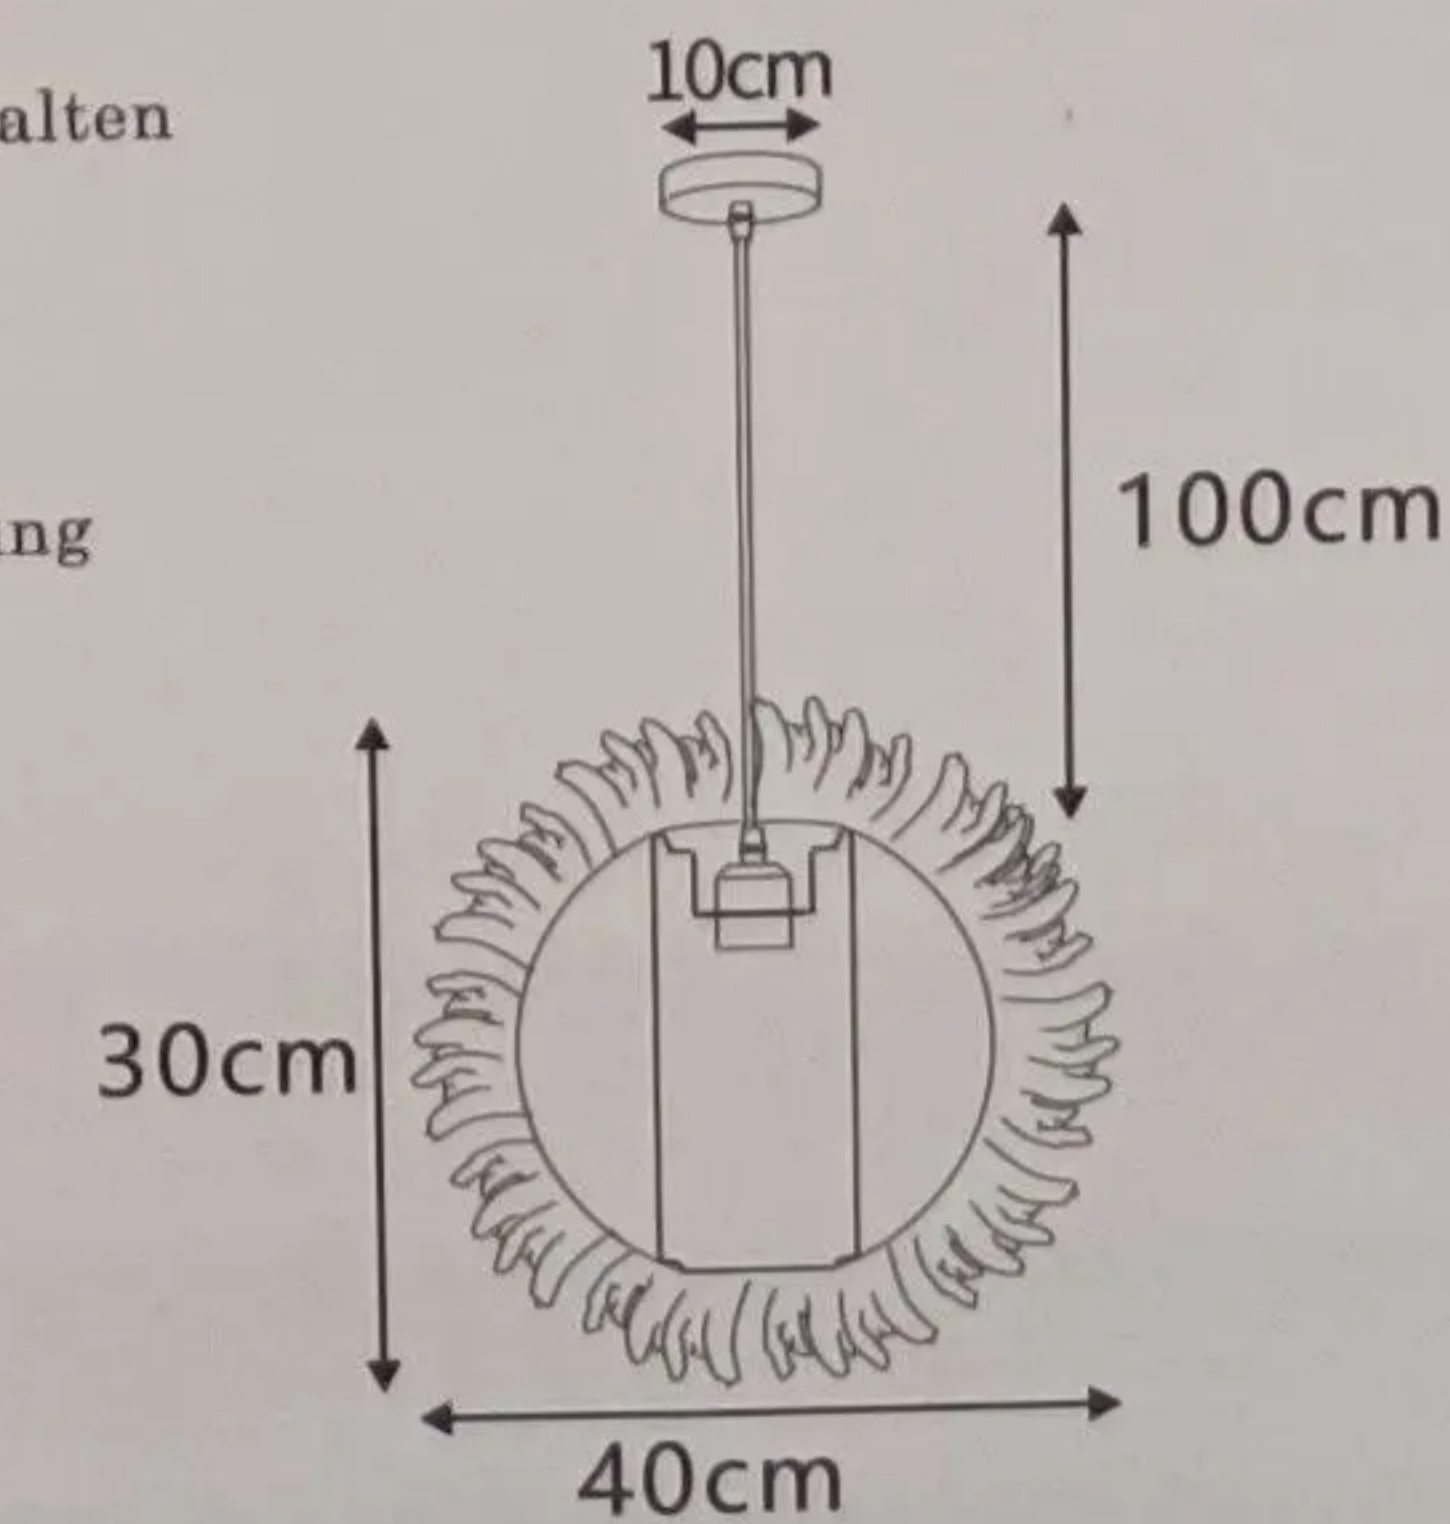

1*E27-Max.60W
230V / 50-60Hz

class I

Manufacturer Information:
Zhongshan Zhaoliang Lighting Co., Ltd.
The third room on the seventh floor, NO.28, Qingji Street, Tiebian Village,
Henglan Town, Zhongshan City, Guangdong, China