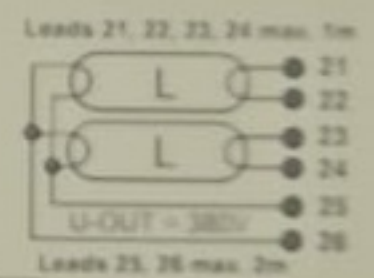

t_a = 75°C

T8 lamp	U_i [V]	f_e [Hz]	I_e [A]	λ	t_a [°C]
2xL18W	220...240	50/60	0.16	0.98	-15...50