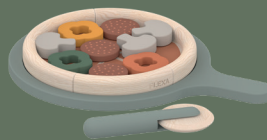

Pot & Pan
88-17102-110

The Shop and Café
88-14100-132

Tableware
88-17104-133

Birthday Cake
88-17113-120

Pizza
88-17108-150

Ice Cream Set
88-17116-150

Manufactured by
Flexa4dreams A/S
Fredensgade 36
8000 Aarhus C
Denmark
flexaworld.com