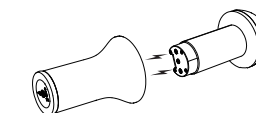

User instructions

1. Before using the product for the first time, please ensure it is fully charged. Insert the provided USB charging cable correctly into the charging port of the product. You can choose to charge the product using a computer's USB port or a USB charger with a compatible interface. During normal charging, the product indicator light will flash intermittently, and when the battery is fully charged, the indicator light will stay on continuously.
2. It is recommended to clean the product before use (note: do not rinse the cup body if it is not waterproof, remove the penis sleeve for cleaning). Wipe the surface of the cup body with warm water or a specialized cleaner for the intended areas of use, and gently dry it with a towel.
3. Apply an appropriate amount of water-based lubricant to the sleeve or on the body for a pleasant and comfortable experience.
4. After each use, remove the penis sleeve from the cup body. Wash it with warm water and antibacterial soap, rinse thoroughly with clean water, and gently dry it with a towel. Allow it to air dry naturally for storage.
5. Store the product in a clean and dry place, away from direct sunlight and out of reach of children.

Cleaning Steps

1. Rotate counterclockwise and release the penis sleeve fixation ring, then forcefully pull out the penis sleeve.

2. After cleaning the penis sleeve, wipe the water with a towel and air dry naturally.