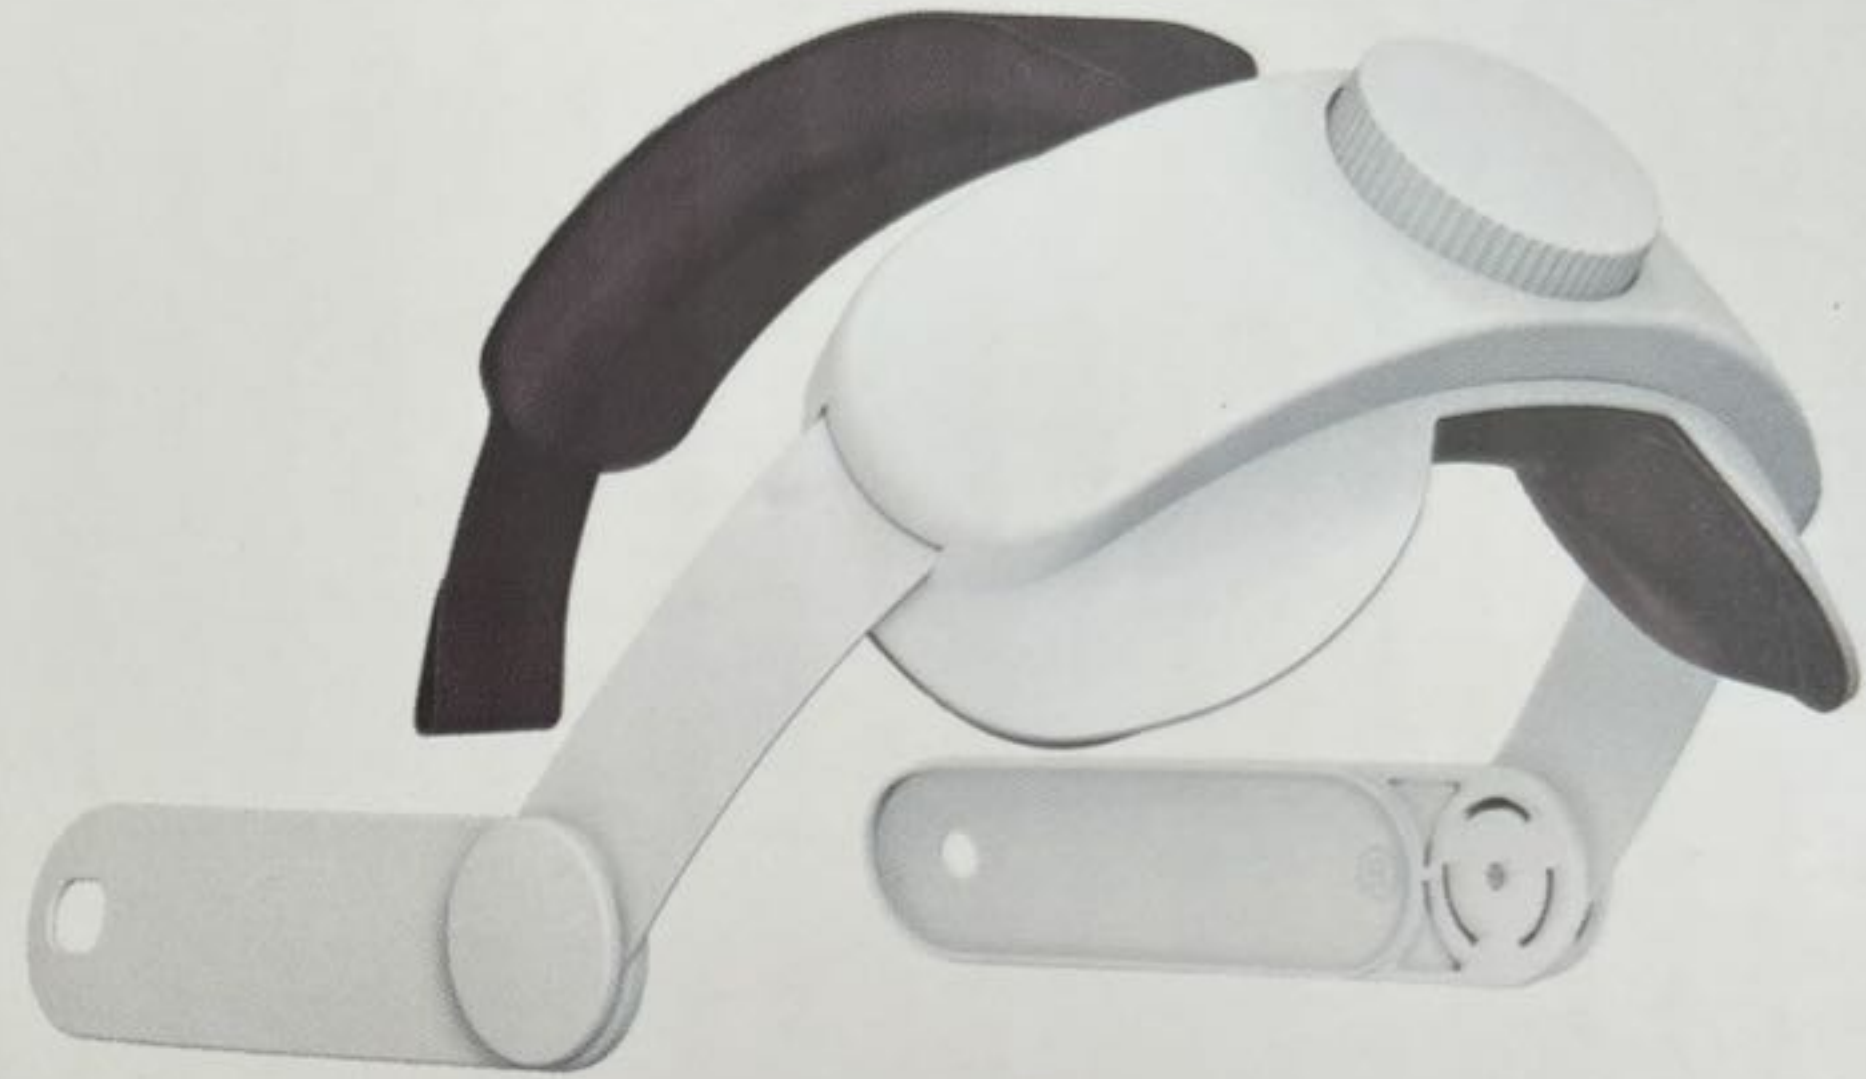

For Meta quest 2

For Meta quest 3

Product Parameter :

Product Name: T1 Elite Head Strap

Color : Q2 White Q2 Black
Q3 White Q3 Black

Made In China
CE RoHS 