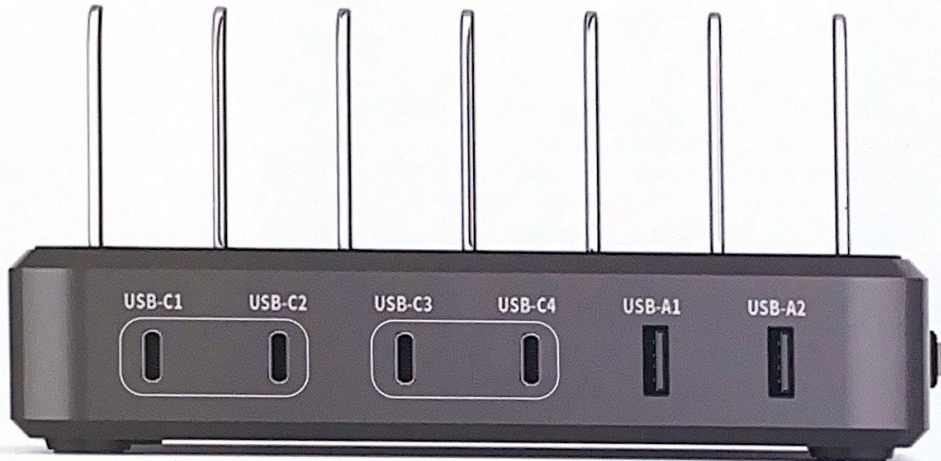

# USB-C CHARGING STATION

## Specifications

|  |   |
|--|---|
| <b>6 Port Fast Charging Station</b>                            |   |
| Model: PW018-4PD   |   |
| Input: AC100-240V / 50-60Hz                                    |   |
| Output:  |   |
| Single Port:   | Dual Port:  |
| USB-C1 / USB-C2 :5V/3A 9V/3A 12V/3A 15V/3A 20V/3.25A (65W Max) | USB-C1 + USB-C2: 30W + 30W, (60W Max)                       |
| USB-C3 / USB-C4 :5V/3A 9V/3A 12V/3A 15V/3A 20V/2.25A (45W Max) | USB-C1: 5V/3A 9V/3A 12V/2.5A 15V/2A 20V/1.5A (30W Max)      |
| USB-A1 / USB-A2 :5V/2.4A (10W Max)                             | USB-C2: 5V/3A 9V/3A 12V/2.5A 15V/2A 20V/1.5A (30W Max)      |
| Product Size: 6.69 x 5.11 x 1.49 inch                          | USB-C3 + USB-C4: 20W+ 20W, (40W Max)                        |
|  | USB-C3: 5V/3A 9V/2.22A 12V/1.67A 15V/1.35A 20V/1A (20W Max) |
|  | USB-C4: 5V/3A 9V/2.22A 12V/1.67A 15V/1.35A 20V/1A (20W Max) |
|  | USB-A1 + USB-A2: 10W+ 10W, (20W Max)                        |
|  | Product Weight: 1.11 Lb (Include holder)                    |

6 9 3 2 1 1 2 1 0 6 2 6 1

Q3009-EU-BK  
PD65W 6-Port Fast Desktop Charger

MADE IN CHINA