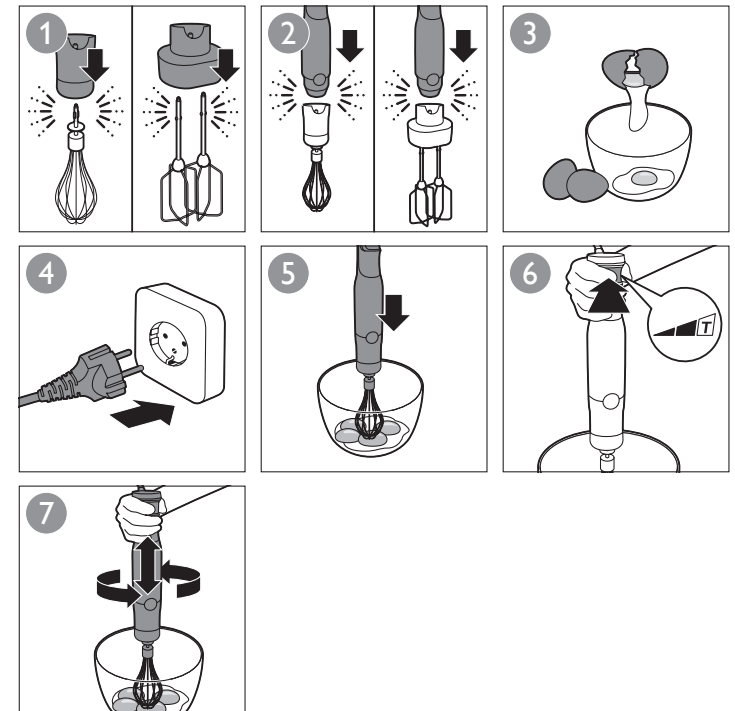

HR1676
HR1673
HR1672

HR1674