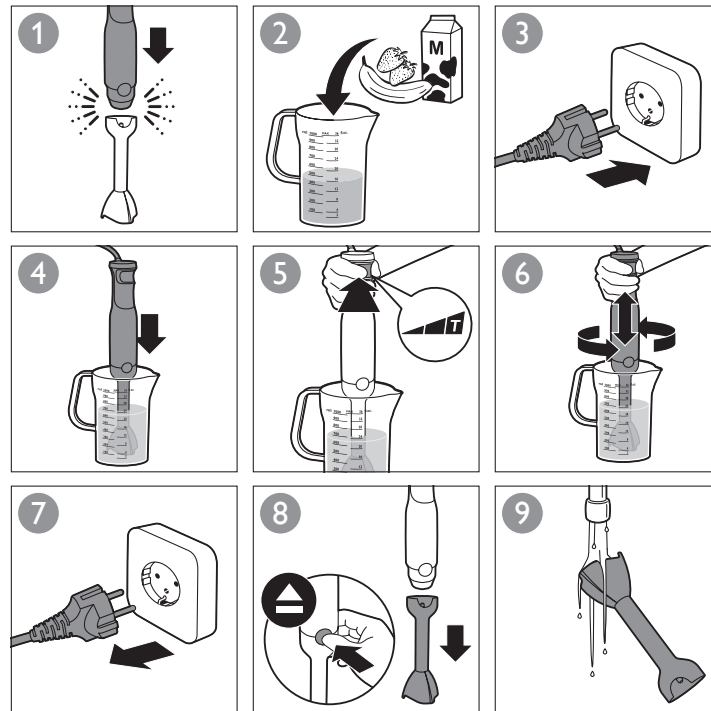

HR1676
HR1673
HR1672

HR1674
HR1673
HR1672
HR1671

HR1674

HR1676
HR1673

Register your product and get support at
www.philips.com/welcome

HR1676
HR1674
HR1673
HR1672
HR1671
HR1670

PHILIPS

		MAX.		
		100-200 g	30 sec.	
		100-400 ml	60 sec.	
		100-500 ml	60 sec.	
		100-1000 ml	60 sec.	
		250 ml	70-90 sec.	
		4 x	120 sec.	
		250 ml	70-90 sec.	
		4 x	120 sec.	
		750 g	180 sec.	
		750 g	120 sec.	
		100 g	5 x 1 sec.	
		120 g (max)	5 sec.	
		20 g	5 sec.	
		50-100 g (max)	15 sec.	
		200 g	5 x 1 sec.	
		200 g	5 sec.	
		200 g	10 sec.	
		30 g	10 sec.	
		200 g	15 sec.	
		200 g	30 sec.	
		100 g	20 sec.	
	80 g	30 sec.		