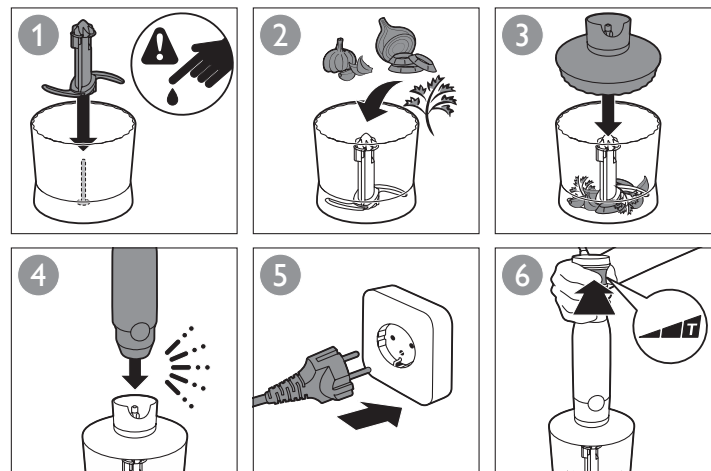

HR1676
HR1673