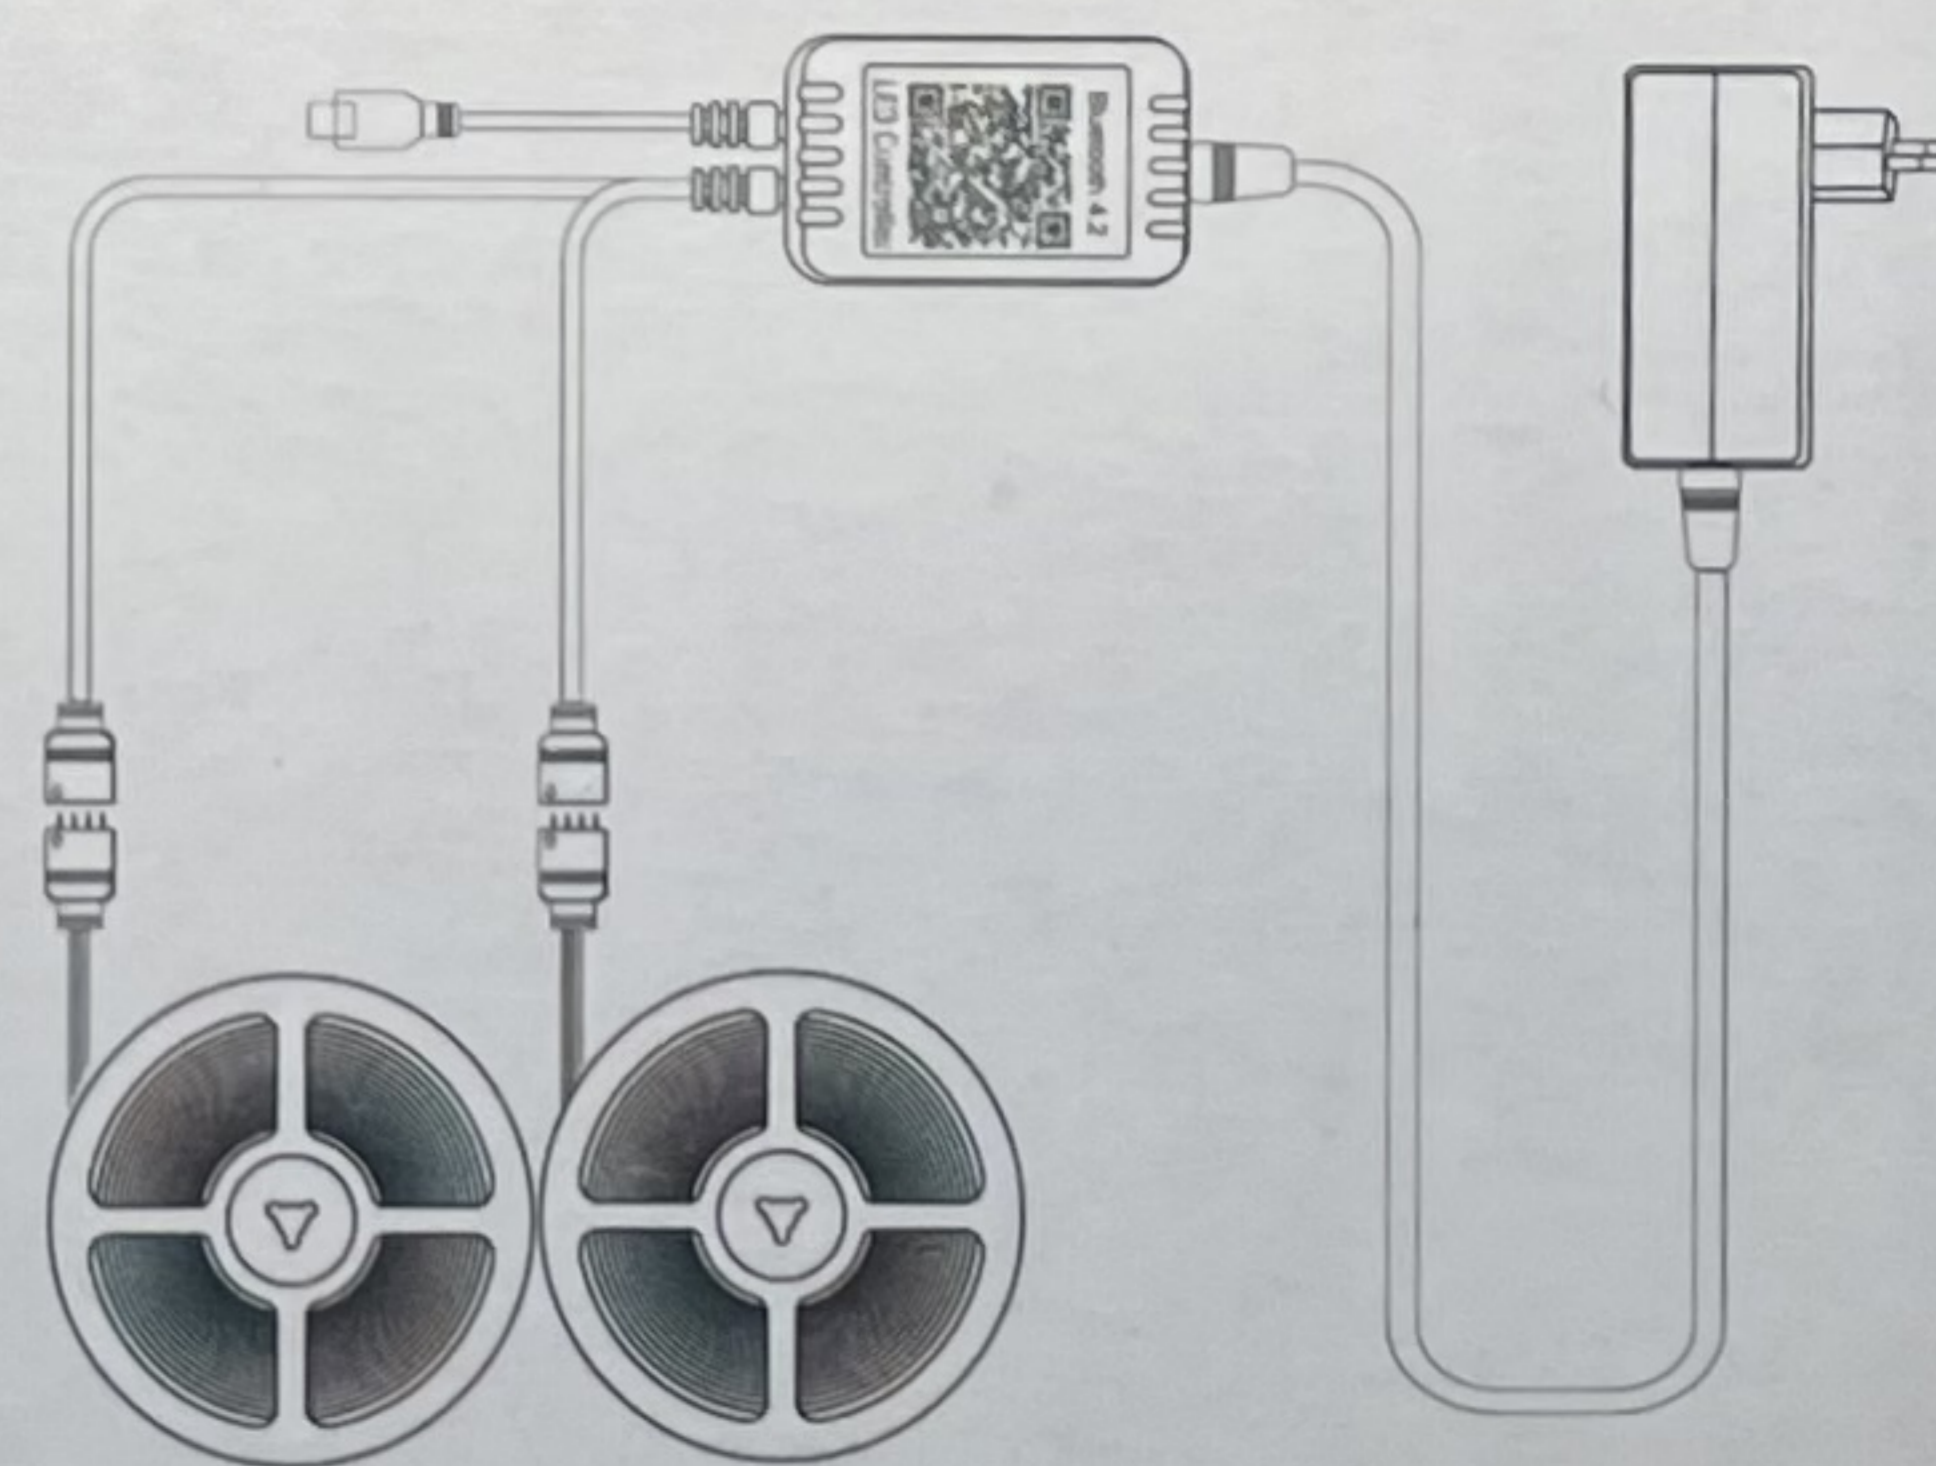

RGB

Dimming

DIY

IR remote

PRODUCT FEATURES

Versatile applications: Mainly for indoor use like behind under the cabinet, bedheadboards, in the kitchen, shelves, the porch, the staircases, bedroom decorations, dorm room decoration, bars and restaurants decoration and etc.

The colors of our RGB LED strip lights can be fine-tuned with the palette on the App, with 20 splendid color changing modes to your liking.

The strong viscosity backside self-adhesive tape make the led light strip easy application to most smooth surfaces.