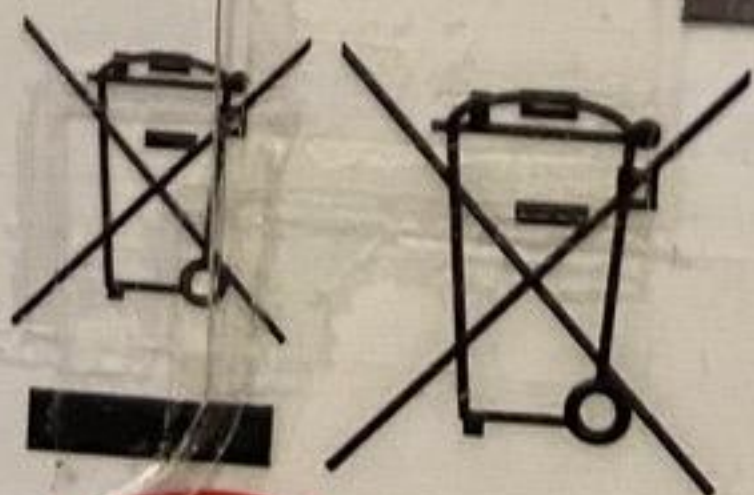

TOEI ANIMATION
Since 1956