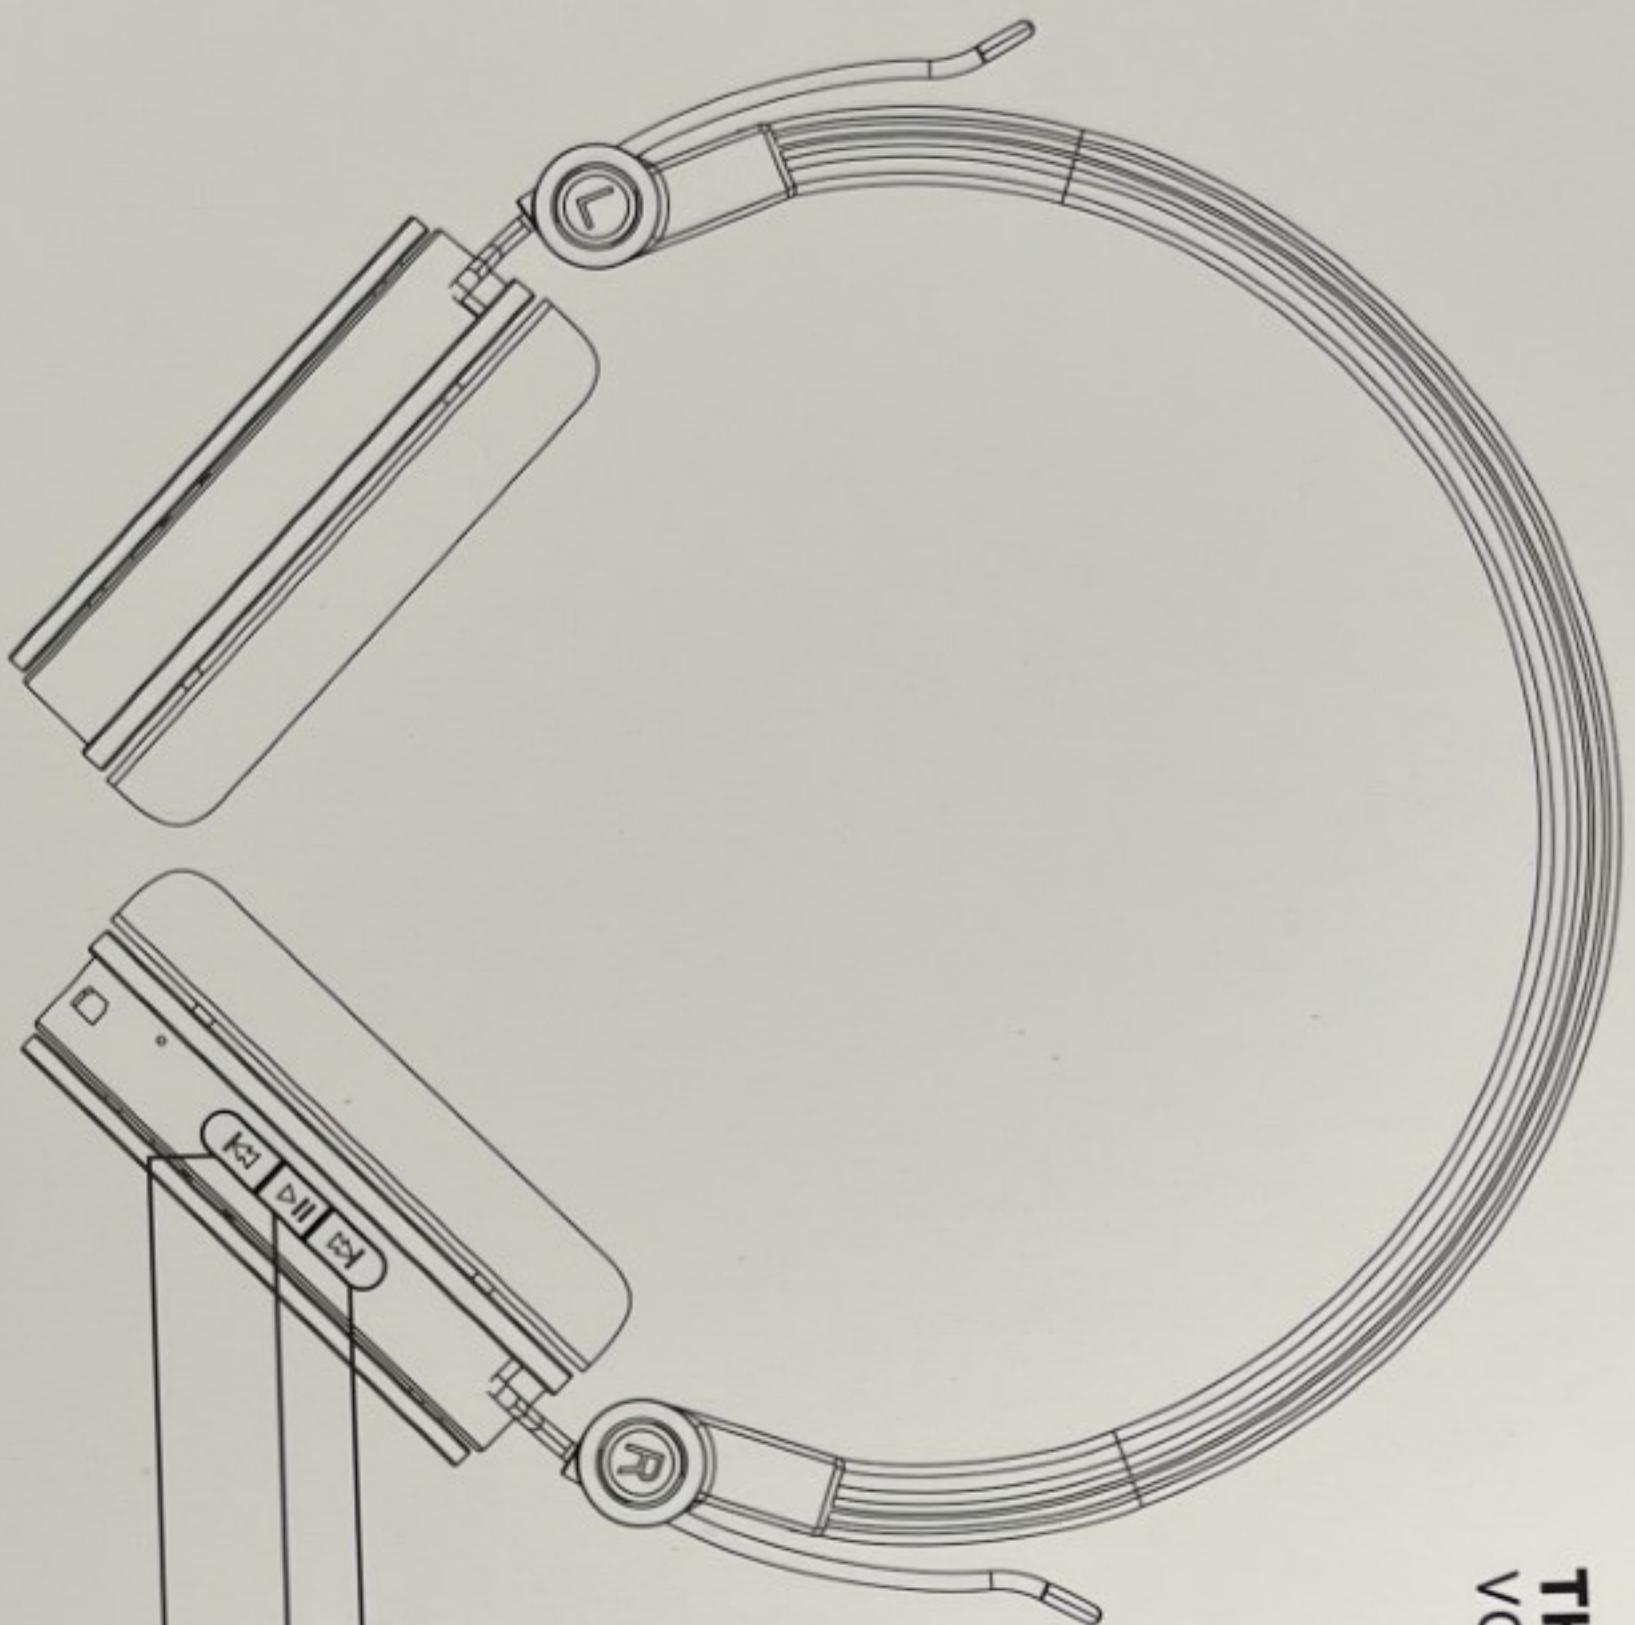

WIRELESS HEADPHONES

STUDIO QUALITY SOUND

THE MUSIC NEVER STOPS
VOLUME / TRACK / CALLS CONTROL

Specification :

Bluetooth Version: V5.3
Frequency Range: 20hz-20Khz
Driver Unit: 40 mm
Sensitivity: 112±3 dB
Impedance: 32 ohm±15%
Input: DC 5V / 500mA
playback time: 32 hours
Battery Capacity: 3.7V / 300 mAh
Charging time: 2 hours
Transmit distance: 10 meter

Volume Down / Previous Track
Power on / off
Track / Calls Control / Voice Assistant
Volume Up / Next Track

CG MOBILE
BRAND & DESIGN COMPANY

www.cg-mobile.com
CG MOBILE SAS
39 rue de Courcelles
75008 Paris FRANCE

Follow us on:
f CG Mobile
@CG_Mobile_official
@CG_Mobile

All trademarks are the property of their respective owners. Toutes les marques présentes sur la boîte appartiennent à leurs propriétaires respectifs. Alle auf der Verpackung angegebenen Marken gehören den jeweiligen Eigentümern. Alle op de verpakking aangegeven merken behoren toe aan hun respectievelijke. Todas las marcas presentes en la caja pertenecen a sus respectivos dueños. Tutti i marchi indicati sulla scatola appartengono ai loro rispettivi proprietari. Todas as marcas apresentadas na caixa pertencem aos seus respectivos proprietários.

The Bluetooth® word mark and logos are registered trademarks owned by the Bluetooth SIG, Inc.

⚠ **WARNING:** This product can expose you to chemicals including Lead and Bisphenol A (BPA), which are known to the State of California to cause cancer and birth defects or other reproductive harm. For more information, go to www.P65Warnings.ca.gov.

Designed in France.
Made in China.

FCC ID: Z4712-GUBH704
MODEL: SP070