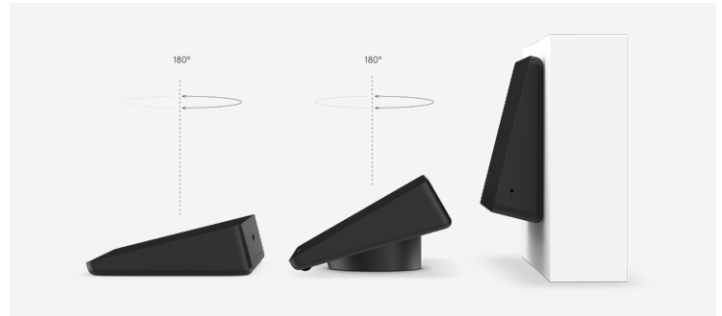

Multiple Mounting Options

Secure Tap flat to the table, raise the viewing angle, or mount it on the wall to conserve space, minimize cabling, and optimize the user experience.

ROOM SOLUTIONS WITH LOGITECH TAP

Easily deploy video meetings with pre-configured Logitech room solutions for Google Meet™ and Microsoft Teams™, which include everything you need - Tap, a conference camera or video bar, and PC compute - to start building meeting rooms of virtually any shape or size.