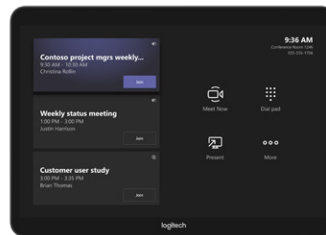

Find Your Perfect Match

Tap works seamlessly with Logitech's lineup of PC-based video bars and modular systems for small, medium, and large rooms.