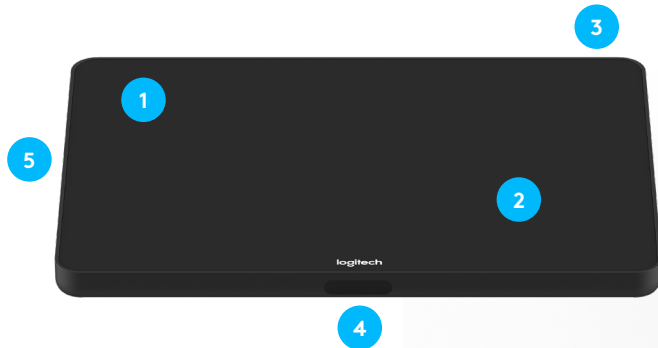

DATA SHEET

LOGITECH TAP

Deliver one-touch join, calendar integration, instant content sharing, and a consistent experience across meeting rooms. With a sleek design, silent operation, and motion sensor for always-on readiness, Tap brings ease and convenience to video collaboration.

Boasting a spacious 10.1" touchscreen, low-profile enclosure, and multiple mounting accessories, Logitech Tap delivers a sleek appearance and convenient placement options that support a wide range of room sizes and layouts. And, with its HDMI input, content sharing is instant and effortless. Wireless content sharing is also available depending on your chosen video conferencing service.

- 1 One-touch join:** Easily start and join meetings with just one tap.
- 2 10.1" touch display:** Spacious and responsive touch screen resists fingerprints and glare for high legibility and easy operation.
- 3 Sleek, low profile:** Comfortable 14° angle allows for easy viewing, while providing an unobtrusive presence in the room.
- 4 Always-on readiness:** Built-in motion sensor saves power when idle, and powers on when a person approaches.
- 5 Headphone jack:** Extends the host computer's wired audio capabilities to the tabletop, ideal for private conversations and for the hearing-impaired.
- 6 Dual cable exits:** A sturdy metal cover with removable bottom and rear exits keep cables tidy and secure.
- 7 Clean cable management:** Built-in cable retention and strain relief system hides the cable entirely within its enclosure, and secures it to prevent unwanted disconnections.
- 8 USB accessory port:** Connect an accessory such as a USB speakerphone.
- 9 HDMI input for content sharing:** Provides instant wired content sharing when used with Google Meet™, Microsoft Teams Rooms™, and Zoom Rooms™.
- 10 Anti-theft protection:** Keep Tap securely in place by connecting a security cable to one of Tap's two Kensington lock slots, one on the bottom and another at the back.