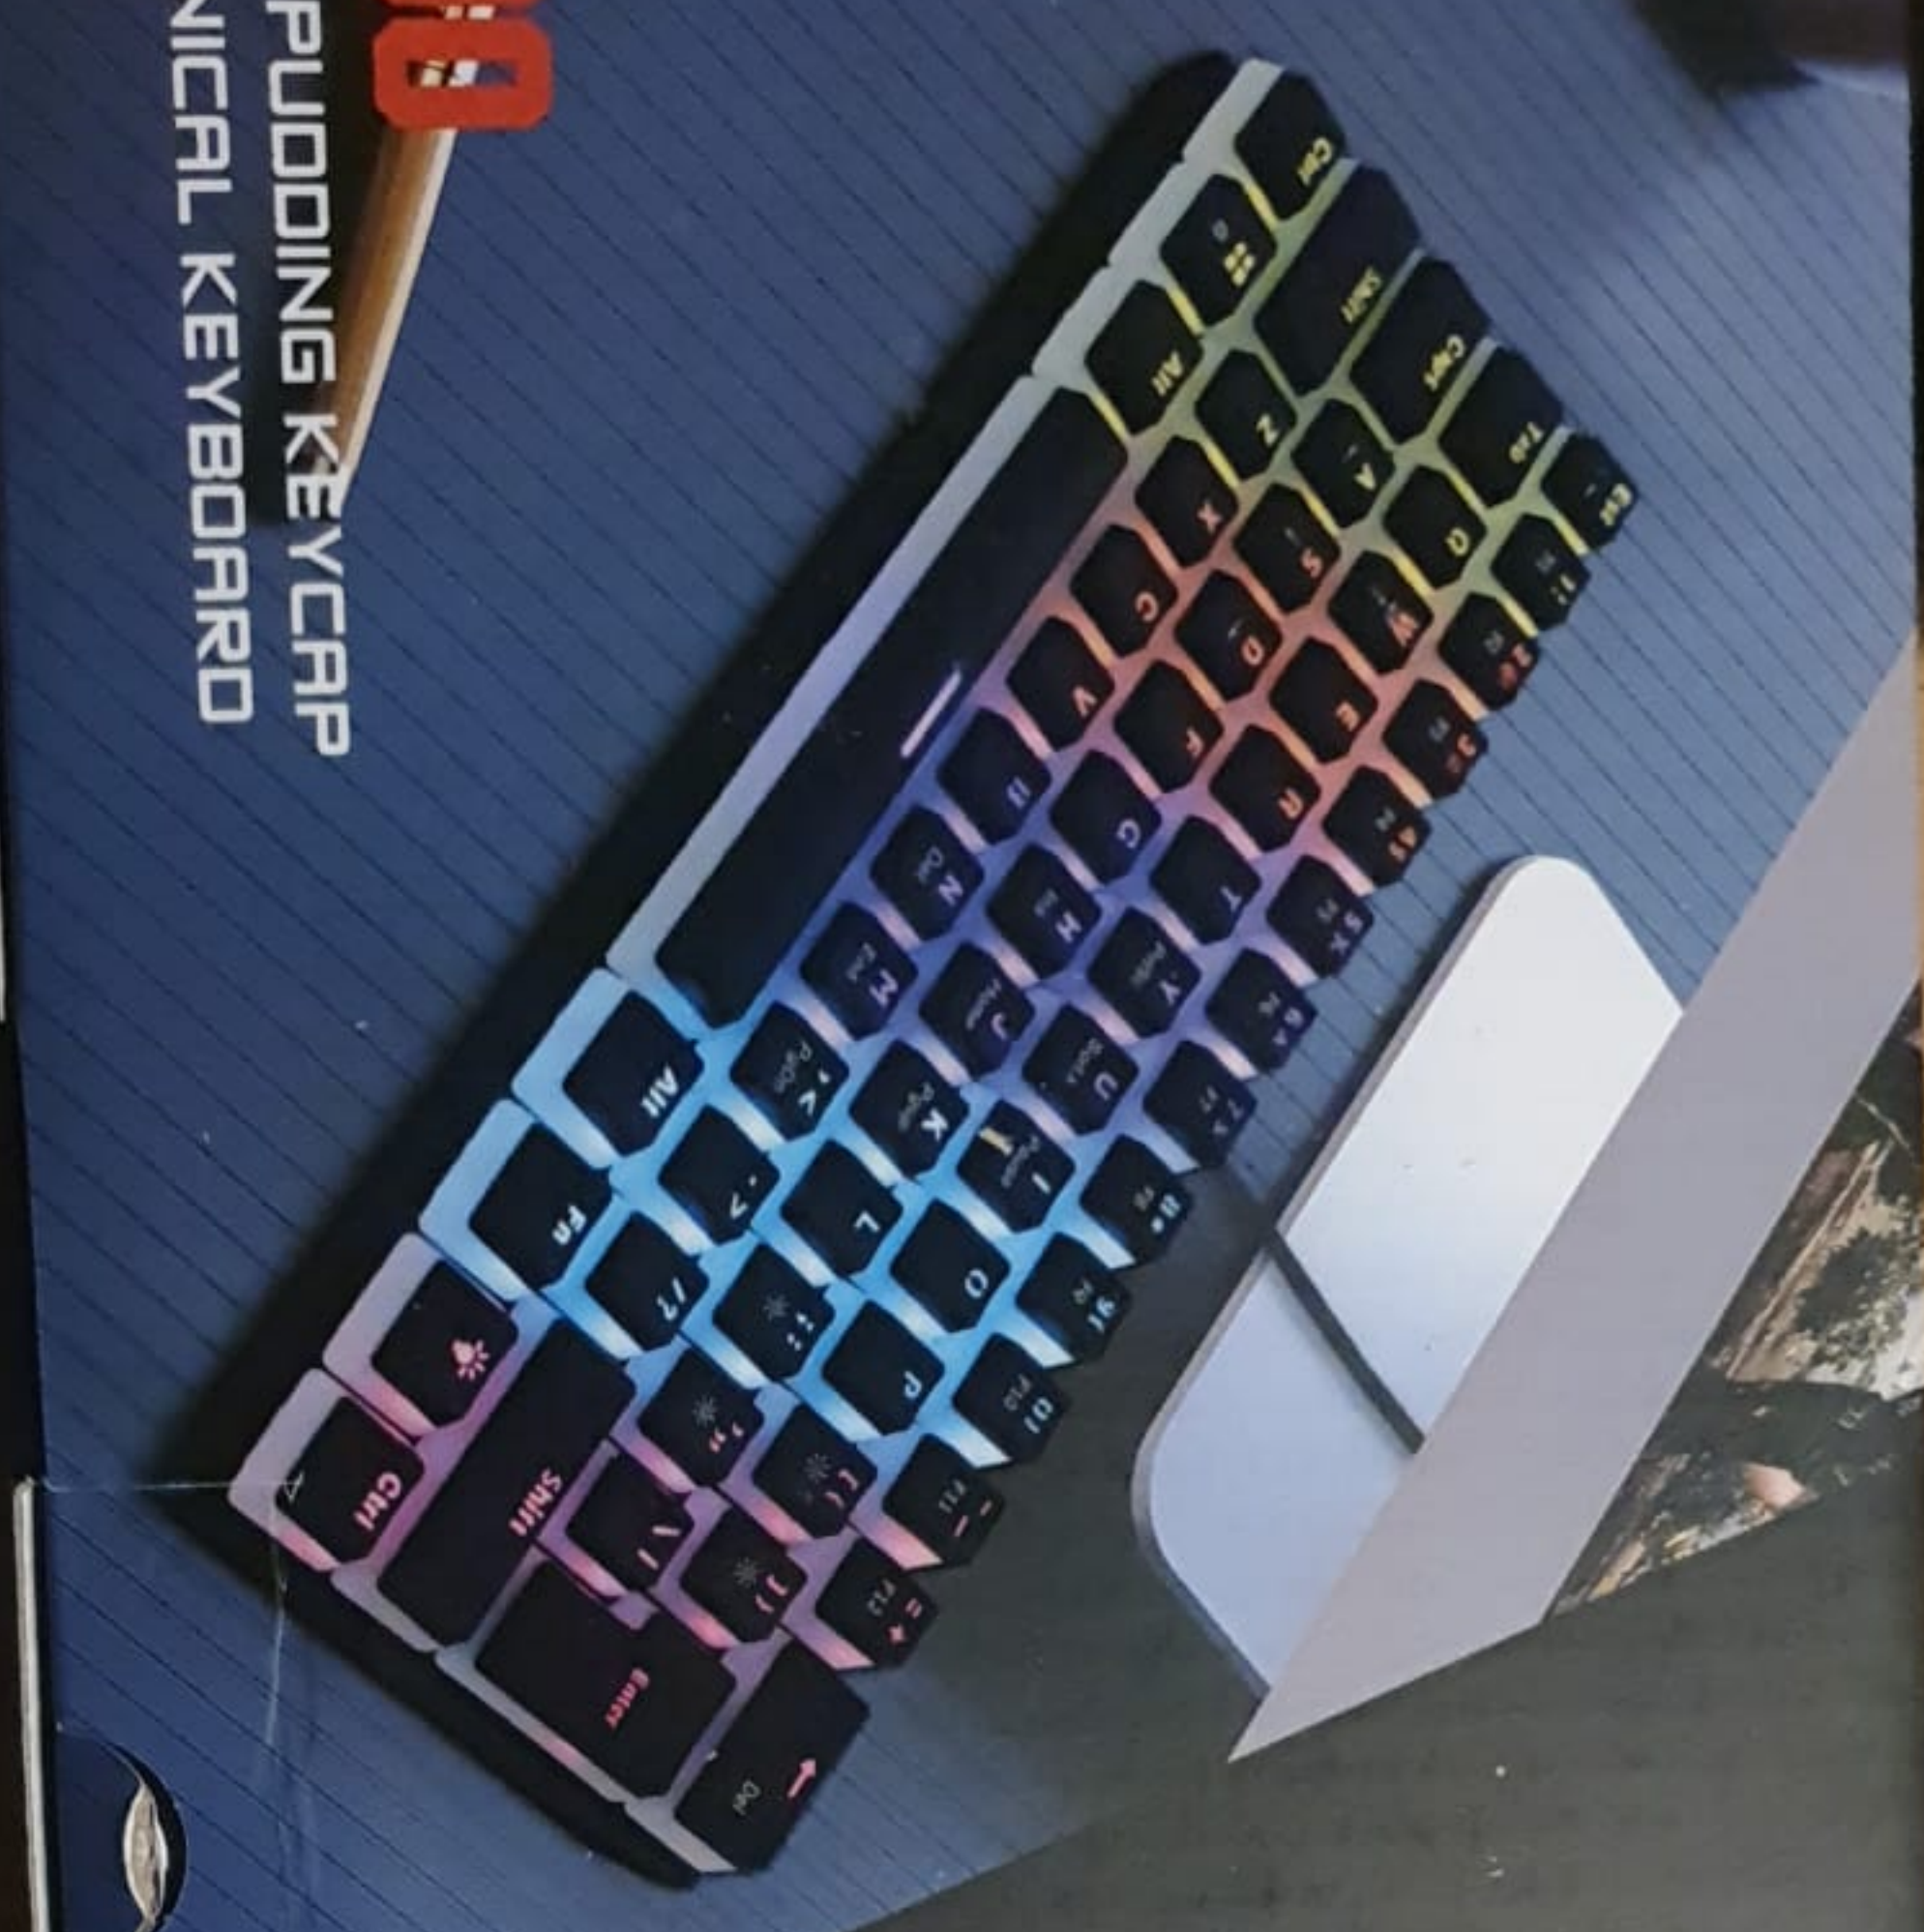

7000
 KEY PUDDING KEYCAP
 MECHANICAL KEYBOARD

PRODUCT FEATURES:

- ▶ LIGHT ADJUSTMENT:
- FN+J: LIGHT BRIGHTNESS INCREASED (3TH GEAR ADJUSTMENT) SLIGHTLY
- FN+I: LIGHT BRIGHTNESS REDUCED (3TH GEAR ADJUSTMENT)
- FN+K: LIGHT SPEED REDUCED (3TH GEAR ADJUSTMENT)
- FN+M: LIGHT SPEED INCREASED (3TH GEAR ADJUSTMENT) SLIGHTLY
- FN+N: PRTSC, FN+H: INS, FN+N: DEL, FN+U: SCRLK, FN+J+HOME, FN+M+END
- FN+I: PAUSE, FN+K: PGUP, FN+M: PGDN
- FN + W KEY COMBINATION CAN MAKE W S A D AND ↑ ↓ ← → INTERCHANGEABLE.
- THE DEFAULT IS THE NORMAL KEYBOARD WORKING STATE
- ▶ LIGHT EFFECT CYCLE ADJUSTMENT, A TOTAL OF 12 GROUPS OF BACKLIGHT MODES