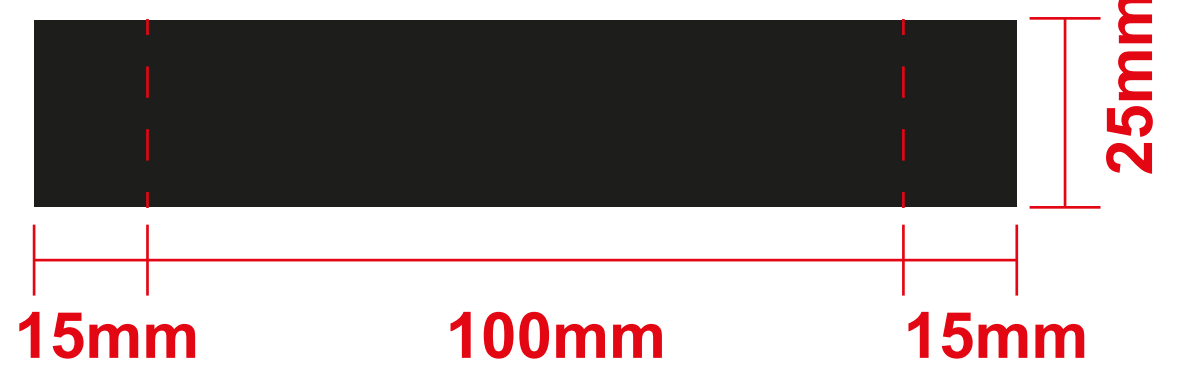

■ 彩盒的材质用350G单粉卡四色+1专印刷，裱E高强芯的坑纹，坑纹的内面纸是单黑；彩盒的表面过防刮花的哑膜；彩盒要配环保布带挂钩（同1261C做货的保持一致）。

布带尺寸如下：

PKG DESIGN DEPT

Designer: Adam Harris
 Product: STEALTH ULTRA
 Arena Part#:
 Project: PACKAGING
 Date: 19/09/23
 Scale: 100%

COMMENTS

Please do not print this layer!!!
 - 100% actual size
 - All print should be matte except where indicated

SPECIFICATIONS

Printing information

CMYK

Paper Box material + specs

Gift box & inner structure
 350gsm
 Ref. REACT-R for finish
 F Flute
 Flute runs in a VERTICAL direction

Black Ribbon

- 1" Black Polyester Ribbon
- 40mm loop / drop
- Glue small card over ribbon for reinforcement

Technical specifications and regulatory information including:

- System Requirements
- Platform Compatibility
- Package Contents
- Warranty
- Environmental and safety icons
- Barcode and product identification numbers