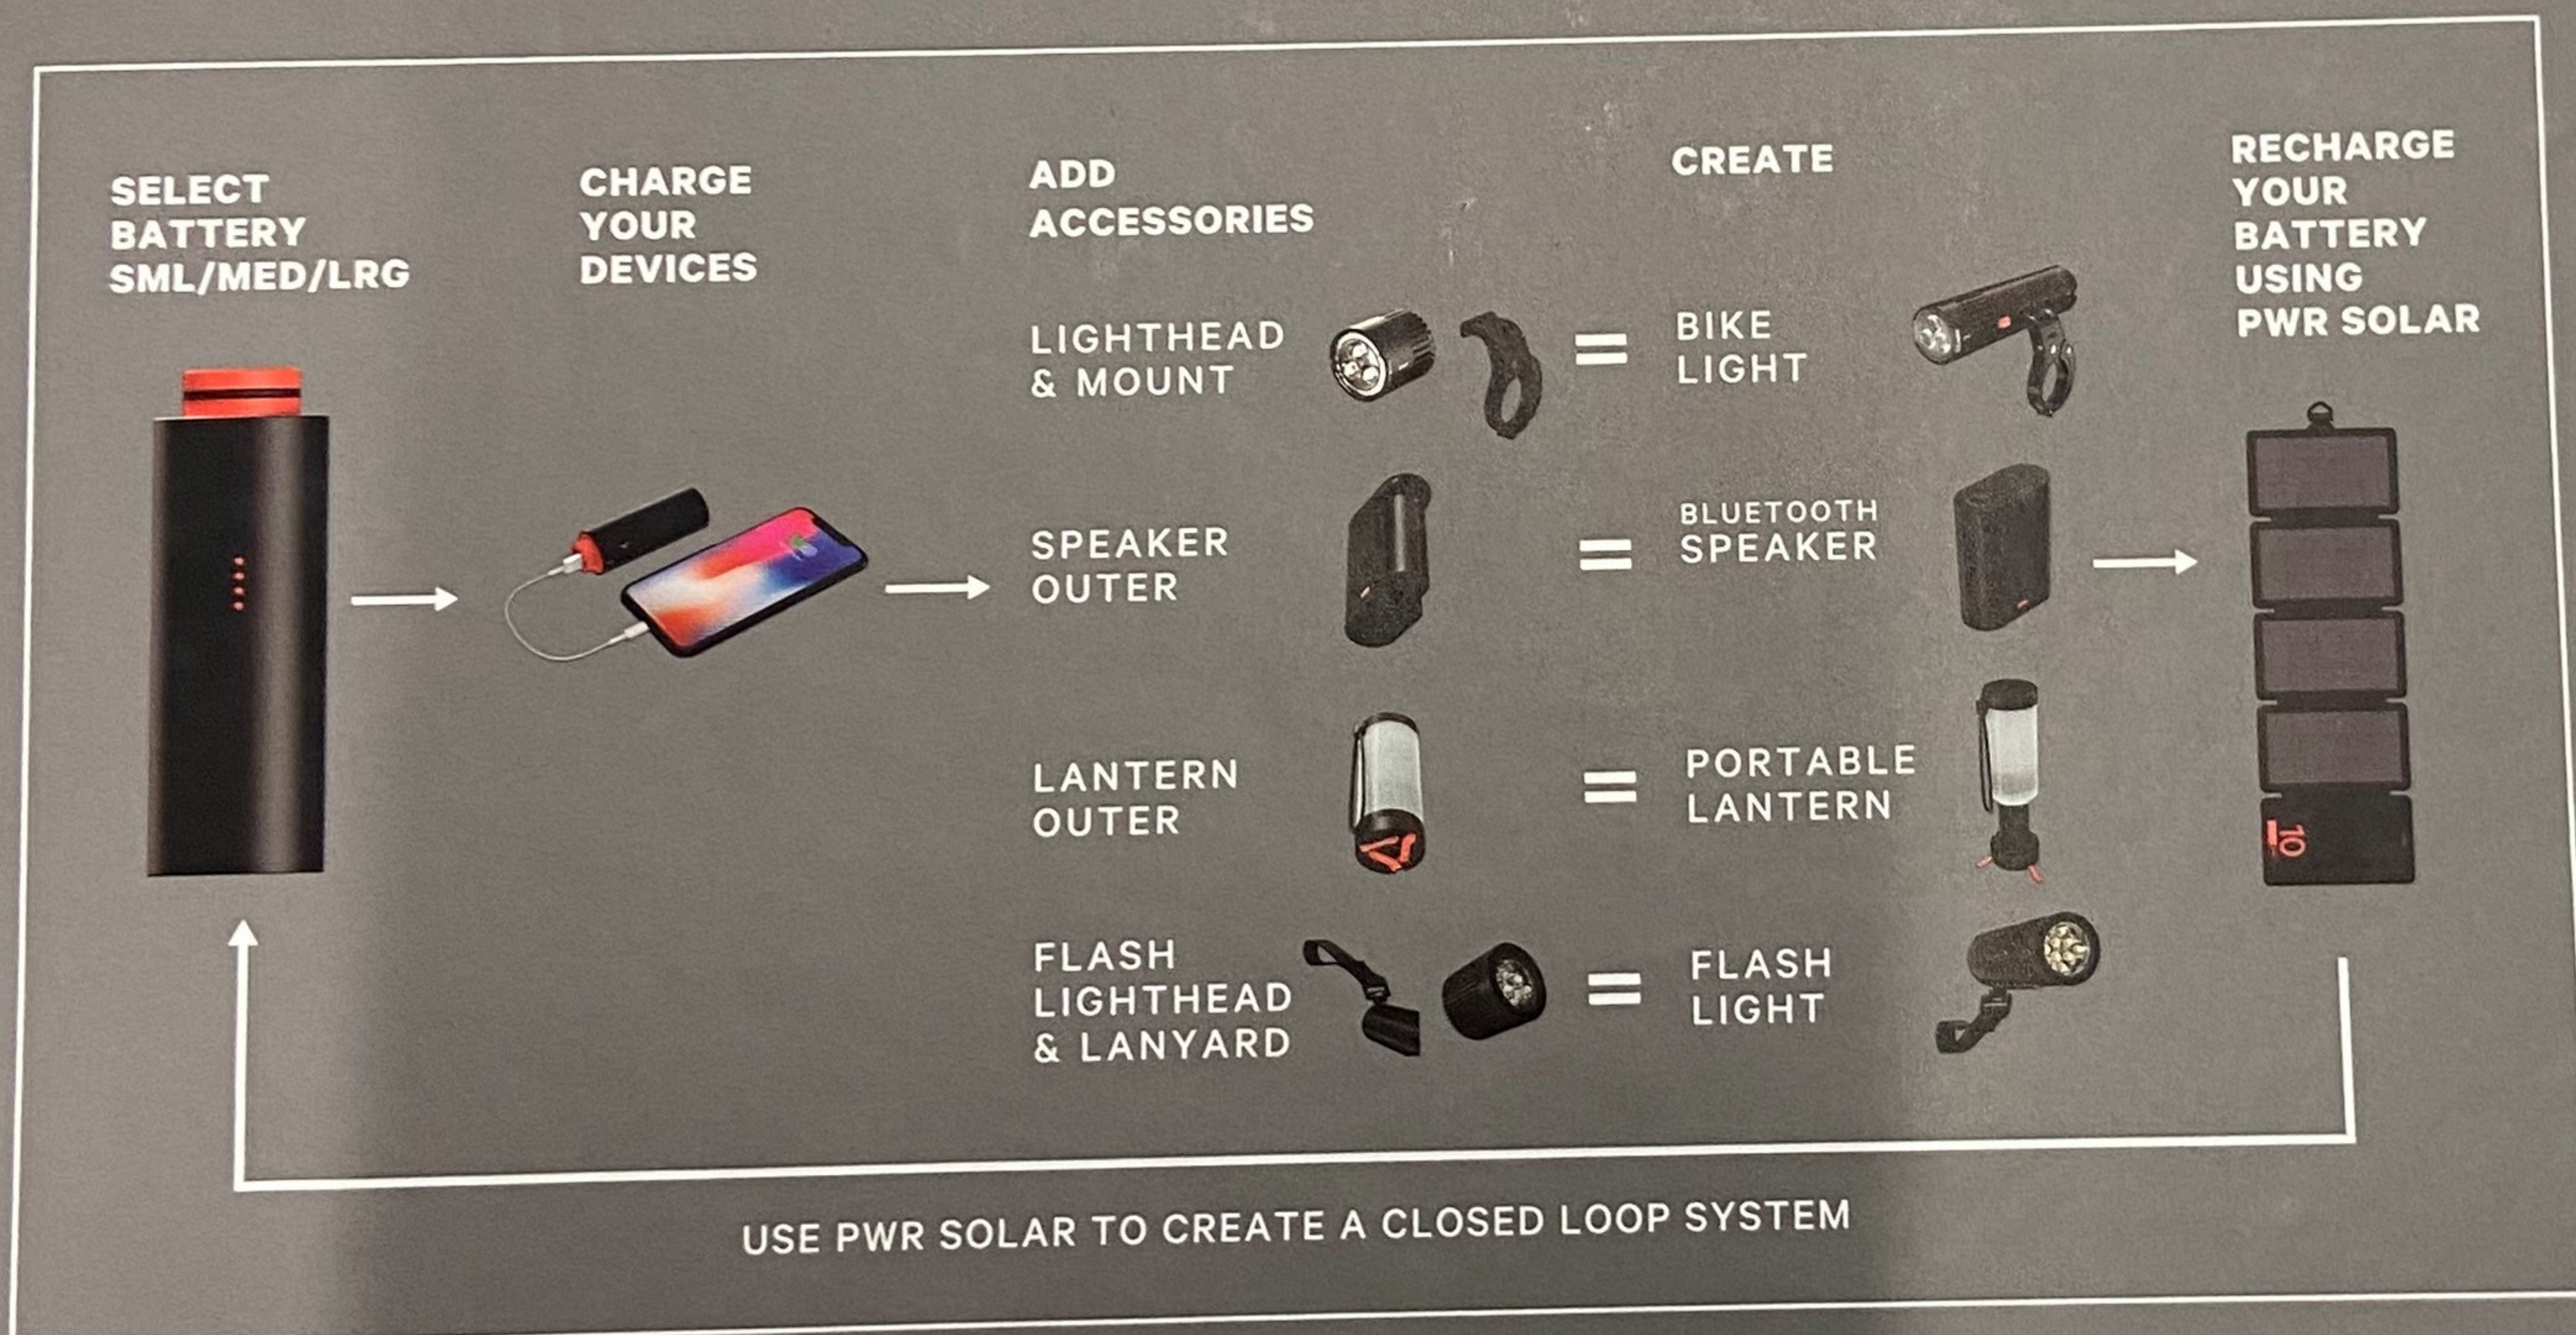

**PWR IS AN ECOSYSTEM OF BIKE & OUTDOOR PRODUCTS DESIGNED TO SHARE THEIR BATTERY.**

Once you have purchased a PWR BATTERY simply add different accessories to create a range of products. That same battery also acts as a power bank to charge your devices.

MODE / LUMENS	RUNTIME
Max 2000	2hr
Mid 500	9hr
Stamina 200	30hr
Pulse 1000	20hr
Strobe 250	35hr
Eco-Flash 150	200hr

DESIGNED BY KNOG  
MELBOURNE, AUSTRALIA

2 YEAR WARRANTY  
SEE INSIDE PACK FOR DETAILS. READ MANUAL BEFORE USE.