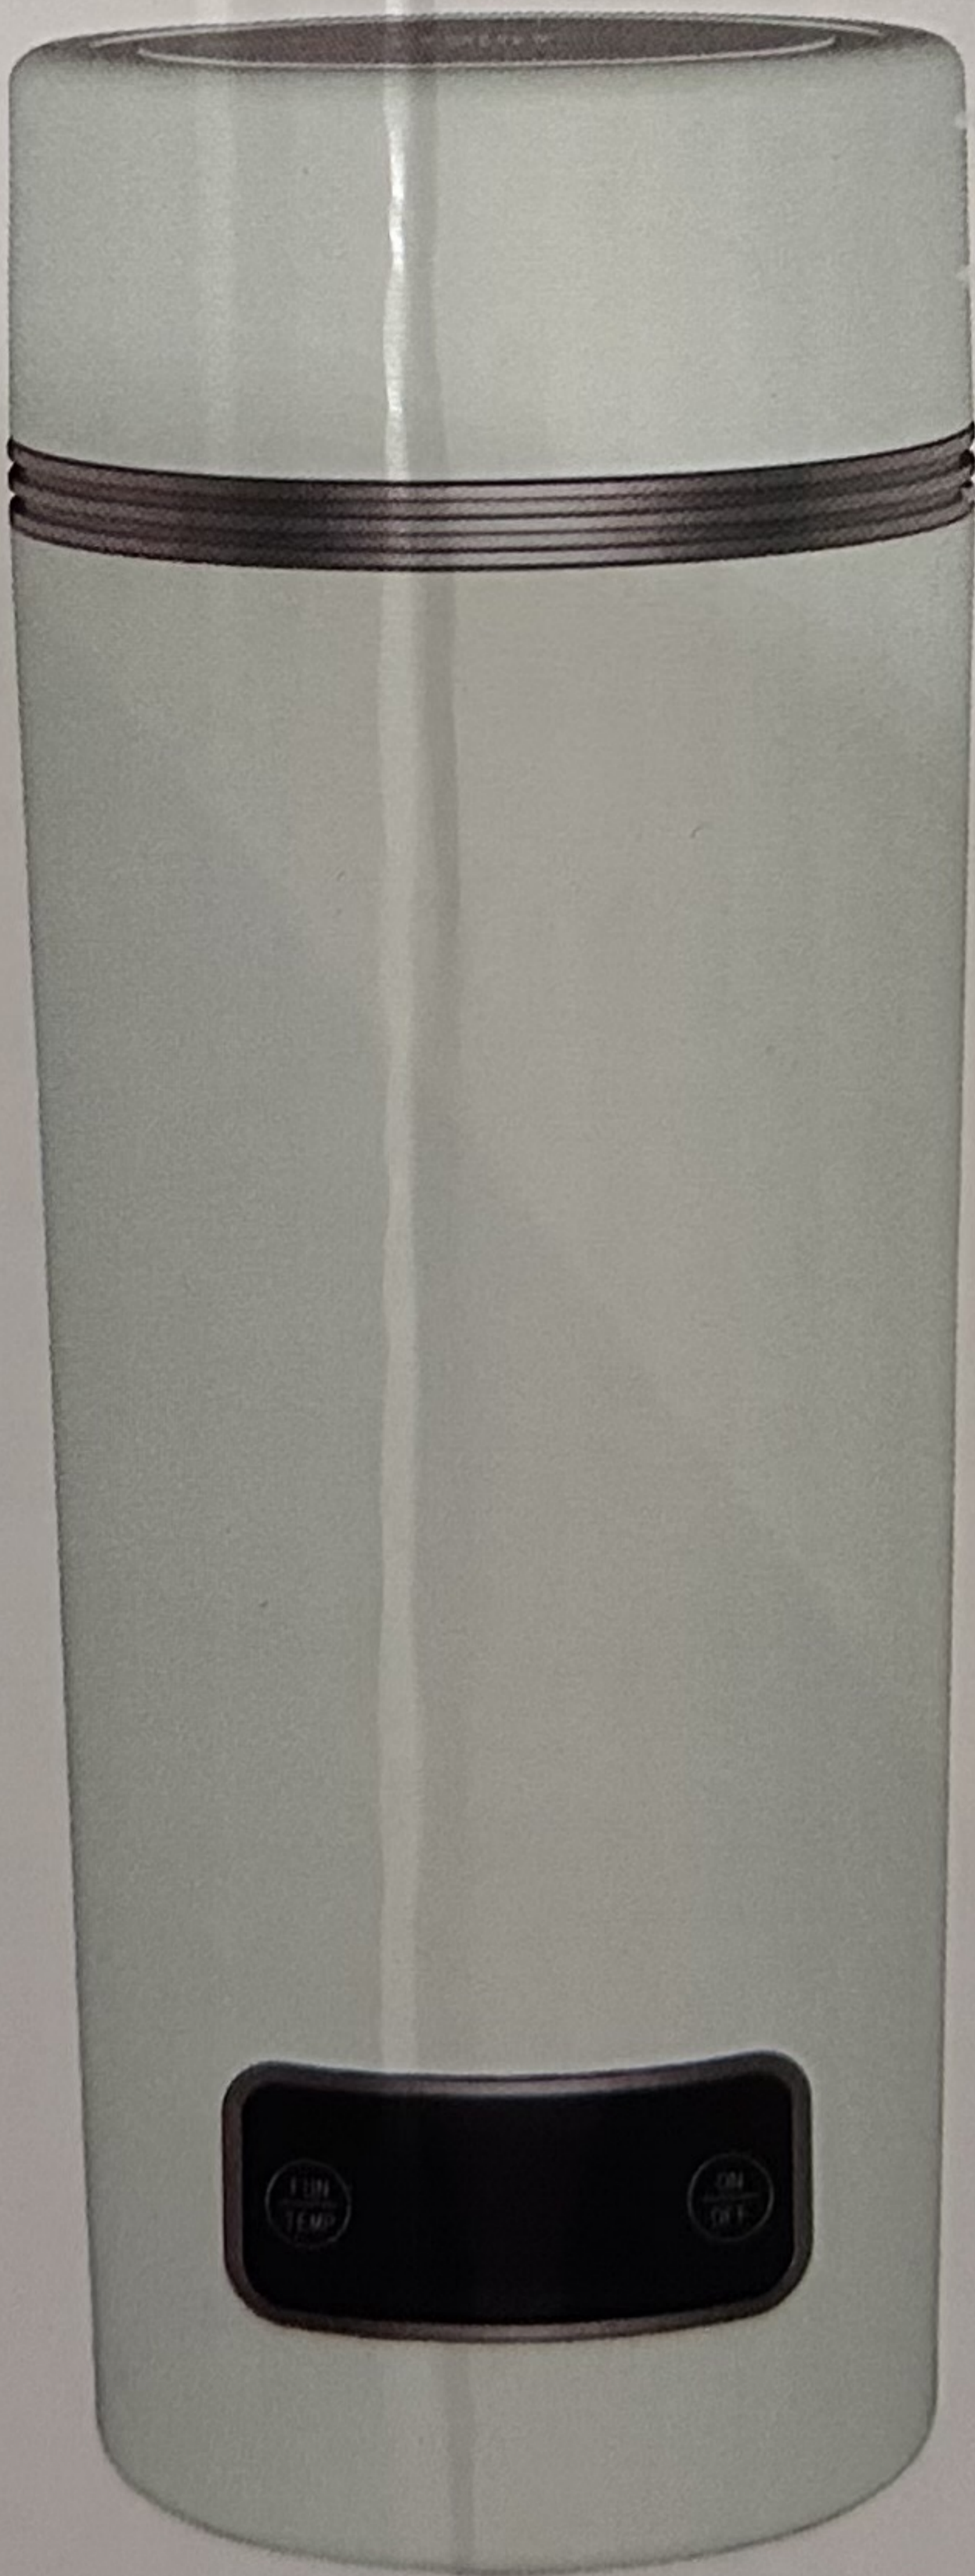

Portable Electric Kettle

PORTABLE KETTLE

Made in China

The picture is for reference only,
the product is subject to the actual product