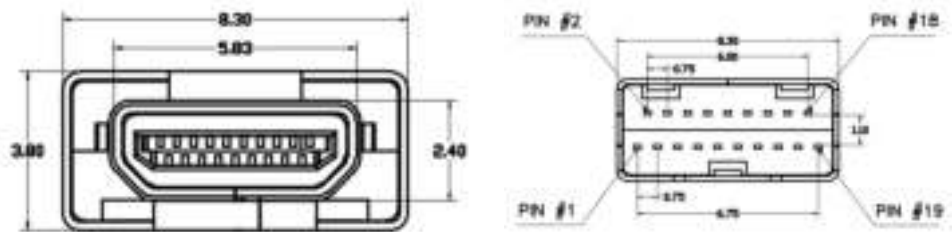

**CAB-20-HFO / CAB-30-HFO / CAB-50-HFO**  
**HDMI Fiber Optic Cables with detachable connector**

Our HDMI Type D Active Hybrid Cable is the most competitive long reach HDMI interconnection solution on the market. The HDMI active Fiber Optic UHD Pluggable HDMI Cable is suited for critical and versatile installations. It supports HDMI Maximum Data Rate 6Gbps (18G bandwidth), flexible and provides full HDMI signal integrity, support up to 100m maximum length, plug and play. With light weight, flexible and ultra-small long-term bending radius (20mm) hybrid cable. plug and play. No external power required.

**FEATURES:**

- 4K@60 18Gbps 4:4:4
- Detachable HDMI connector

**Diagram**

HDMI Type A Pin Assignment

**SPECIFICATIONS:**

HDCP & DDC	HDCP2.2 Fully Support bi-directional EDID and HDCP communication
Video Bandwidth	6 Gbps /x3Channel (max)+ Clock. 6 Gbps /x3Channel (max)+ Clock.
Resolution & Distance	480p, 720p, 1080i and 1080p deep color, 4K@30Hz, 4K@60Hz(4:4:4), 3D Full HD 1920 x 1080
O/E Converter	4 channel 850 nm VCSEL array 4 CH GaAs PD array
Connector Type	HDMI type A, HDMI type D with HDMI D/Female to HDMI A/Male Adaptor
Connector Demension	Type D: 44.2mm x 12.7mm x 7.1mm W, D, H Type A : 48.2mm x 20mm x 10mm W, D, H Pulling Tool: 55.2mm x 17.5mm x 13mm W, D, H
Cable Type	Hybrid type with OM3 fiber and copper wire
Cable Outer Diameter	4.5mm
Jacket Outer Material	PVC/TPU(Custom)
Differential Input	100 ohm (typ)
Power Consumption	250mW (max)