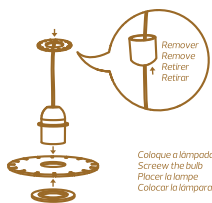

Electrical Specifications

Standard option
Standard bulb E27 Max 60W

Cord length:
ceiling kit 150 cm, table lamp 200 cm,
Floor Lamp Kit 200 cm

Fabric Cable colours:
white, black or red

Cable
H03VVH2-F2x0,75
2,5/6A-250V

Material
Plywood, MDF, MDF Black, Cork

Original S

Spin S

1

2

3

3.3

3.4