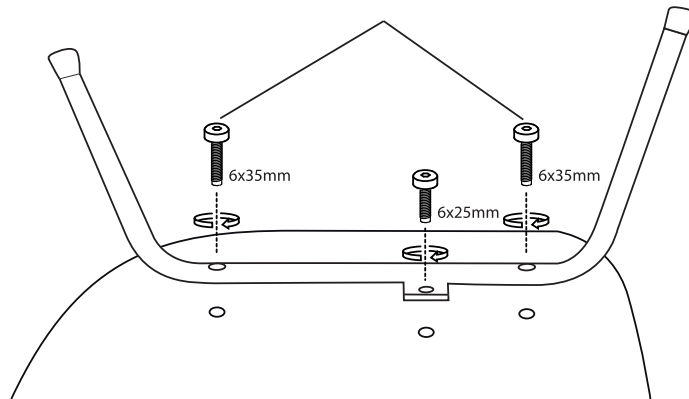

VOGUE

armchair

①

+ 1x

+ 2x

+ 1x

+ 4x 6x35mm

+ 2x 6x25mm

②

③

START
360° x 4 ~ 5

④

MAX

⑤