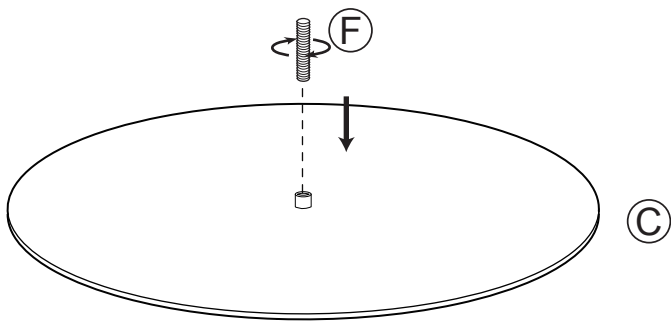

# Assembly instructions

ZUIVER<sup>o</sup>

2300219 COFFEE TABLE SNOW BRUSHED SATIN

2300220 COFFEE TABLE SNOW BRUSHED BRASS

1

2

3

4