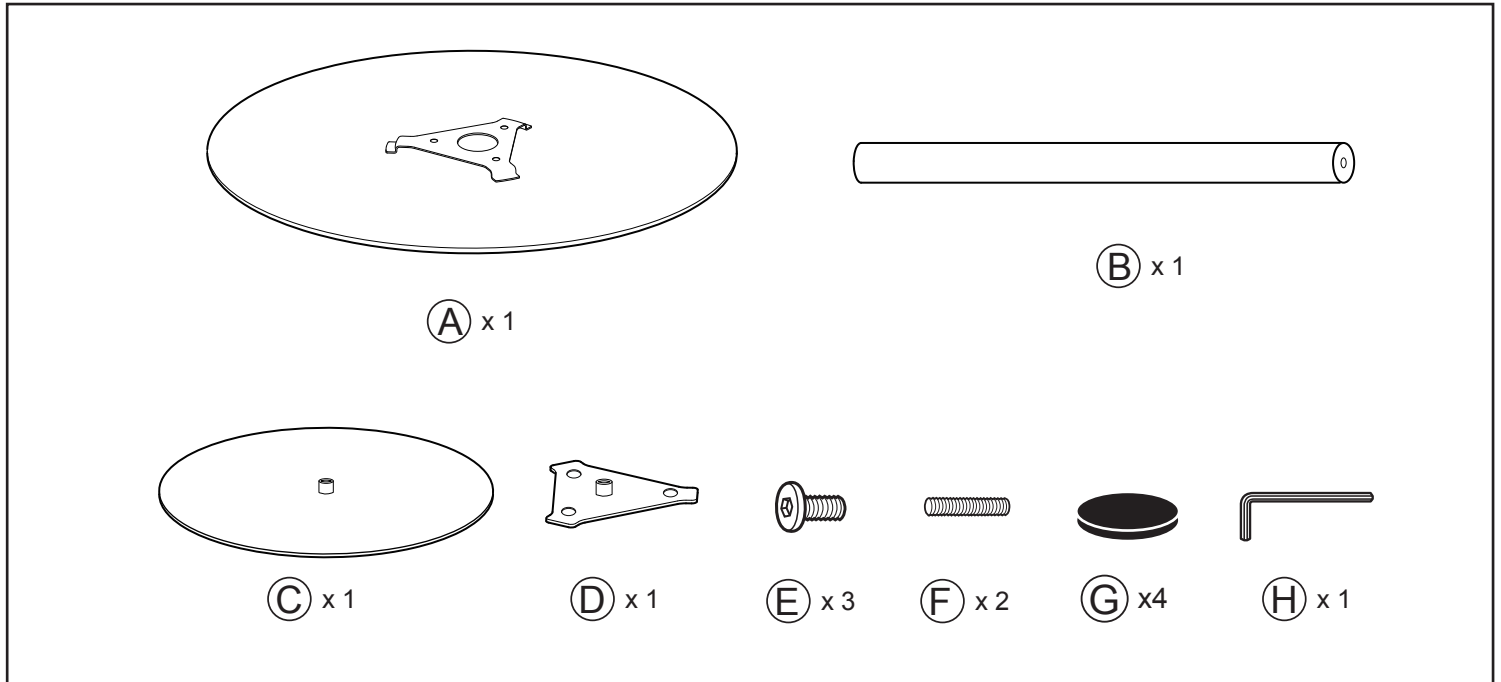

# Assembly instructions

ZUIVER<sup>o</sup>

2300219 COFFEE TABLE SNOW BRUSHED SATIN

2300220 COFFEE TABLE SNOW BRUSHED BRASS

1

2

3

4