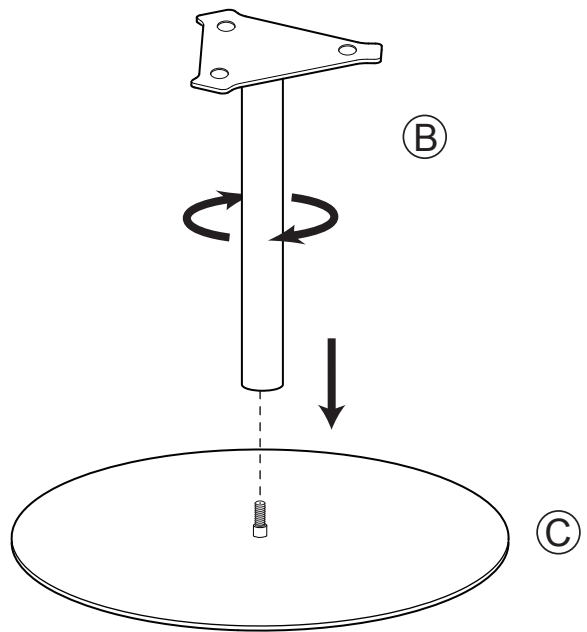

# Assembly instructions

ZUIVER<sup>o</sup>

2300219 COFFEE TABLE SNOW BRUSHED SATIN

2300220 COFFEE TABLE SNOW BRUSHED BRASS

1

2

3

4