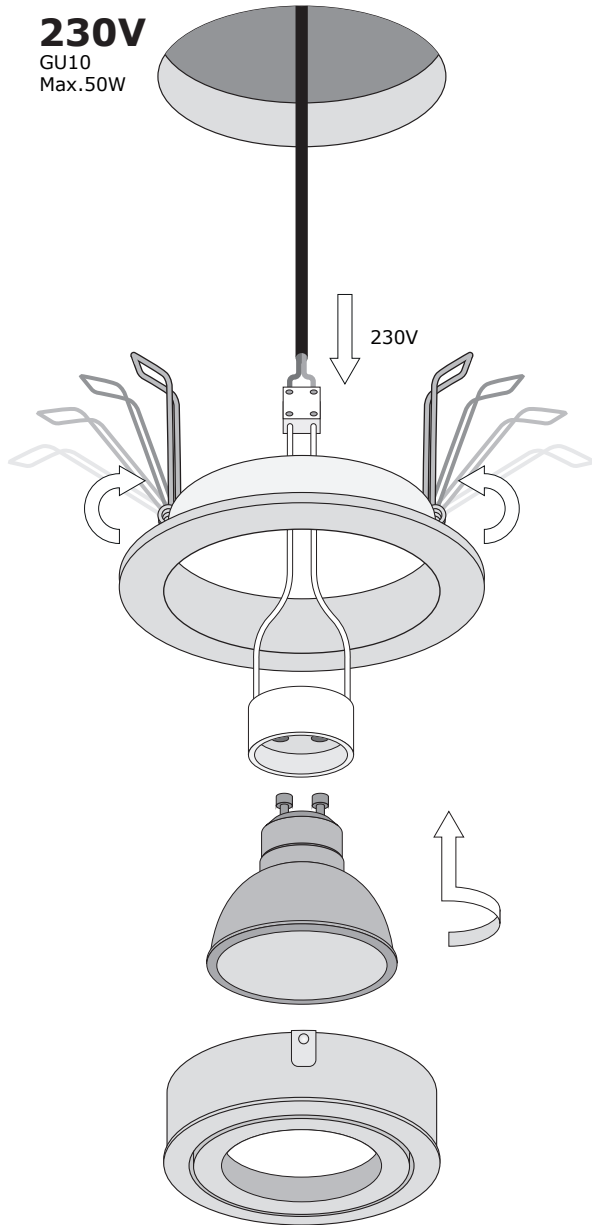

# Installation Manual

Torino (square) and Modena (round)

3

**230V**  
GU10  
Max.50W

**12V**  
GU5.3  
Max.50W  
Output 12V  
AC/DC

4