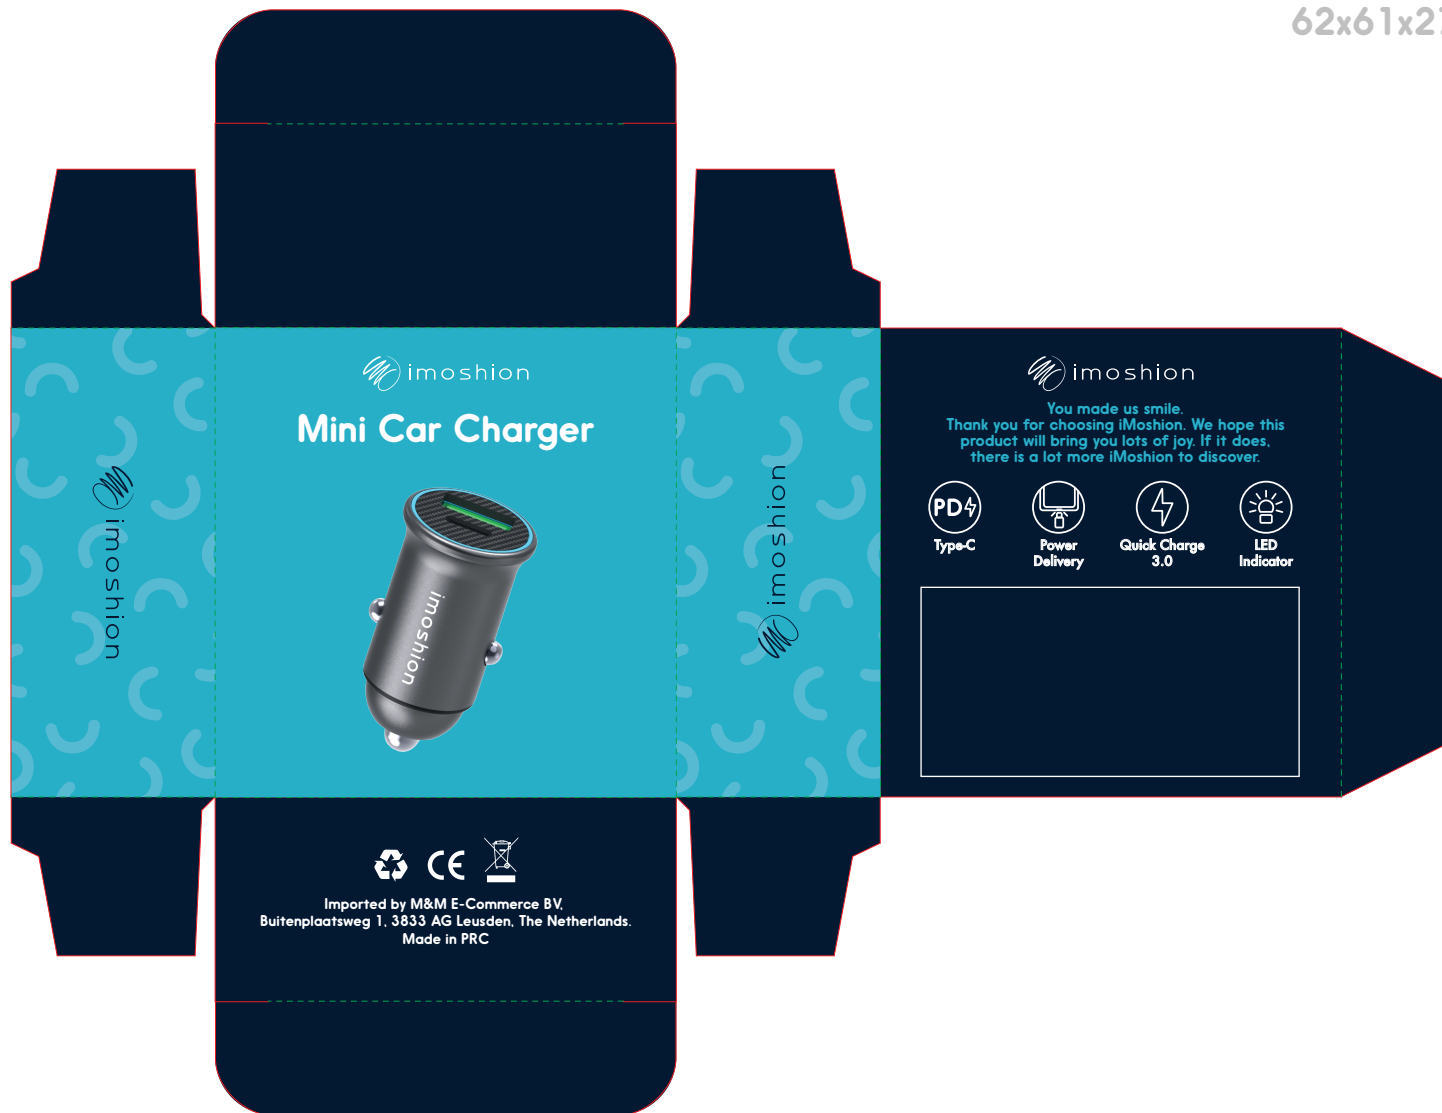

Mini Autolader  
62x61x27mm

 iMoshion

## Mini Car Charger

 iMoshion

iMoshion  

 iMoshion

You made us smile.  
Thank you for choosing iMoshion. We hope this product will bring you lots of joy. If it does, there is a lot more iMoshion to discover.

Type-C

Power  
Delivery

Quick Charge  
3.0

LED  
Indicator

Imported by M&M E-Commerce BV,  
Buitenplaatsweg 1, 3833 AG Leusden, The Netherlands.  
Made in PRC

Mini Autolader  
62x61x27mm