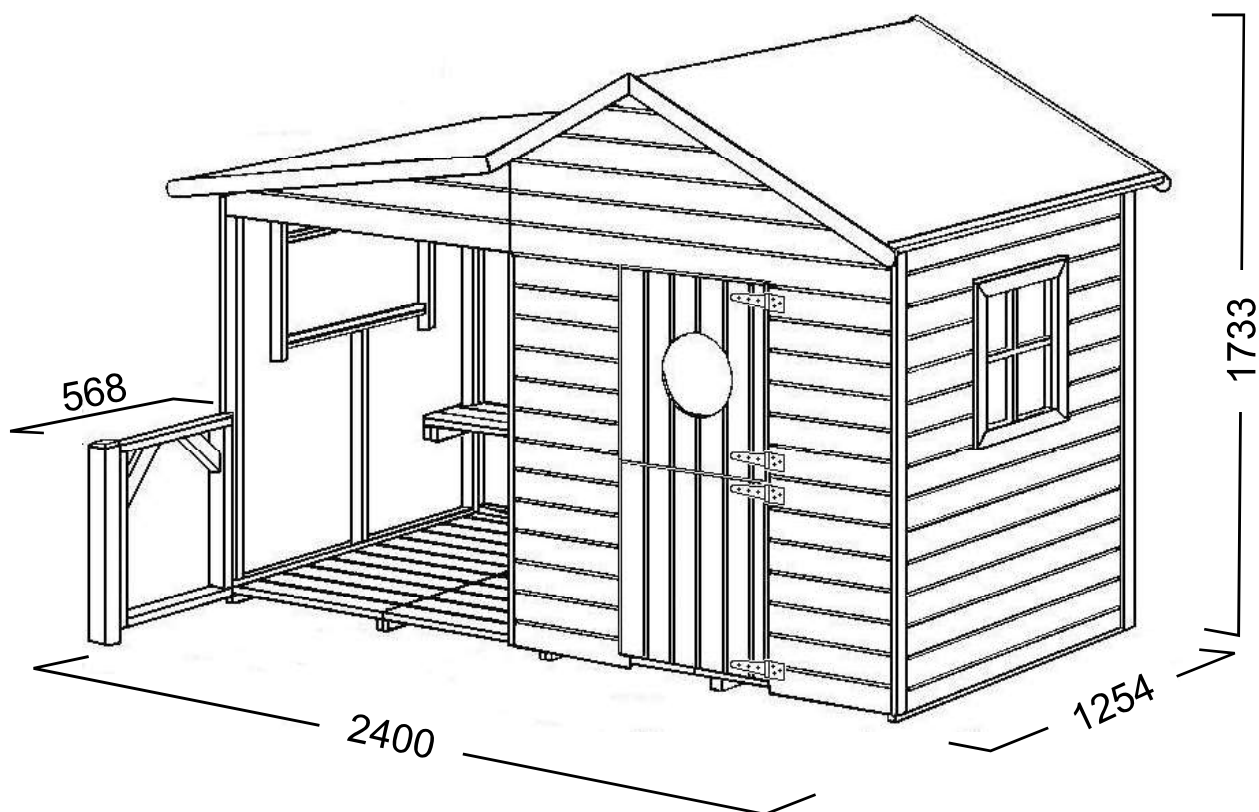

Wooden house ● Das Gartenhaus ● Houten speelhuis

MAILAND

PG-Kinderspielhaus Mailand, Kiefer, KDI / ART.NR: 1377

EAN: 8718868713773

Warning!
Not suitable for children
under 36 months. Risk
of fall and injury of the
user