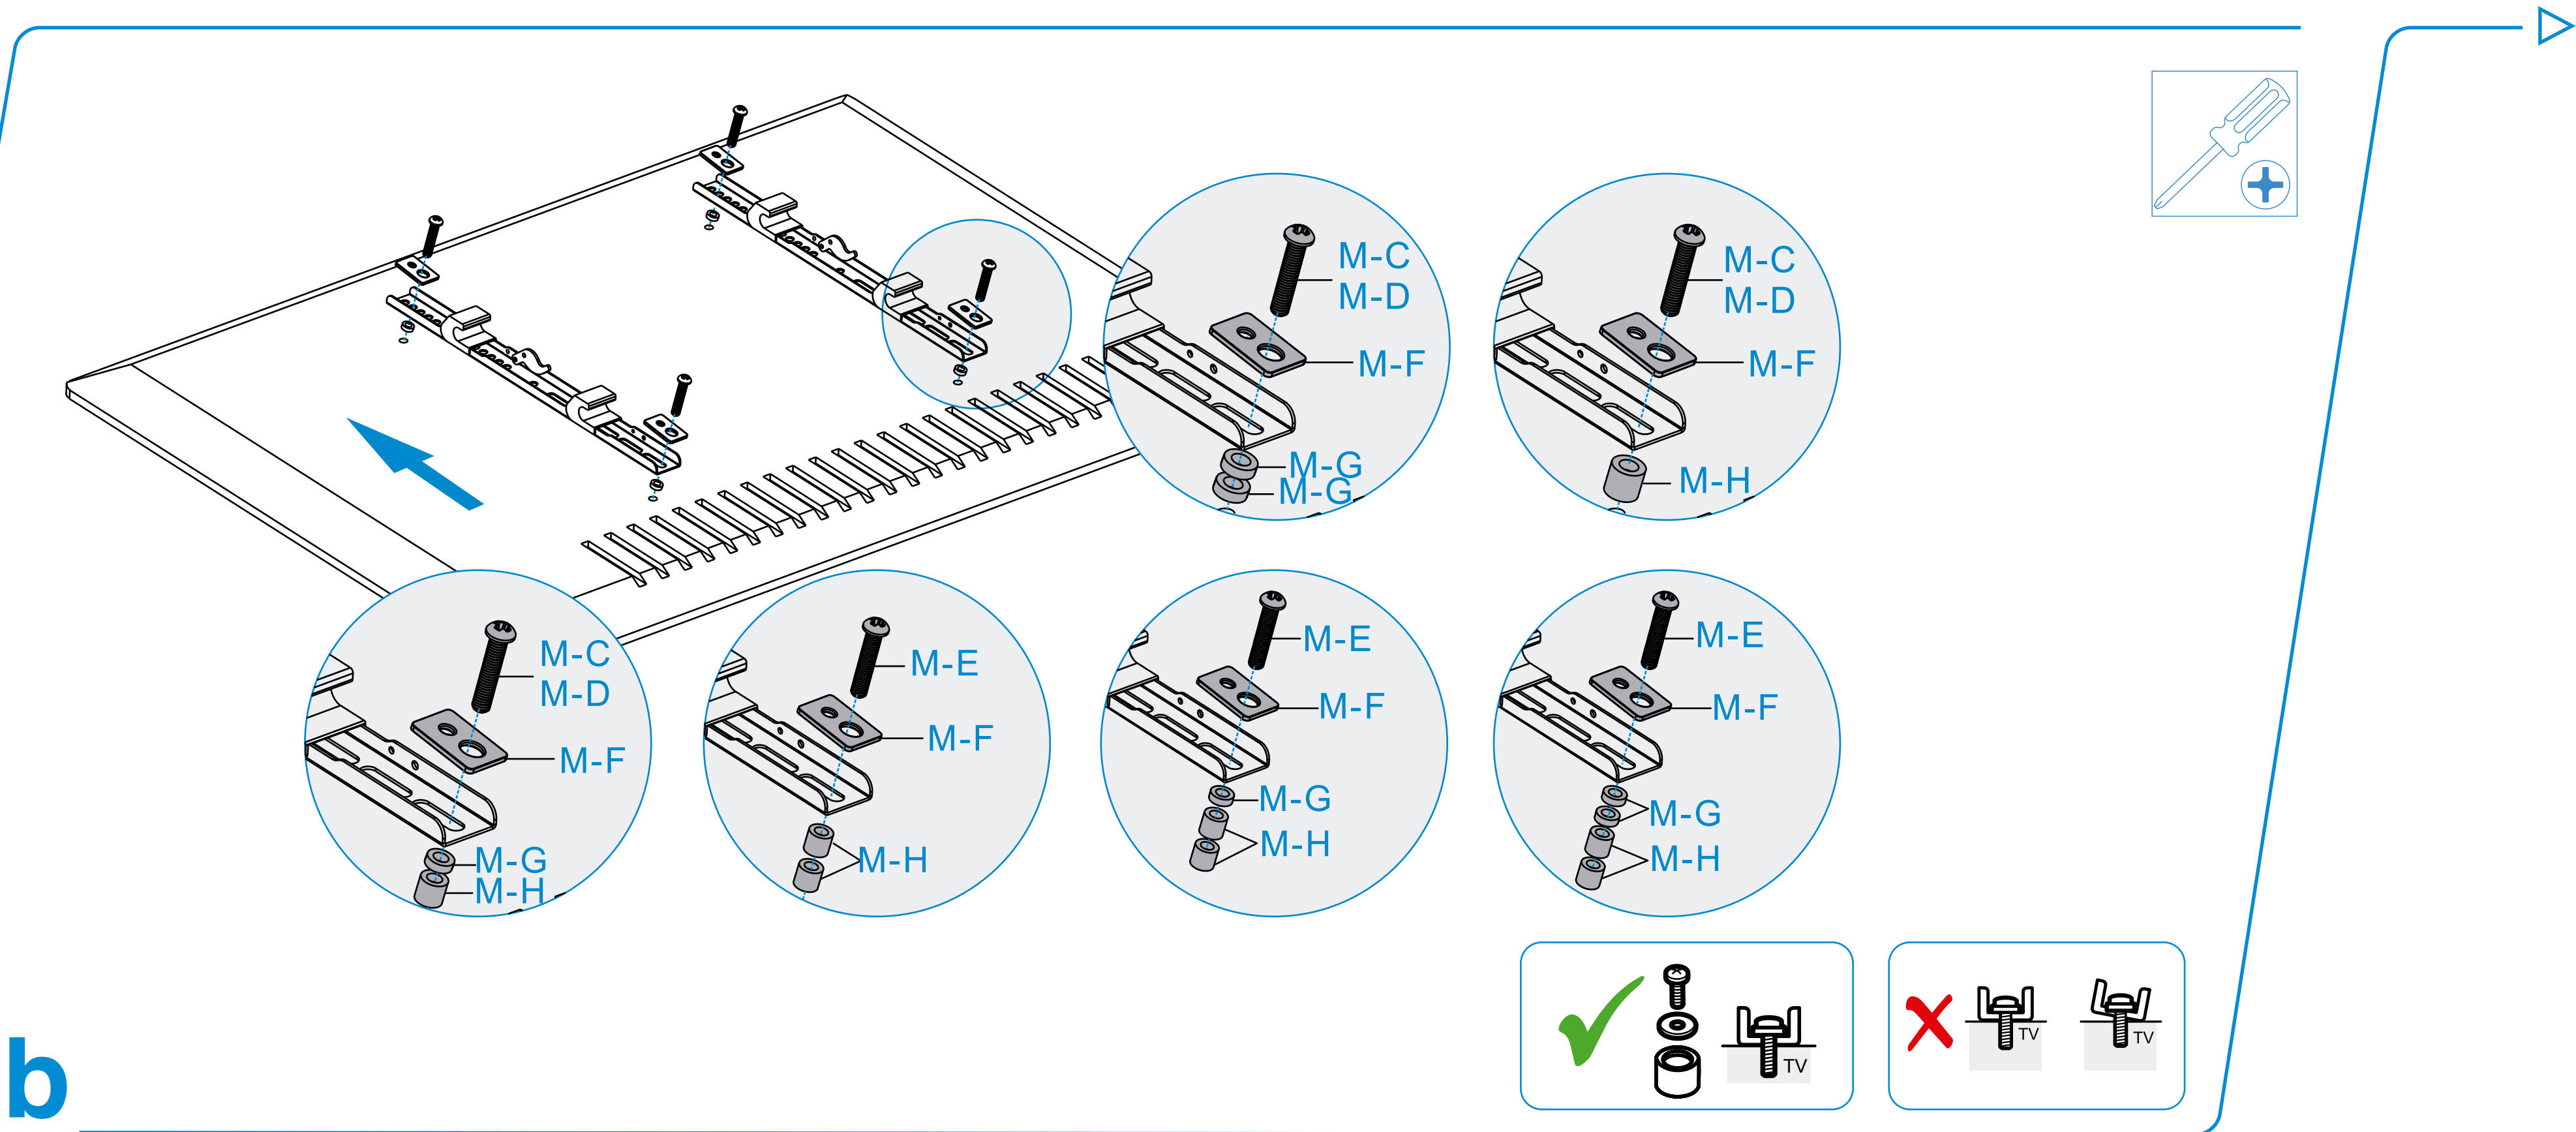

- Use with products heavier than the rated weights indicated may result in instability causing possible injury.
- Mounts must be attached as specified in assembly instructions. Improper installation may result in damage or serious personal injury.
- Safety gear and proper tools must be used. This products should only be installed by professionals.
- This product is designed to be installed on wood stud walls, solid concrete walls or brick walls.
- Make sure that the supporting surface will safely support the combined weight of the equipment and all attached hardware and components.
- Use the mounting screws provided and DO NOT OVER-TIGHTEN.
- This product contains small items that could be a choking hazard if swallowed. Keep these items away from children.
- This product is intended for indoor use only. Using this product outdoors could lead to product failure and personal injury.
- Please refer to the product warranty [here](#).

Installation

Installation

1b

Installation

2a

Installation

2b

Installation