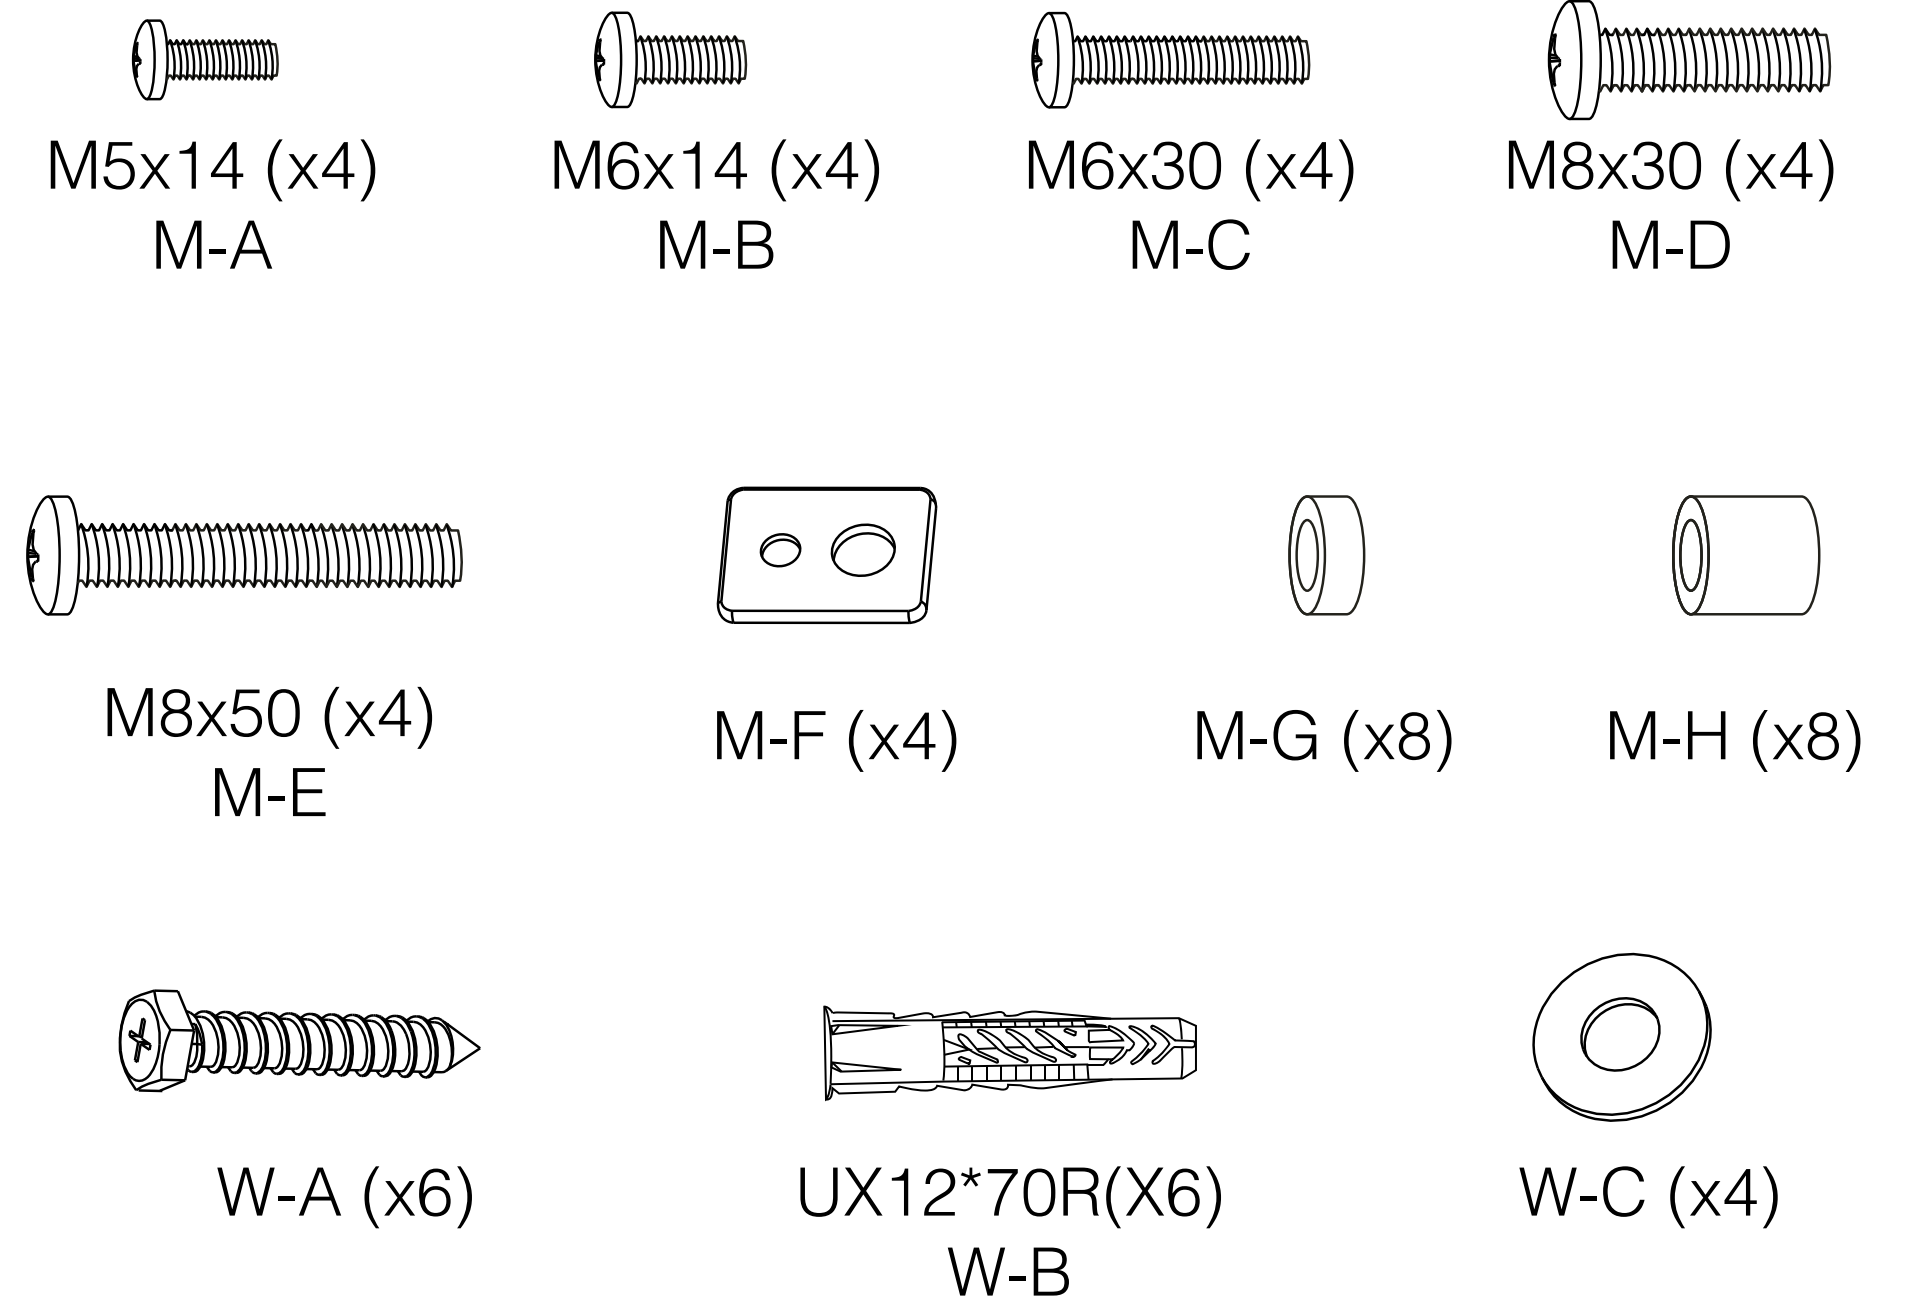

LP3790TN-B

User manual

WALL MOUNT FOR SCREENS

VESA: 200x200, 300x300, 400x200, 400x400,
600x400 800x400

43"-90" |  75kg

Content

Necessary tools

Lápiz

Destornillador

Taladro

Llave de
carraca

*Required tools (not included)

Before starting installation

- Read the user manual, if you have any questions regarding instructions or warnings, please contact your local distributor.
- Ensure that you have received all parts according to the component checklist prior to installation. If any parts are missing or faulty, telephone your local distributor for a replacement.