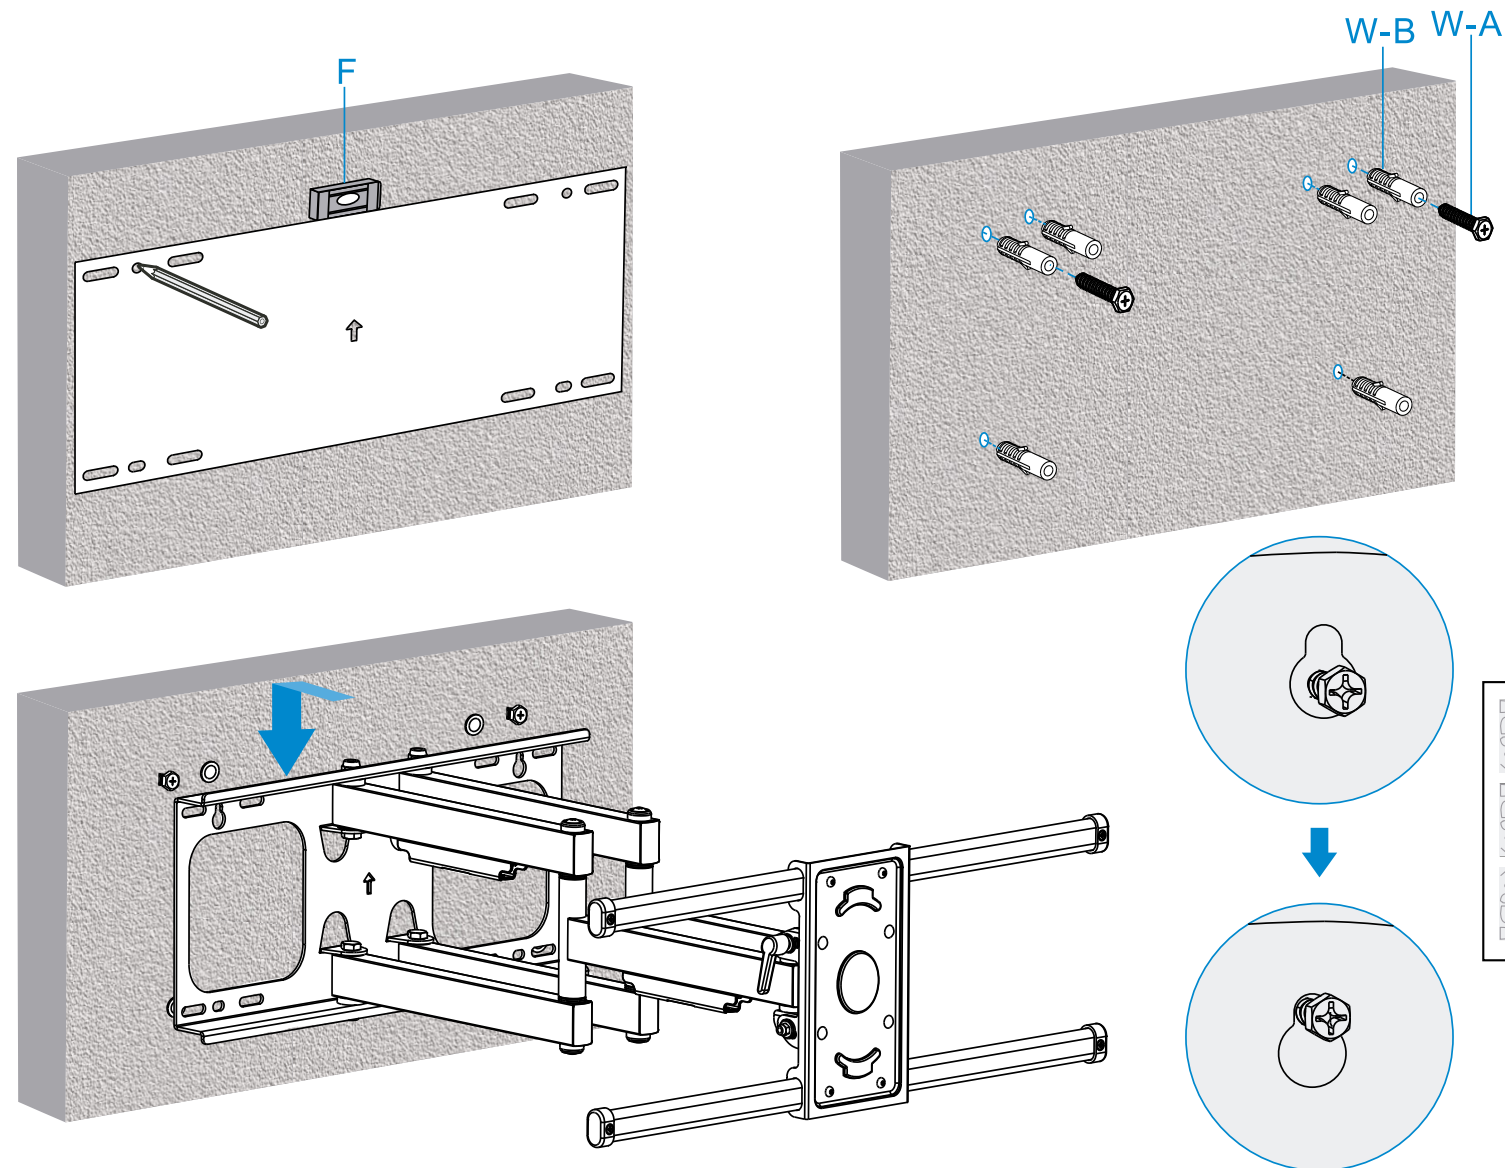

Installation

1b