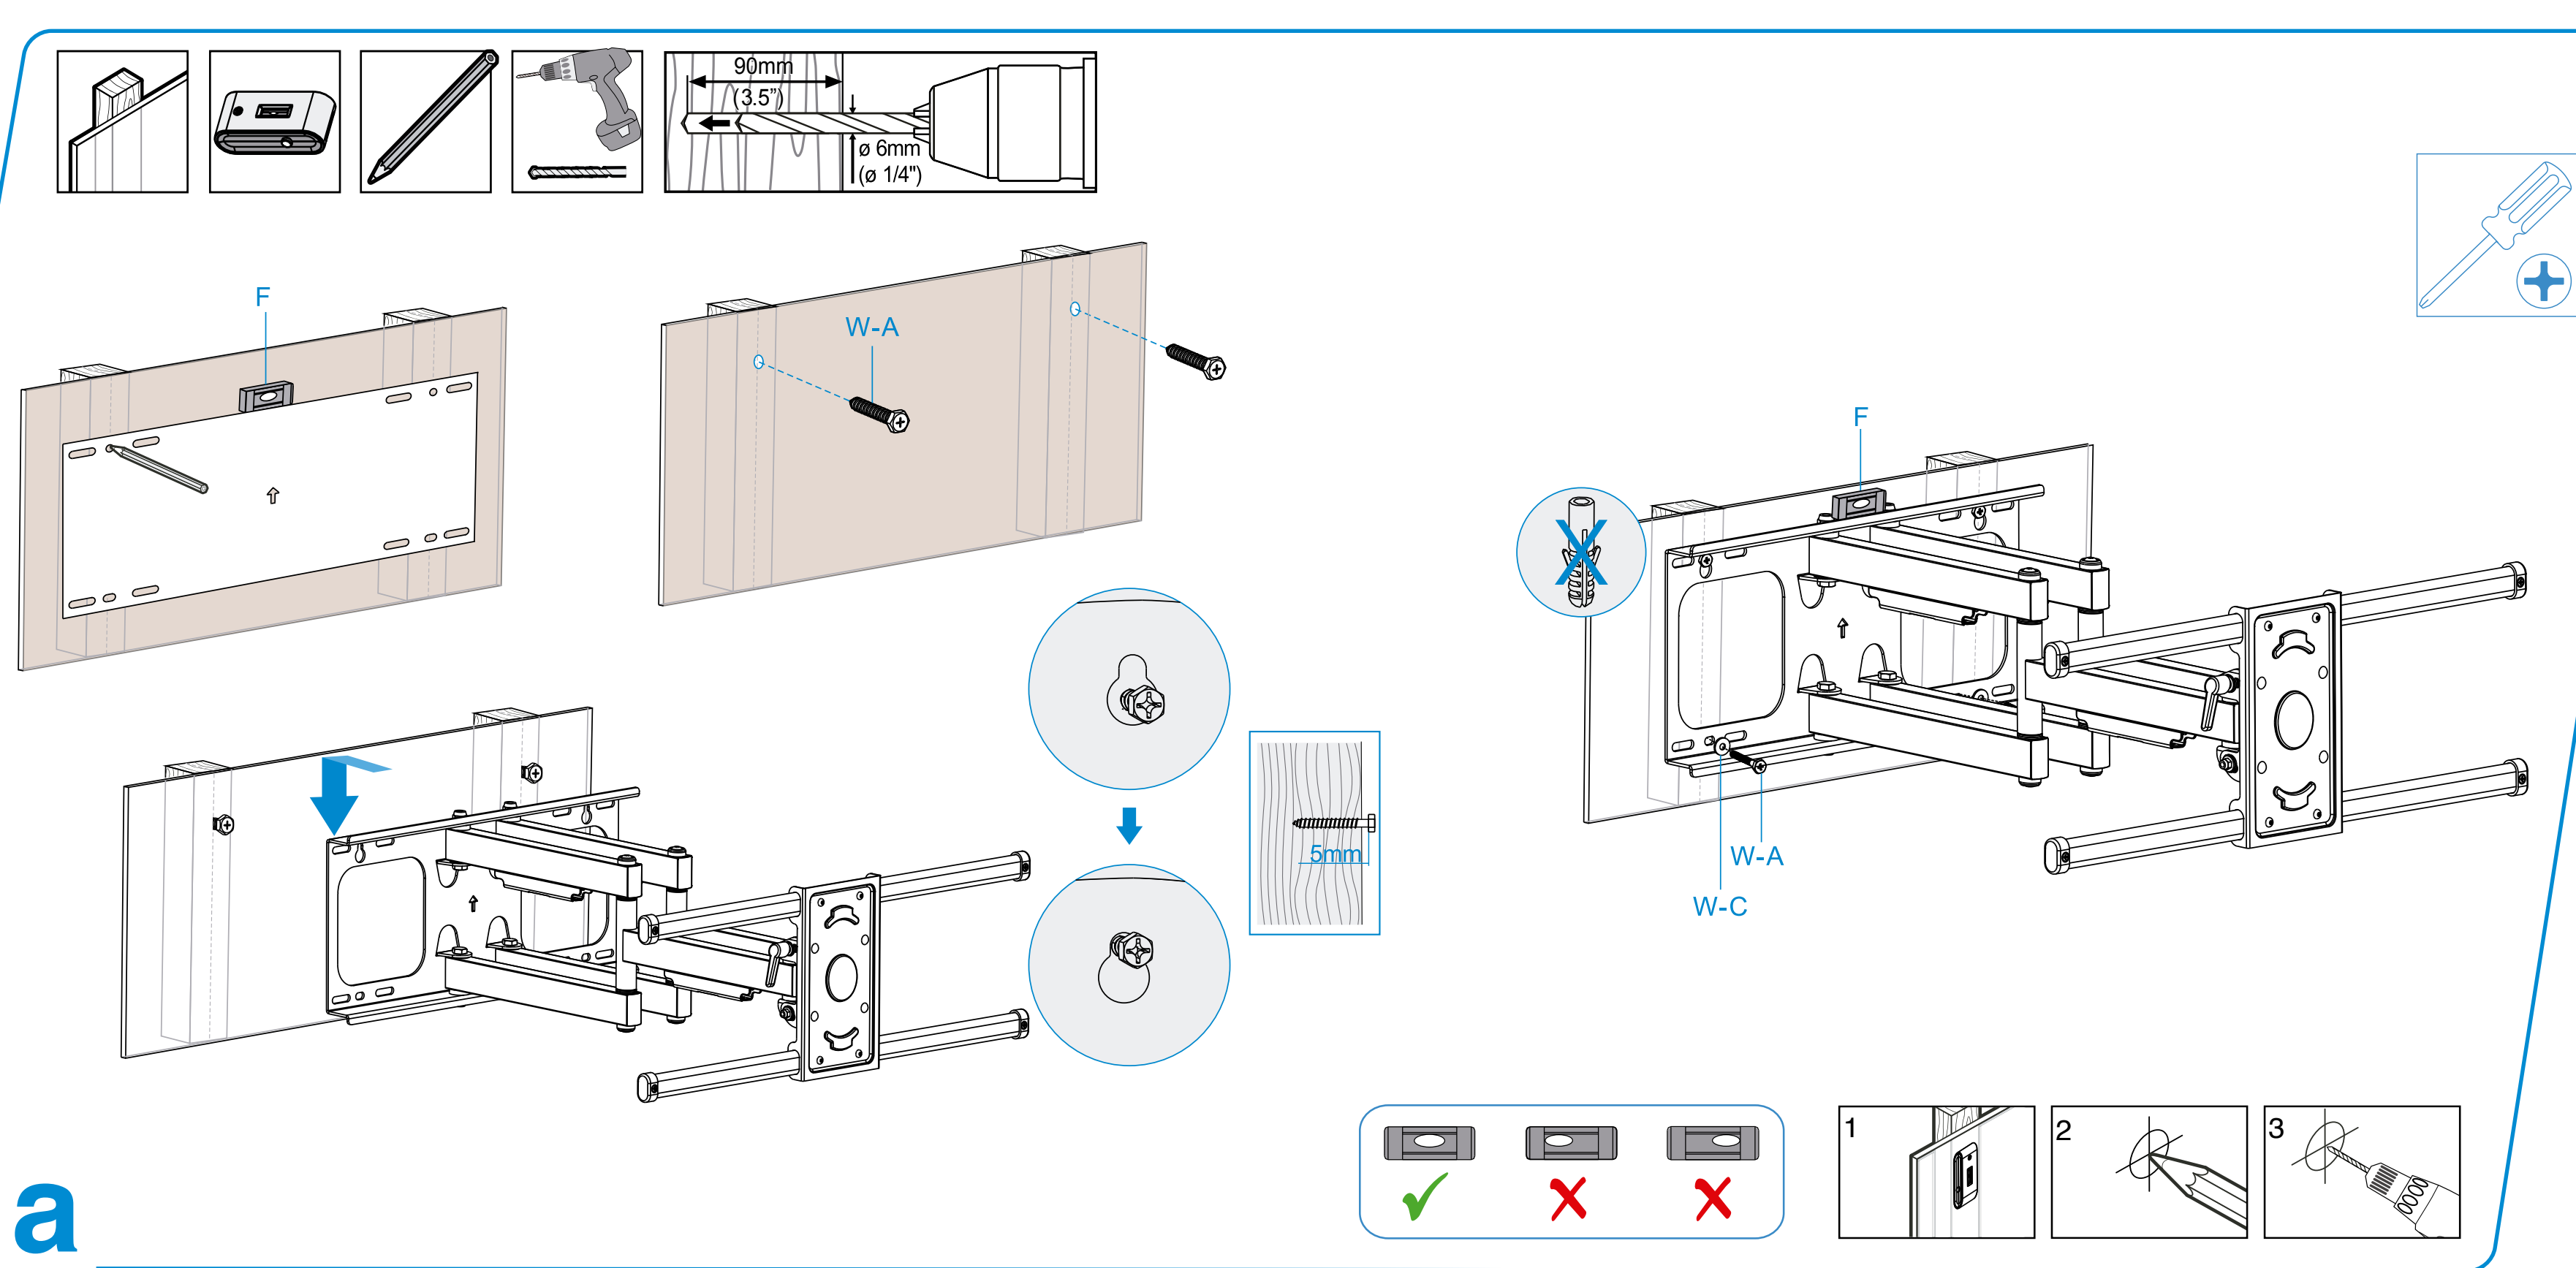

Installation