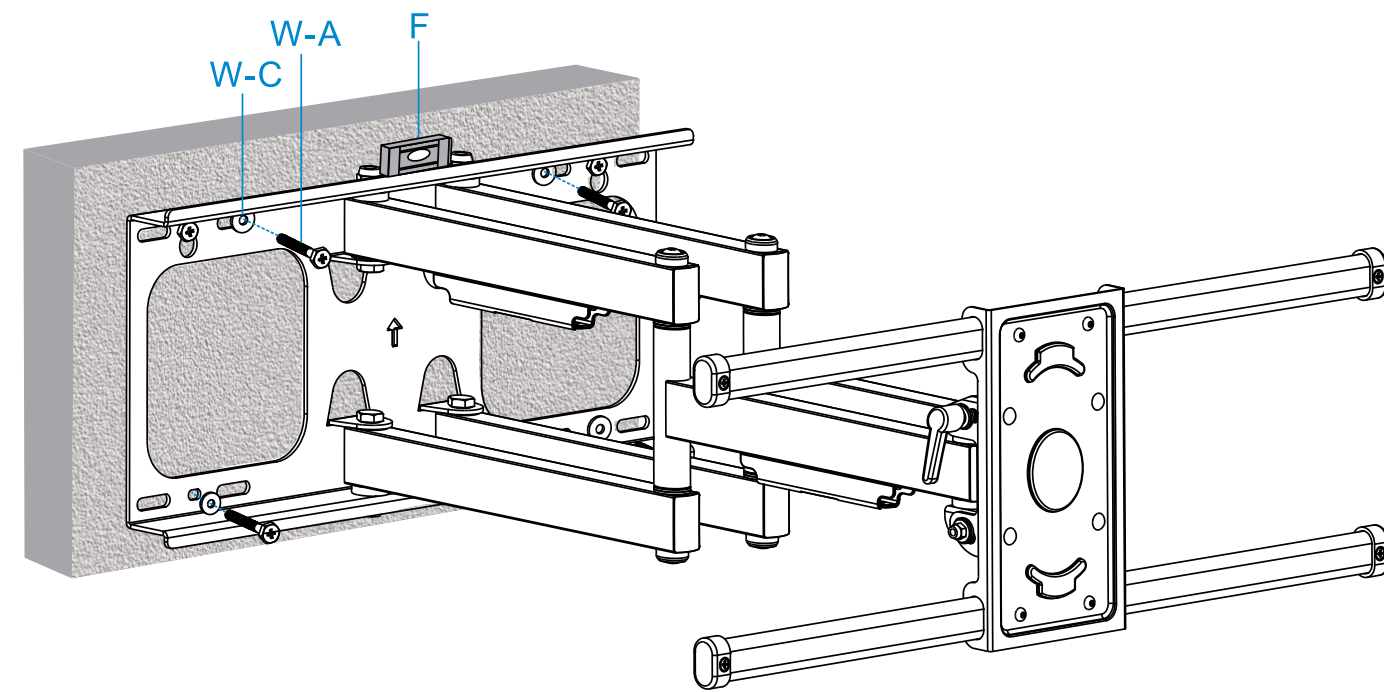

Installation

1b