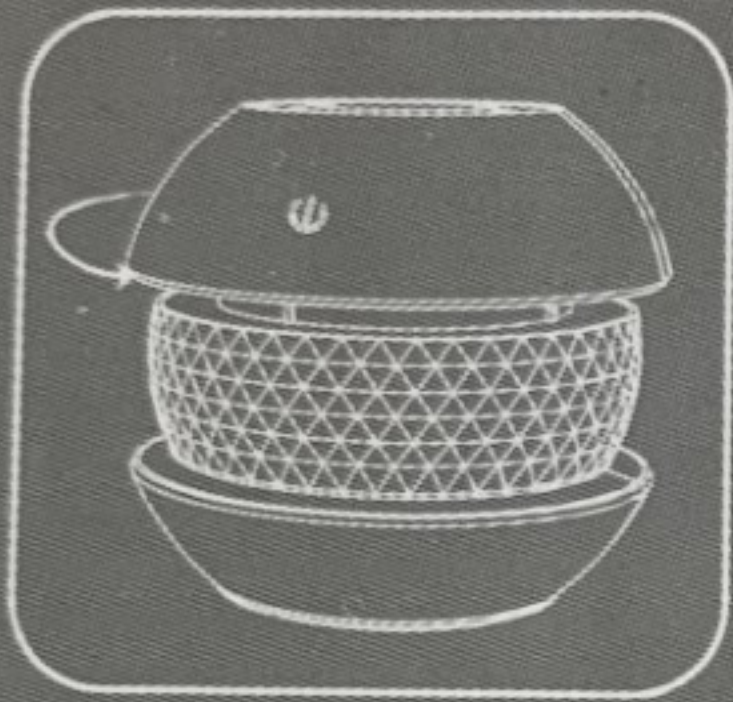

STEP SHOW

1

2

3

4

1. turn counterclockwise and unscrew cap of bottle.

2. Add appropriate amount water

3. Turn clockwise and tighten the top cover