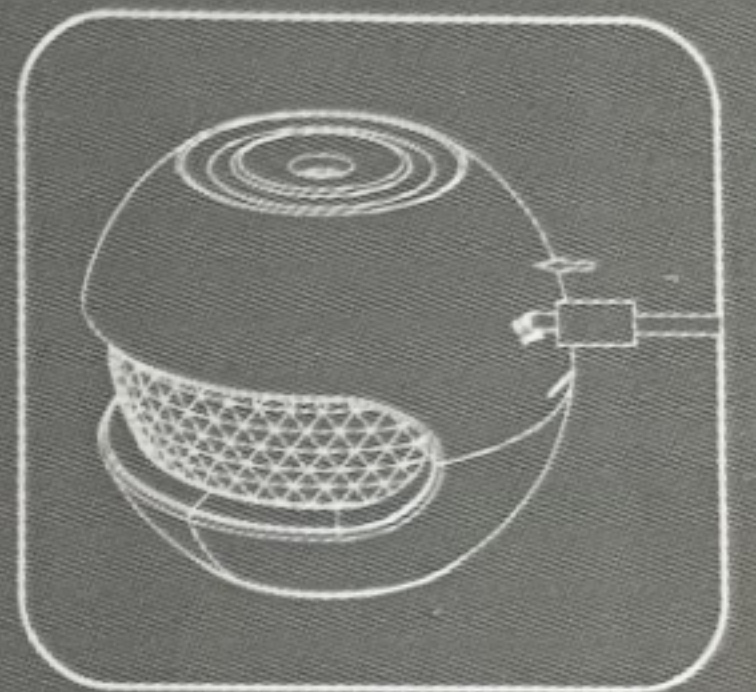

STEP SHOW

1

2

3

4

1. turn counterclockwise and unscrew cap of bottle.

2. Add appropriate amount water

3. Turn clockwise and tighten the top cover