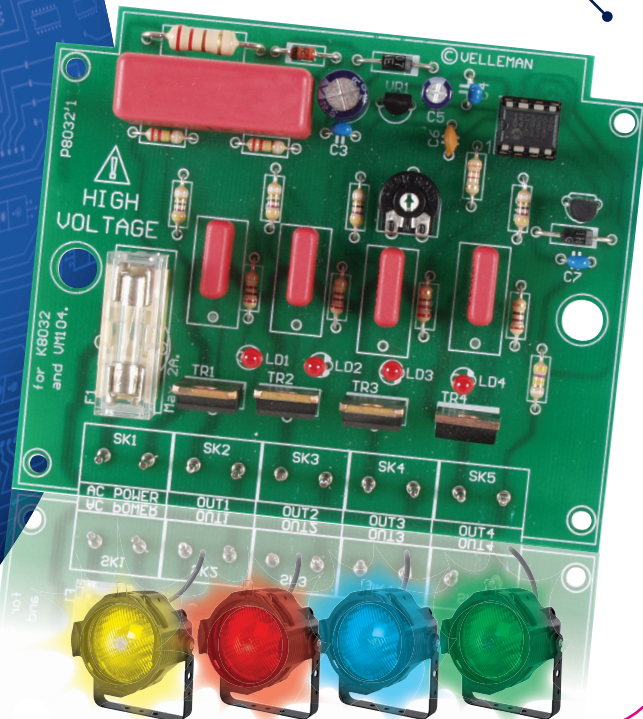

velleman^{HIGH-Q} 

4 CHANNEL RUNNING LIGHT

FR CHENILLARD À 4 CANAUX
 NL 4-KANAALS LOOPLICHT
 DE LAUFLICHT
 ES RUNNING LIGHT DE 4 CANALES

110 to 240Vac

AC POWER

450W (240Vac)
/ 230W (115Vac)

MAX. LOAD/ CHANNEL

0.2 ... 3Hz

ADJUSTABLE SPEED

SOLDERING REQUIRED

DIFFICULTY

WWW.VELLEMANPROJECTS.EU

K8032

Developed and made in the EU

Velleman NV • Legen Heirweg 33 • B-9890 Gavere • Belgium

 velleman
 4 CHANNEL
 RUNNING LIGHT

UPC

EAN