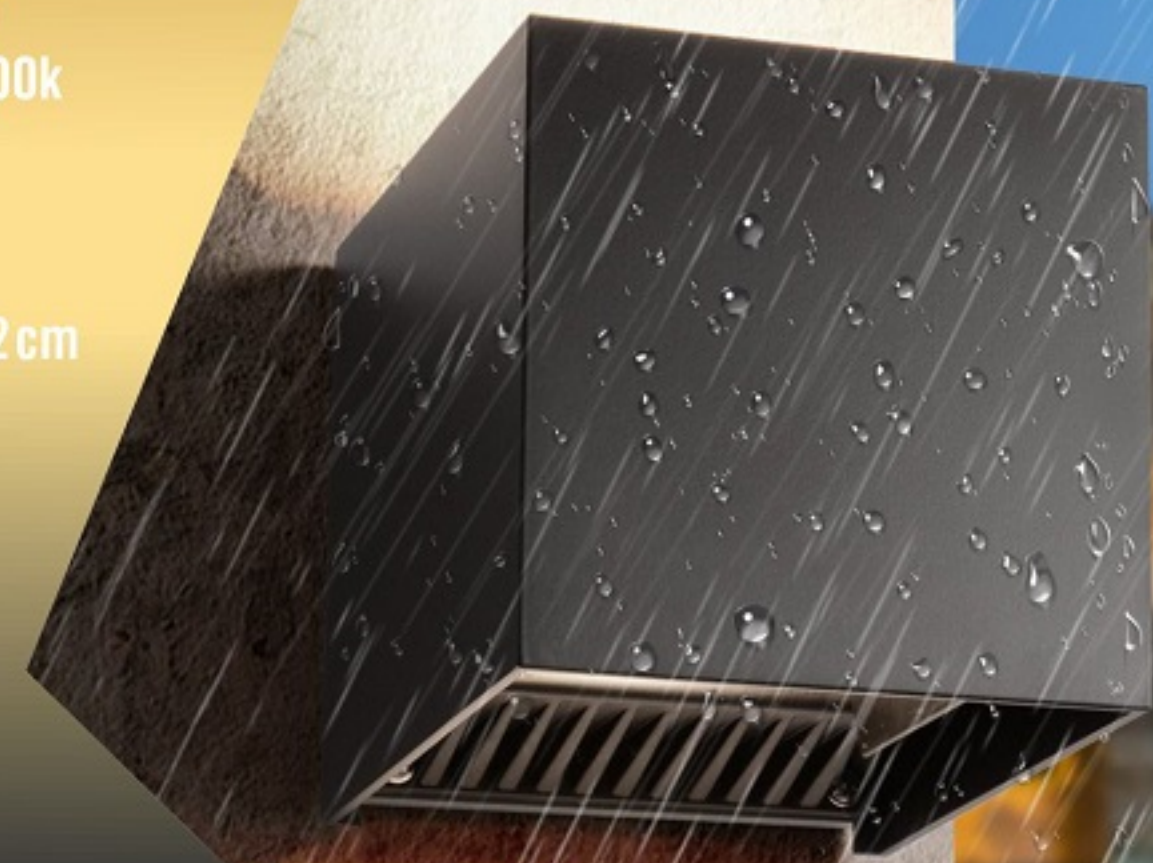

# 130x130x130mm

## LUMINIZE

- ✔ Energy consumption: F
- ✔ Color temperature: 2700k
- ✔ Wattage: 12W
- ✔ Material: Aluminum
- ✔ Product Size: 12x12x12 cm
- ✔ Style: Modern
- ✔ Shape: Square
- ✔ IP rate: IP65

**LED**

## LUMINIZE

- ✔ Energy consumption: F
- ✔ Color temperature: 2700k
- ✔ Wattage: 12W
- ✔ Material: Aluminum
- ✔ Product Size: 12x12x12 cm
- ✔ Style: Modern
- ✔ Shape: Square
- ✔ IP rate: IP65

Imported by G&G webshops  
Ter steeghe ring 85  
3331LX Zwijndrecht  
085-1304280