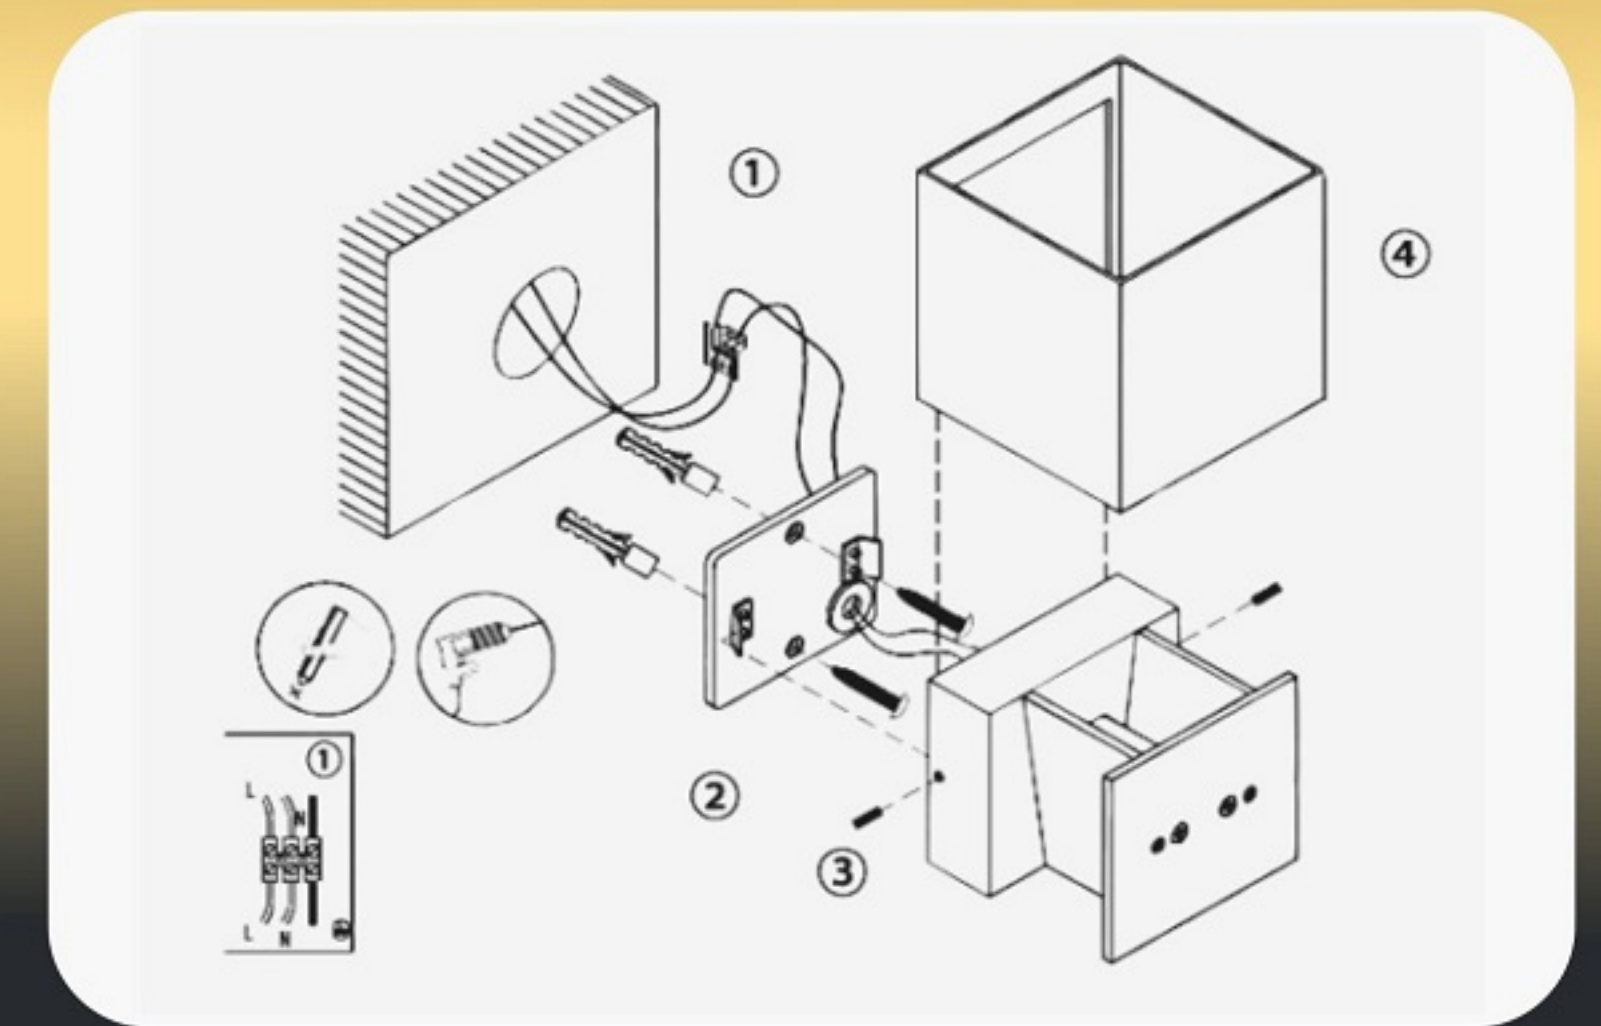

Day And Night
LUMINIZE

130x130x130mm

LUMINIZE

- ✔ Energy consumption: F
- ✔ Color temperature: 2700k
- ✔ Wattage: 12W
- ✔ Material: Aluminum
- ✔ Product Size: 12x12x12 cm
- ✔ Style: Modern
- ✔ Shape: Square
- ✔ IP rate: IP65

LED

LUMINIZE

- ✔ Energy consumption: F
- ✔ Color temperature: 2700k
- ✔ Wattage: 12W
- ✔ Material: Aluminum
- ✔ Product Size: 12x12x12 cm
- ✔ Style: Modern
- ✔ Shape: Square
- ✔ IP rate: IP65

Imported by G&G webshops
Ter steeghe ring 85
3331LX Zwijndrecht
085-1304280

Buitenlamp met dag en nacht sensor - ...cm - LED LVB

LED

LUMINIZE

IP65 **FC RoHS**