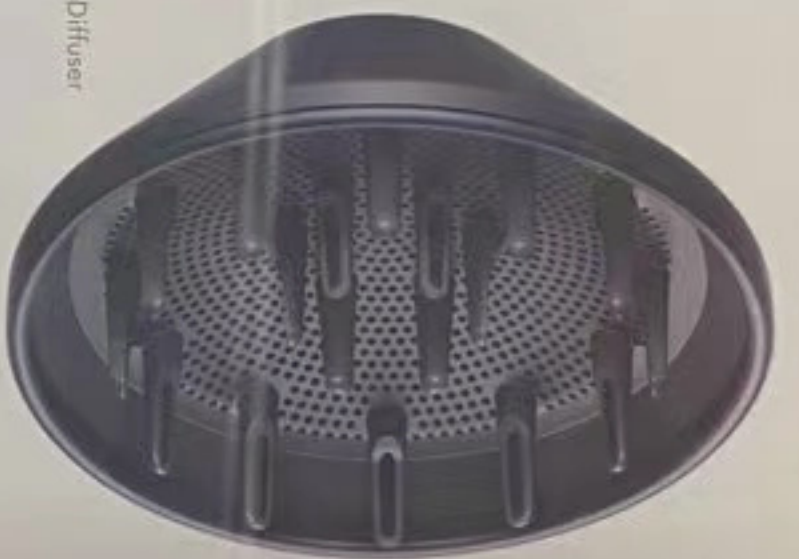

Styling concentrator

Smoothing nozzle

Diffuser

Gentle air attachment

dyson supersonic

Fast drying. No extreme heat.
Engineered for different hair types.
Helps protect natural shine
Smooth, controlled styling
Re-engineered styling attachments