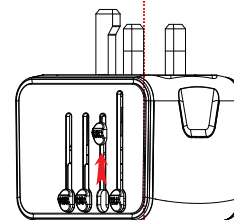

United Kingdom

Push UK button out, used in UK/Singapore/Malaysia/Kenya Hongkong

Waste electrical products should not be disposed of with household waste. Please recycle where facilities exist. Check with your Local Authority for recycling advice.

This device complies with part 15 of the FCC Rules. Operation is subject to the following two conditions:
(1) This device may not cause harmful interference, and
(2) this device must accept any interference received, including interference that may cause undesired operation.

This adaptor does not convert voltage!
Made in China

Cautions:

- Before use, Please read this instruction carefully! This product does not convert voltage (AC-AC), in order to avoid possible damage to your device or other safety hazards, please make sure the power outlet you intend to use has the proper voltage to run your device BEFORE using this adapter.
- Each country has its own regulations regarding the use of travel adapters, please check in each country before use.
- No grounding, this product is for use with unearthed or doubleinsulated appliances only.
- Covers more than 150 countries with US/EU/UK/AU plugs.
- Built-in safety shutters protect users from the direct touch of the live parts on the socket outlet.
- Only one plug-type can be used at one time, other plug-pins are locked automatically.

折线 (3)

折线 (4)

文档制作:

参数确认:

英文确认:

跟单确认: