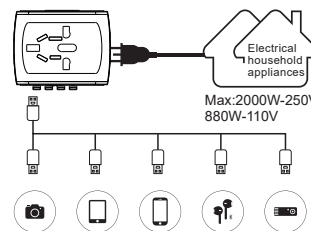

Note: This product may work with certain high power appliances such as hair dryers max 2000W.

Max.2000w

Check your appliance label to see if it requires less than 8A.

折线 (2)