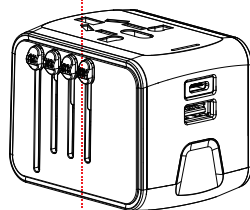

199-U/199-PD/199-3U-T/199-4U 通用说明书

Size:192x192mm 128克铜板纸 四色印刷

Instructions

SL-199-PD

Model	SL-199-2U	SL-199-PD	SL-199-4U	SL-199-3U-T
Type-C Output	/	PD 5V = 3A/9V = 2.22A/12V = 1.67A	/	5V=3A
USB-A Output	5V=2.4A	QC 5V = 3A/9V= 2A/12V = 1.5A		5V=2.4A
USB Output (Total)	5V=2.4A	5V=3A		5V=3.4A
Max Power	250V~8A/2000W 110V~8A/880W			
Input	100-250V~ 50/60Hz 0.6A			
Dimension	54.3mm*52.6mm*67.3mm			

折线 (1)

Europe

Push EU button out, used in Finland/Germany/Denmark France/Norway/Poland

USA

Push USA button out, used in USA/Canada/Mexico/Columbia Panama/Japan

Note: This product may work with certain high power appliances such as hair dryers max 2000W.

Max.2000w

Check your appliance label to see if it requires less than 8A.

折线 (2)

Australia / New Zealand

Push AUS button out, used in China/Australia/Argentina Fiji/New Zealand

United Kingdom

Push UK button out, used in UK/Singapore/Malaysia/Kenya Hongkong

Waste electrical products should not be disposed of with household waste. Please recycle where facilities exist. Check with your Local Authority for recycling advice.

This device complies with part 15 of the FCC Rules. Operation is subject to the following two conditions:
(1) This device may not cause harmful interference, and
(2) this device must accept any interference received, including interference that may cause undesired operation.

This adaptor does not convert voltage!
Made in China

Cautions: