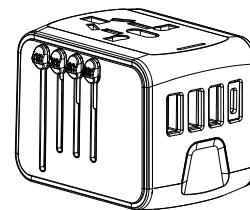

SL-199-3U-T

Model	SL-199-2U	SL-199-PD	SL-199-4U	SL-199-3U-T
Type-C Output	/	PD 5V = 3A/9V = 2.22A/12V = 1.67A	/	5V=3A
USB-A Output	5V=2.4A	QC 5V = 3A/9V= 2A/12V = 1.5A		5V=2.4A
USB Output (Total)	5V=2.4A	5V=3A		5V=3.4A
Max Power	250V~8A/2000W 110V~8A/880W			
Input	100-250V~ 50/60Hz 0.6A			
Dimension	54.3mm*52.6mm*67.3mm			

折线 (1)