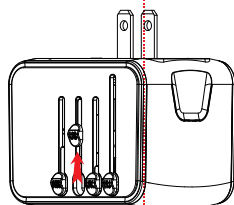

USA

Push USA button out, used in USA/Canada/Mexico/Columbia Panama/Japan