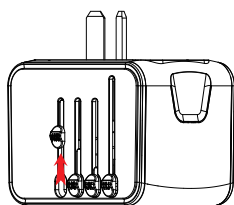

Australia / New Zealand

Push AUS button out, used in China/Australia/Argentina Fiji/New Zealand