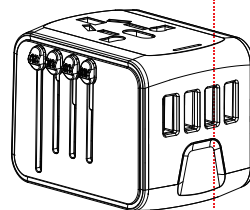

199-U/199-PD/199-3U-T/199-4U 通用说明书

Size:192x192mm 128克铜板纸 四色印刷

Instructions

SL-199-4U

Model	SL-199-2U	SL-199-PD	SL-199-4U	SL-199-3U-T
Type-C Output	/	PD 5V = 3A/9V = 2.22A/12V = 1.67A	/	5V=3A
USB-A Output	5V=2.4A	QC 5V = 3A/9V= 2A/12V = 1.5A		5V=2.4A
USB Output (Total)	5V=2.4A	5V=3A		5V=3.4A
Max Power	250V~8A/2000W 110V~8A/880W			
Input	100-250V~ 50/60Hz 0.6A			
Dimension	54.3mm*52.6mm*67.3mm			

折线 (1)

Europe

Push EU button out, used in Finland/Germany/Denmark France/Norway/Poland

USA

Push USA button out, used in USA/Canada/Mexico/Columbia Panama/Japan

Note: This product may work with certain high power appliances such as hair dryers max 2000W.

Max.2000w

Check your appliance label to see if it requires less than 8A.

折线 (2)

Australia / New Zealand

Push AUS button out, used in China/Australia/Argentina Fiji/New Zealand

United Kingdom

Push UK button out, used in UK/Singapore/Malaysia/Kenya Hongkong

Waste electrical products should not be disposed of with household waste. Please recycle where facilities exist. Check with your Local Authority for recycling advice.

This device complies with part 15 of the FCC Rules. Operation is subject to the following two conditions:
(1) This device may not cause harmful interference, and
(2) this device must accept any interference received, including interference that may cause undesired operation.

This adaptor does not convert voltage!
Made in China

Cautions: