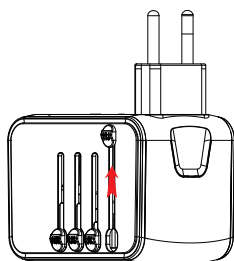

Europe

Push EU button out, used in Finland/Germany/Denmark France/Norway/Poland