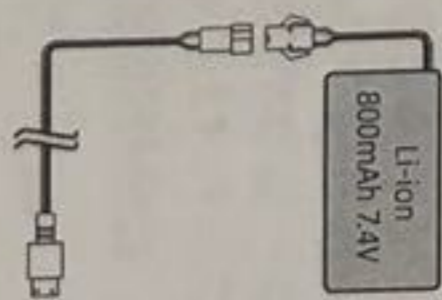

R/C BATTERY DESCRIPTION

Open the battery cover on the remote control, use 2x1.5V "AA" batteries (not included), mount the remote control button correctly into the battery, and avoid danger!

DIRT BIKE BATTERY DESCRIPTION

USE 1x7.4V BATTERY PACK (INCLUDED)
OPEN THE BATTERY COVER, REMOVE THE BATTERY PACK CONNECT CHARGE LINE.

USB charging cable USB charging cable, please connect computer USB port or other 5V output port.

WARNING: