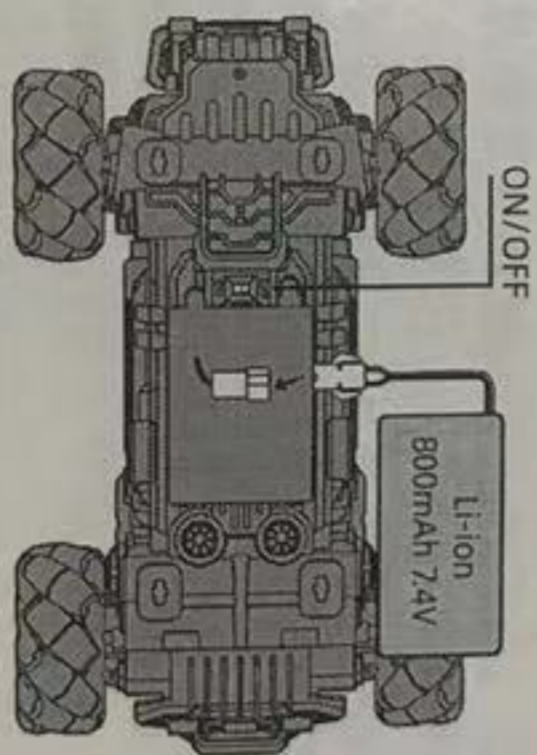

BATTERY SAFETY INFORMATION:

1. Car use 1x7.4V rechargeable batteries, remote control with 2x1.5V "AA" non-rechargeable battery.
2. Non-rechargeable batteries are not to be recharged.
3. Rechargeable batteries are to be removed from the toy before being charged (if removable).
4. Rechargeable batteries are only to be charged under adult supervision (if removable).
5. Different types of batteries or new and used batteries are not to be mixed.
6. Only batteries of the same or equivalent type as recommended are to be used.
7. Batteries are to be inserted with the correct polarity.
8. Exhausted batteries are to be removed from the toy.
9. The supply terminals are not to be short-circuited. Toy appliances in use successfully check the process, you should periodically check the wires, plugs. Shell and other parts for damage, found damage should discontinue use until the repair is intact.

R/C BATTERY DESCRIPTION

Open the battery cover on the remote control, use 2x1.5V "AA" batteries (not included), mount the remote control button correctly into the battery, and avoid danger!

DIRT BIKE BATTERY DESCRIPTION