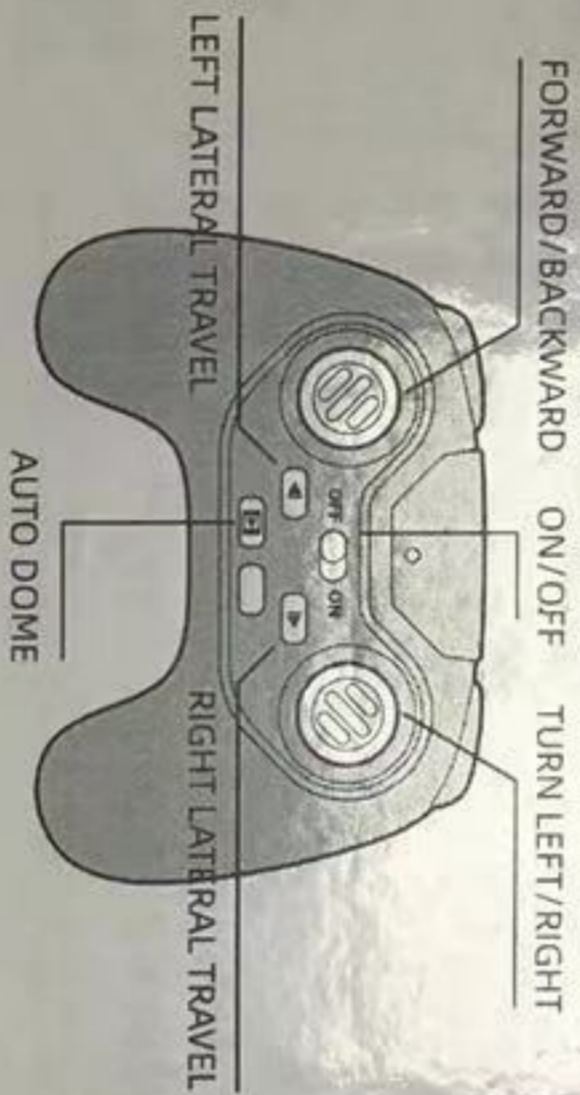

BATTERY SAFETY INFORMATION:

1. Car use 1x7.4V rechargeable batteries, remote control with 2x1.5V "AA" non-rechargeable battery.
2. Non-rechargeable batteries are not to be recharged.
3. Rechargeable batteries are to be removed from the toy before being charged (if removable).
4. Rechargeable batteries are only to be charged under adult supervision (if removable).
5. Different types of batteries or new and used batteries are not to be mixed.
6. Only batteries of the same or equivalent type as recommended are to be used.
7. Batteries are to be inserted with the correct polarity.
8. Exhausted batteries are to be removed from the toy.
9. The supply terminals are not to be short-circuited. Toy appliances in use successfully check the process, you should periodically check the wires, plugs. Shell and other parts for damage, found damage should discontinue use until the repair is intact.

R/C BATTERY DESCRIPTION

Open the battery cover on the remote control, use 2x1.5V "AA" batteries (not included), mount the remote control button correctly into the battery, and avoid danger!

DIRT BIKE BATTERY DESCRIPTION