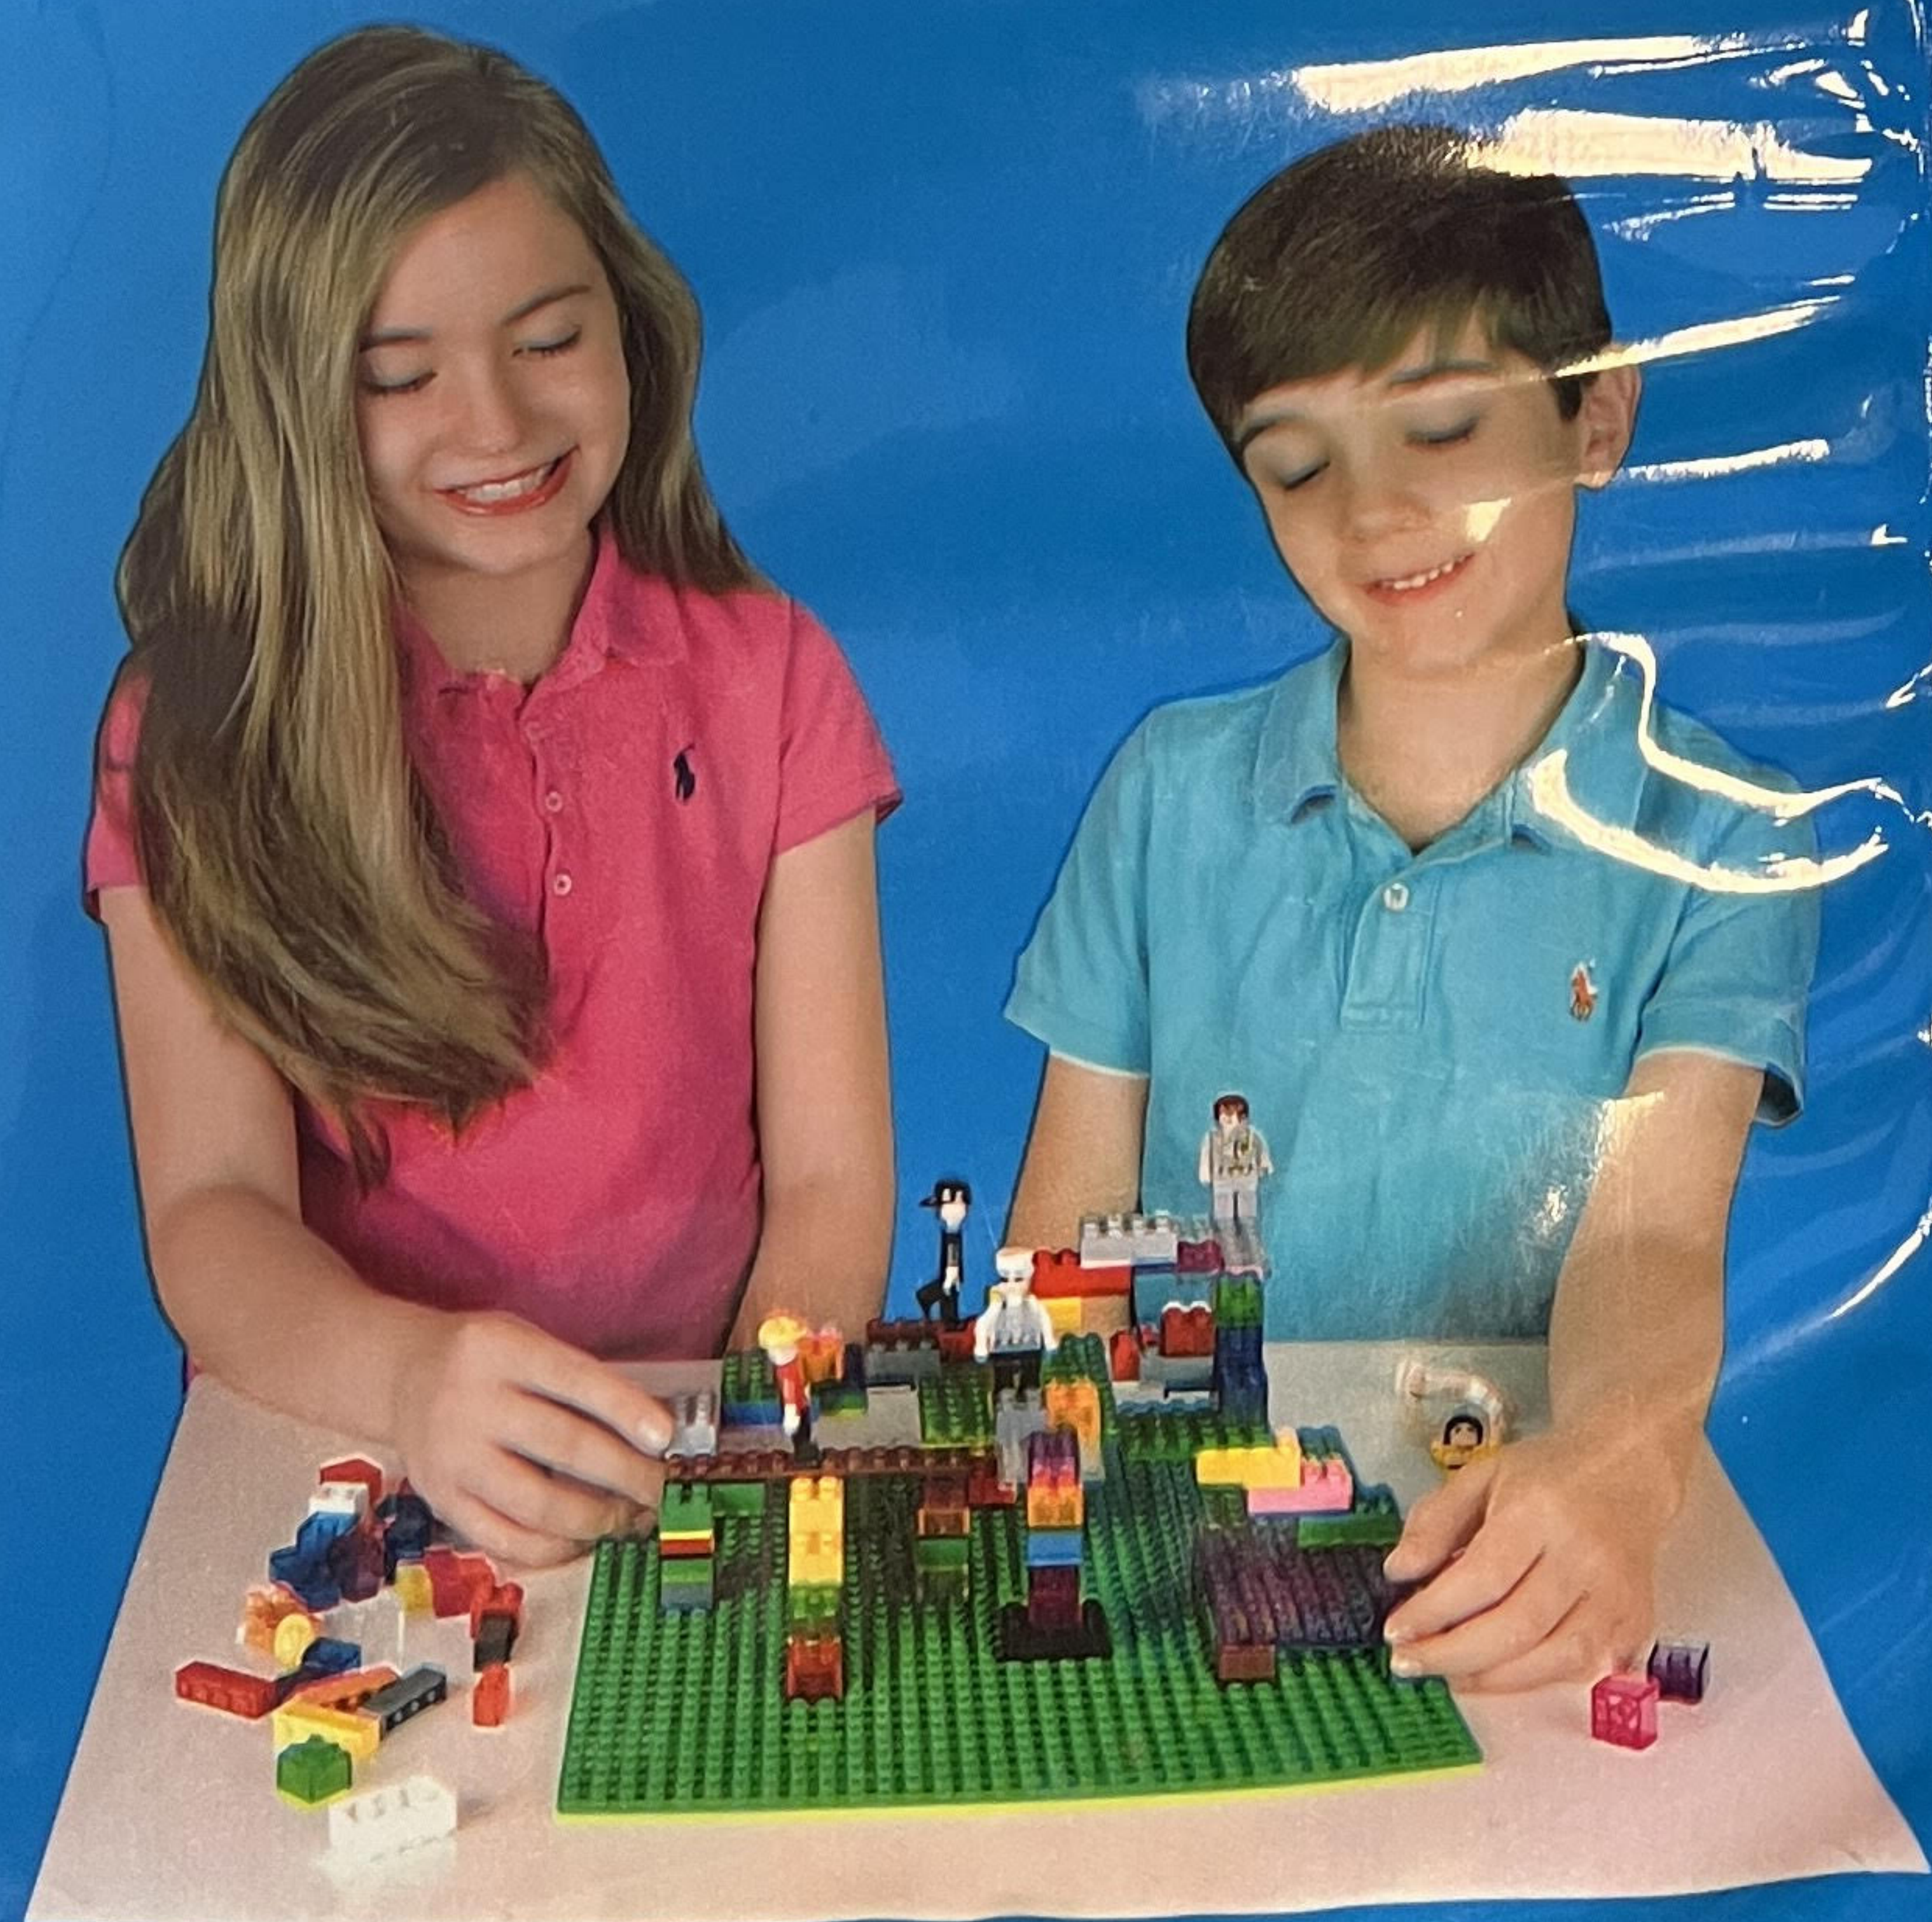

Strictly Briks® is the Ultimate Source for Creative Play

Creativity has its base with Strictly Briks®! All of our high-quality baseplates are compatible with the bricks you already have at home. We offer 36 color options, along with various shapes and sizes so you can create something uniquely yours. Plus, our stackable baseplates provide the opportunity for vertical construction, adding a whole new dimension to creative play!

strictlybriks.com

36 Color Options!

Works with All Bricks!

WARNING: To avoid danger of suffocation, keep this bag away from babies and children!

ATTENTION: Afin d'éviter tout risque de suffocation, ne jamais laisse ce sac à portée des enfants, en particulier des bébés!