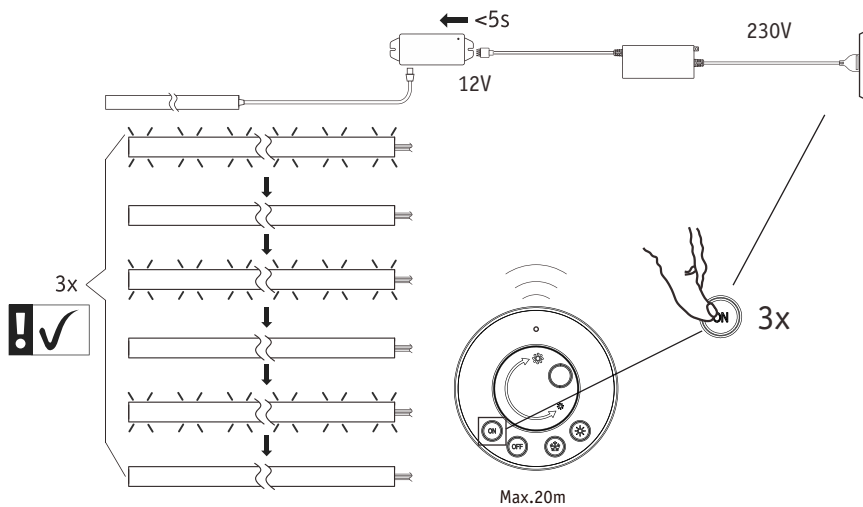

## Code Matching

(Press the "ON" button one time within 5s of connecting to the controller)

One remote control can control countless controller (99946/99947/99948), but a controller (99946/99947/99948) can be only controlled by 4 pcs remote control.

## Code Clearing

(Press the "NO" button three times within 5s of cancelling the connection to the controller)

Hiermit erklärt Paulmann Licht, dass der Funkanlagentyp Art.-Nr.: 999.46/999.47/999.48 der Richtlinie 2014/53/EU entspricht. Der vollständige