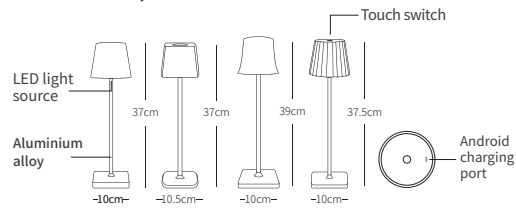

## Product Description

1. With 48pcs energy-saving, high brightness and long life span SMD LED beads, the lamp has no glare and stroboscopic as well as gentle and eye-protecting.
2. Touch the top of the lamp shade to turn on/of, long touch to adjust any level brightness to be darker and brighter. (Stepless adjusted)

## Product Parameters

Product Name: Charging table lamp      Rated Power: 3W  
Battery Capacity: 5200mAh      Quantity of LED Beads: 48 SMD LED  
Power Input: DC 5V  $\mp$  1A      Available Time: 8~12h (full charged)  
Charging Duration: About 4h      Product Material: Aluminium alloy  
Product Color: Black, white, brown, grey, pink, gold, silver, blue  
Accessories: Lamp, USB cable, Instruction Booklet