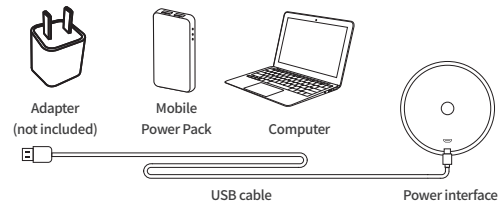

Charging Description

1. With USB cable, can be charged with USB interface of PC, Charge Pal and power adapter etc.
2. With a 5200mAh lithium battery inside. It usually takes about 4 hours to reach a full charge, and then can last 8~12h illumination. Over charge maybe damage the battery.

! Tips:

When the light is low, please don't charge while using, that can protect the battery, please charge once a month at least. The battery of this lamp is irreplaceable, when the battery life is reached, the table lamp will not be able to use.