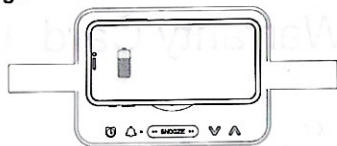

B17

Bedside Lamp With Wireless Charger

Function

- Direct luminescence LED surface light source combined with 48 PCS high-performance LED chips provides mellow and soft light.
- 3-grade brightness of the LED light can meet various lighting demands.
- The design of anti-glare provide eye protection function.
- Low energy consumption and low attenuation.
- Environment protection: the light source material does not contain Tungsten, Mercury and other toxic metals.
- LCD screen can display clock, calender and alarm clock.
- Long life time: 30000 hours.
- Wireless charging function.

Product Usage

Wireless Charging Function:

The indicator light will turn red while charging normally;

Time setting: Short press  to switch between 12-hour and 24-hour mode. Long press the button for 2 seconds to enter time setting mode. Short press the button again to switch from Hour setting. Minute setting and Exit (or waiting for 5 seconds to automatically exit). During the setting mode. Press  or  to adjust the settings.