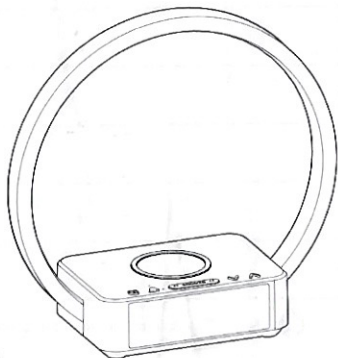

B17

Bedside Lamp With Wireless Charger

Function

- Direct luminescence LED surface light source combined with 48 PCS high-performance LED chips provides mellow and soft light.
- 3-grade brightness of the LED light can meet various lighting demands.
- The design of anti-glare provide eye protection function.
- Low energy consumption and low attenuation.
- Environment protection: the light source material does not contain Tungsten, Mercury and other toxic metals.
- LCD screen can display clock, calender and alarm clock.
- Long life time: 30000 hours.
- Wireless charging function.

Product Usage

Wireless Charging Function:

The indicator light will turn red while charging normally;

Time setting: Short press  to switch between 12-hour and 24-hour mode. Long press the button for 2 seconds to enter time setting mode. Short press the button again to switch from Hour setting. Minute setting and Exit (or waiting for 5 seconds to automatically exit). During the setting mode. Press  or  to adjust the settings.

In clock mode, short press  can adjust the brightness of the display screen: brightest-medium-low-off.

Wake-up light function: When the wake-up function is turned on, it will enter the wake-up light mode ten minutes before the set alarm clock time. The lamp light up and the wake-up light icon begin to flash. The light gradually becomes brighter, when the alarm goes off, the light reaches the brightest state. In this mode, the wake-up light can be turned off by touching the metal frame, and the wake-up light icon keeps display.