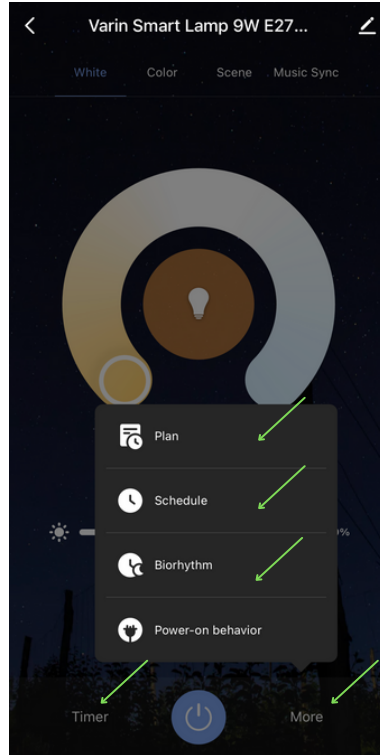

DE-Die App funktioniert in über 60 Sprachen, die Anleitung unten ist auf Englisch, aber die Bilder zeigen alle Schritte und Möglichkeiten.

1 Download app

Scan QR code or download "Tuya Smart"
in Google Play / App Store
Alternative: de lamp can also be operated with the "Smart Life" app

Tuya Smart App

Smart Life App

2 Tuya Smart or Smart Life APP

1. Open the APP
2. Make an account, the first time
3. Press the orange "+" at the top right > Add Device
4. Click on "Lighting" left
5. Select "Bulb (Wi-Fi)" right

3

6. Reset the lamp, see app instructions
7. Connect with Wi-Fi network

4

8. Lamp is paired

9. Lamp has been added and name can be changed

5

10. Adjust the color by clicking and the brightness by sliding

6 11. Choose scenes

12. Set plans/time schedules

7 13. Set light mode for wall or cord switch

8

14. Customize lamp name / create group(s)

Varin - Slaapkamer 

Toestel Info >

Tap-to-Run en Automatisering >

Ondersteunde Apparatuur Van Derden