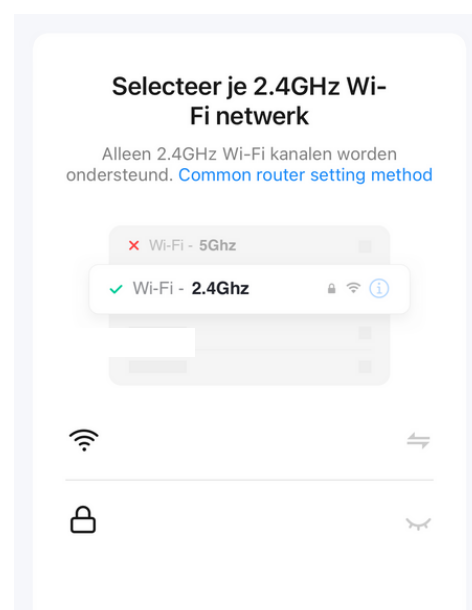

DE-Die App funktioniert in über 60 Sprachen, die Anleitung unten ist auf Englisch, aber die Bilder zeigen alle Schritte und Möglichkeiten.

1 Download app

Scan QR code or download "Tuya Smart"
in Google Play / App Store
Alternative: de lamp can also be operated with the "Smart Life" app

Tuya Smart App

Smart Life App

2 Tuya Smart or Smart Life APP

1. Open the APP
2. Make an account, the first time
3. Press the orange "+" at the top right > Add Device
4. Click on "Lighting" left
5. Select "Bulb (Wi-Fi)" right

3

6. Reset the lamp, see app instructions
7. Connect with Wi-Fi network

4

8. Lamp is paired

9. Lamp has been added and name can be changed

5

10. Adjust the color by clicking and the brightness by sliding

6 11. Choose scenes