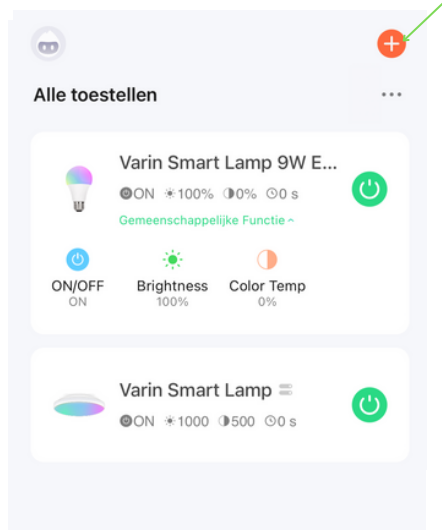

DE-Die App funktioniert in über 60 Sprachen, die Anleitung unten ist auf Englisch, aber die Bilder zeigen alle Schritte und Möglichkeiten.

1 Download app

Scan QR code or download "Tuya Smart"
in Google Play / App Store
Alternative: de lamp can also be operated with the "Smart Life" app

Tuya Smart App

Smart Life App

2 Tuya Smart or Smart Life APP

1. Open the APP
2. Make an account, the first time
3. Press the orange "+" at the top right > Add Device
4. Click on "Lighting" left
5. Select "Bulb (Wi-Fi)" right

3

6. Reset the lamp, see app instructions
7. Connect with Wi-Fi network

4

8. Lamp is paired

9. Lamp has been added and name can be changed

5

10. Adjust the color by clicking and the brightness by sliding

6 11. Choose scenes