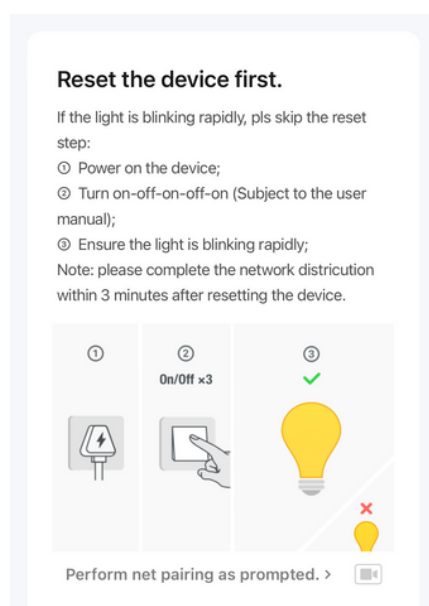

DE-Die App funktioniert in über 60 Sprachen, die Anleitung unten ist auf Englisch, aber die Bilder zeigen alle Schritte und Möglichkeiten.

1 Download app

Scan QR code or download "Tuya Smart"
in Google Play / App Store
Alternative: de lamp can also be operated with the "Smart Life" app

Tuya Smart App

Smart Life App

2 Tuya Smart or Smart Life APP

1. Open the APP
2. Make an account, the first time
3. Press the orange "+" at the top right > Add Device
4. Click on "Lighting" left
5. Select "Bulb (Wi-Fi)" right

3

6. Reset the lamp, see app instructions
7. Connect with Wi-Fi network

4

8. Lamp is paired

9. Lamp has been added and name can be changed

5

10. Adjust the color by clicking and the brightness by sliding

6 11. Choose scenes