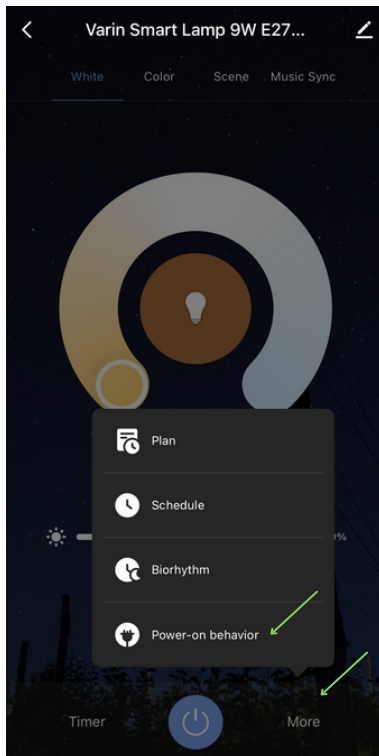

DE-Die App funktioniert in über 60 Sprachen, die Anleitung unten ist auf Englisch, aber die Bilder zeigen alle Schritte und Möglichkeiten.

1 Download app

Scan QR code or download "Tuya Smart"
in Google Play / App Store
Alternative: de lamp can also be operated with the "Smart Life" app

Tuya Smart App

Smart Life App

2 Tuya Smart or Smart Life APP

1. Open the APP
2. Make an account, the first time
3. Press the orange "+" at the top right > Add Device
4. Click on "Lighting" left
5. Select "Bulb (Wi-Fi)" right

3

6. Reset the lamp, see app instructions
7. Connect with Wi-Fi network

4

8. Lamp is paired

9. Lamp has been added and name can be changed

5

10. Adjust the color by clicking and the brightness by sliding

6 11. Choose scenes

12. Set plans/time schedules

7 13. Set light mode for wall or cord switch

8

14. Customize lamp name / create group(s)

Varin - Slaapkamer 

Toestel Info >

Tap-to-Run en Automatisering >

Ondersteunde Apparatuur Van Derden