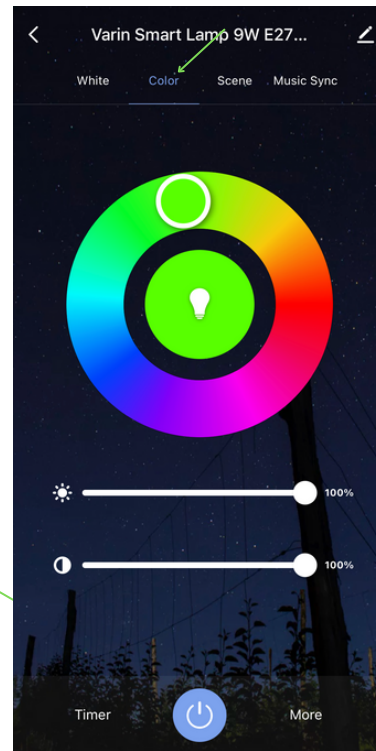

DE-Die App funktioniert in über 60 Sprachen, die Anleitung unten ist auf Englisch, aber die Bilder zeigen alle Schritte und Möglichkeiten.

1 Download app

Scan QR code or download "Tuya Smart"
in Google Play / App Store
Alternative: de lamp can also be operated with the "Smart Life" app

Tuya Smart App

Smart Life App

2 Tuya Smart or Smart Life APP

1. Open the APP
2. Make an account, the first time
3. Press the orange "+" at the top right > Add Device
4. Click on "Lighting" left
5. Select "Bulb (Wi-Fi)" right

3

6. Reset the lamp, see app instructions
7. Connect with Wi-Fi network

4

8. Lamp is paired

9. Lamp has been added and name can be changed

5

10. Adjust the color by clicking and the brightness by sliding

6 11. Choose scenes

12. Set plans/time schedules

7 13. Set light mode for wall or cord switch

8

14. Customize lamp name / create group(s)

Varin - Slaapkamer 

Toestel Info >

Tap-to-Run en Automatisering >

Ondersteunde Apparatuur Van Derden