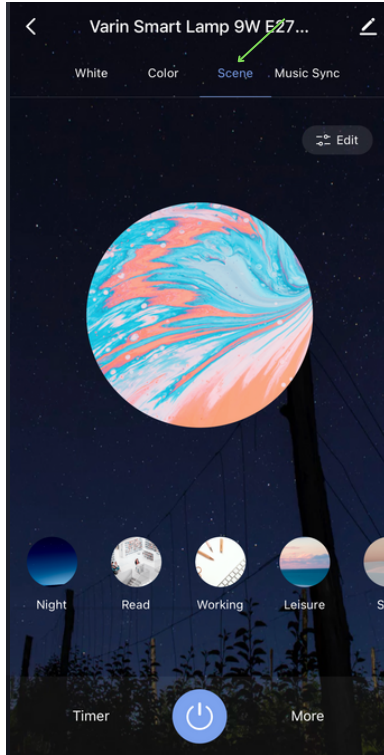

Tuya Smart App

Smart Life App

2 Tuya Smart or Smart Life APP

1. Open the APP
2. Make an account, the first time
3. Press the orange "+" at the top right > Add Device
4. Click on "Lighting" left
5. Select "Bulb (Wi-Fi)" right

3

6. Reset the lamp, see app instructions
7. Connect with Wi-Fi network

4

8. Lamp is paired

9. Lamp has been added and name can be changed

5

10. Adjust the color by clicking and the brightness by sliding

6 11. Choose scenes