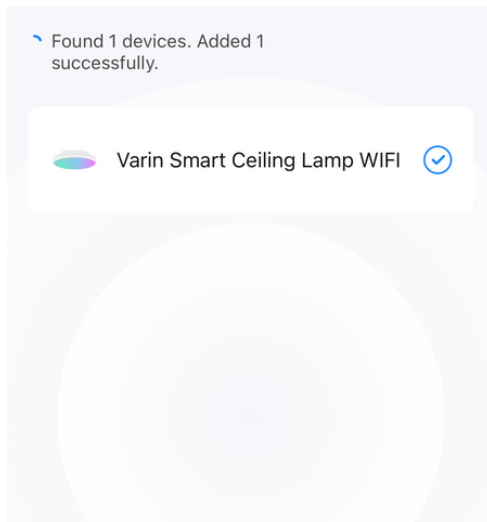

DE-Die App funktioniert in über 60 Sprachen, die Anleitung unten ist auf Englisch, aber die Bilder zeigen alle Schritte und Möglichkeiten.

1 Download app

Scan QR code or download "Tuya Smart"
in Google Play / App Store
Alternative: de lamp can also be operated with the "Smart Life" app

Tuya Smart App

Smart Life App

2 Tuya Smart or Smart Life APP

1. Open the APP
2. Make an account, the first time
3. Press the orange "+" at the top right > Add Device
4. Click on "Lighting" left
5. Select "Bulb (Wi-Fi)" right

3

6. Reset the lamp, see app instructions
7. Connect with Wi-Fi network

4

8. Lamp is paired

9. Lamp has been added and name can be changed

5

10. Adjust the color by clicking and the brightness by sliding

6 11. Choose scenes

12. Set plans/time schedules

7 13. Set light mode for wall or cord switch

8

14. Customize lamp name / create group(s)

Varin - Slaapkamer 

Toestel Info >

Tap-to-Run en Automatisering >

Ondersteunde Apparatuur Van Derden