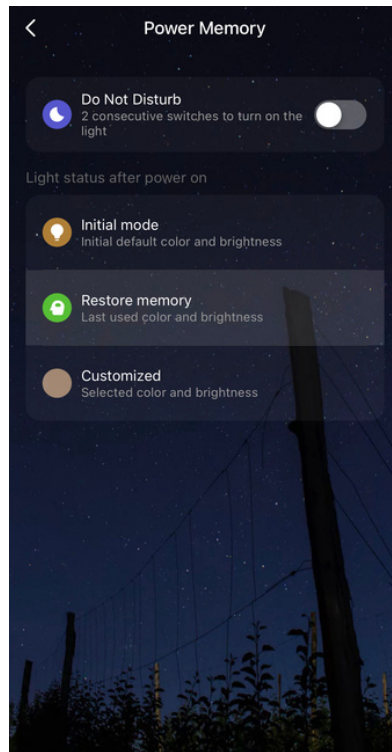

Tuya Smart App

Smart Life App

2 Tuya Smart or Smart Life APP

1. Open the APP
2. Make an account, the first time
3. Press the orange "+" at the top right > Add Device
4. Click on "Lighting" left
5. Select "Bulb (Wi-Fi)" right

3

6. Reset the lamp, see app instructions
7. Connect with Wi-Fi network

4

8. Lamp is paired

9. Lamp has been added and name can be changed

5

10. Adjust the color by clicking and the brightness by sliding

6 11. Choose scenes

12. Set plans/time schedules

7 13. Set light mode for wall or cord switch

8

14. Customize lamp name / create group(s)

Varin - Slaapkamer 

Toestel Info >

Tap-to-Run en Automatisering >

Ondersteunde Apparatuur Van Derden