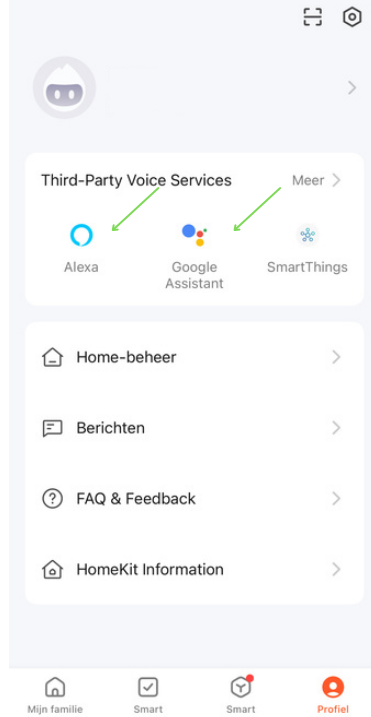

8

14. Customize lamp name / create group(s)

Varin - Slaapkamer

Toestel Info >

Tap-to-Run en Automatisering >

Ondersteunde Apparatuur Van Derden

Alexa

Google Assistant

XIAODU

Tmall Genie

Melding Bij Offline

Melding Bij Offline ☐

Andere

Toestel Delen >

Creëer Groep >

FAQ & Feedback >

Toevoegen aan beginscherm >

15. Pair with Alexa or Google Assistant