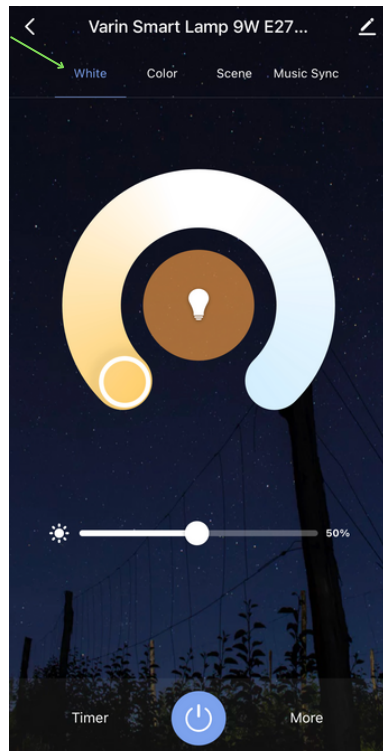

DE-Die App funktioniert in über 60 Sprachen, die Anleitung unten ist auf Englisch, aber die Bilder zeigen alle Schritte und Möglichkeiten.

1 Download app

Scan QR code or download "Tuya Smart"
in Google Play / App Store
Alternative: de lamp can also be operated with the "Smart Life" app

Tuya Smart App

Smart Life App

2 Tuya Smart or Smart Life APP

1. Open the APP
2. Make an account, the first time
3. Press the orange "+" at the top right > Add Device
4. Click on "Lighting" left
5. Select "Bulb (Wi-Fi)" right

3

6. Reset the lamp, see app instructions
7. Connect with Wi-Fi network

4

8. Lamp is paired

9. Lamp has been added and name can be changed

5

10. Adjust the color by clicking and the brightness by sliding

6 11. Choose scenes

12. Set plans/time schedules

7 13. Set light mode for wall or cord switch

8

14. Customize lamp name / create group(s)

Varin - Slaapkamer 

Toestel Info >

Tap-to-Run en Automatisering >

Ondersteunde Apparatuur Van Derden