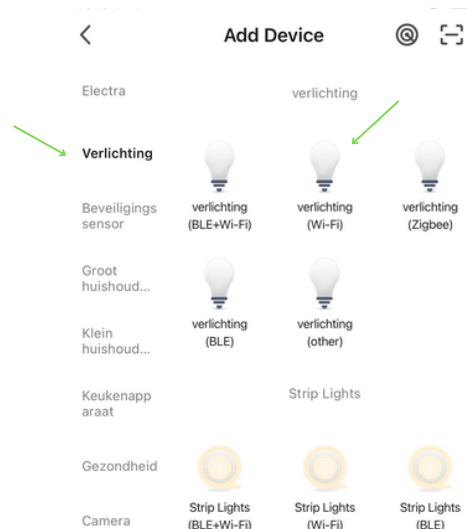

DE-Die App funktioniert in über 60 Sprachen, die Anleitung unten ist auf Englisch, aber die Bilder zeigen alle Schritte und Möglichkeiten.

1 Download app

Scan QR code or download "Tuya Smart"
in Google Play / App Store
Alternative: de lamp can also be operated with the "Smart Life" app

Tuya Smart App

Smart Life App

2 Tuya Smart or Smart Life APP

1. Open the APP
2. Make an account, the first time
3. Press the orange "+" at the top right > Add Device
4. Click on "Lighting" left
5. Select "Bulb (Wi-Fi)" right

3

6. Reset the lamp, see app instructions
7. Connect with Wi-Fi network

4

8. Lamp is paired

9. Lamp has been added and name can be changed

5

10. Adjust the color by clicking and the brightness by sliding

6 11. Choose scenes