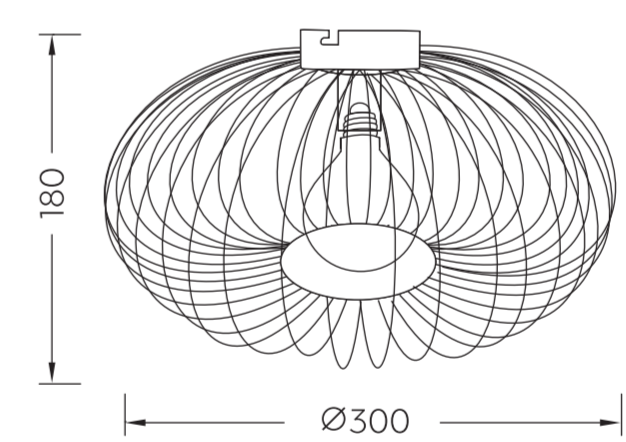

trio-lighting.com/
606903032

www.trio-lighting.com