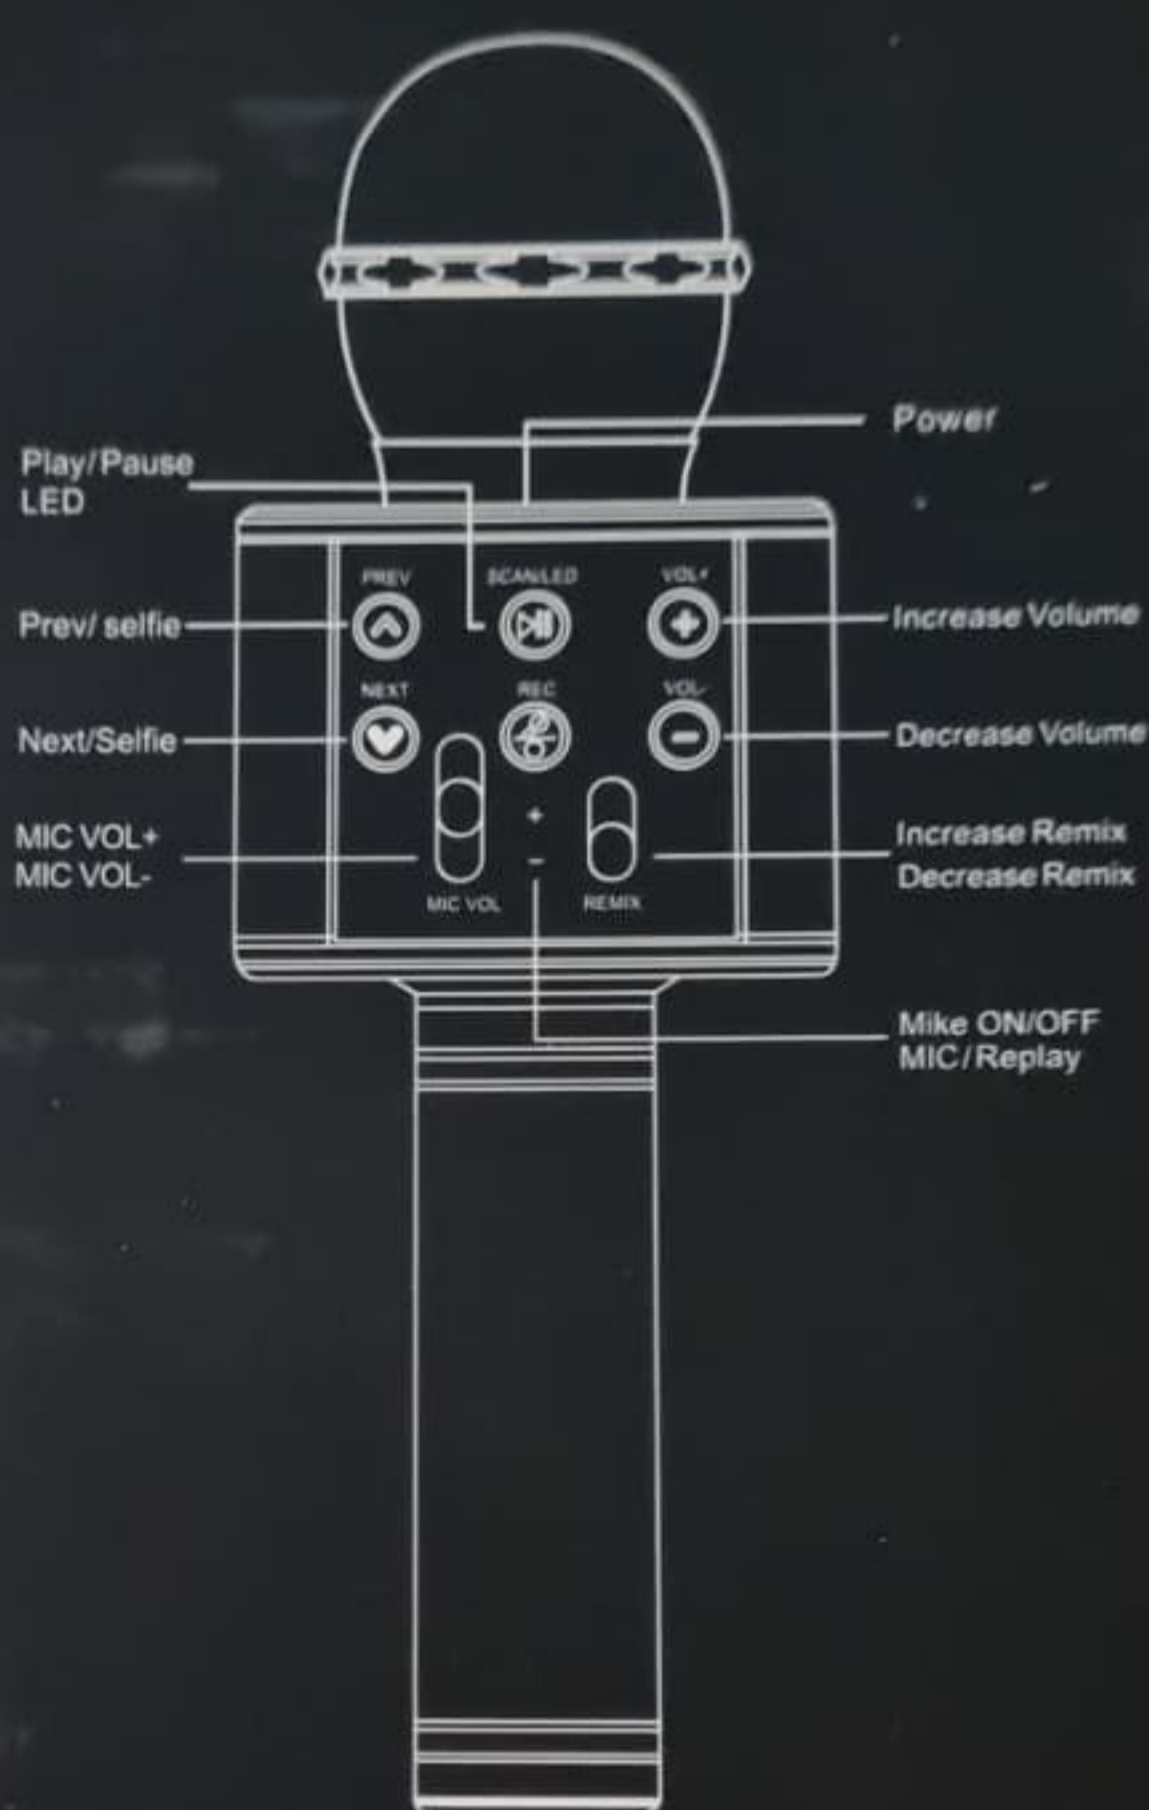

# Karaoke Microphone WS-858L

## Specifications:

Output Power:5W

Frequency Range: 100HZ~10KHZ

Max Sound Pressure Level:>115DB 1KHZ TDH <1%

Reverberation Mode:sound effect reverber

Power Supply:Built-in 18650 Li-battery

Battery Capacity:1800mAh

Charging Power:DC-5V